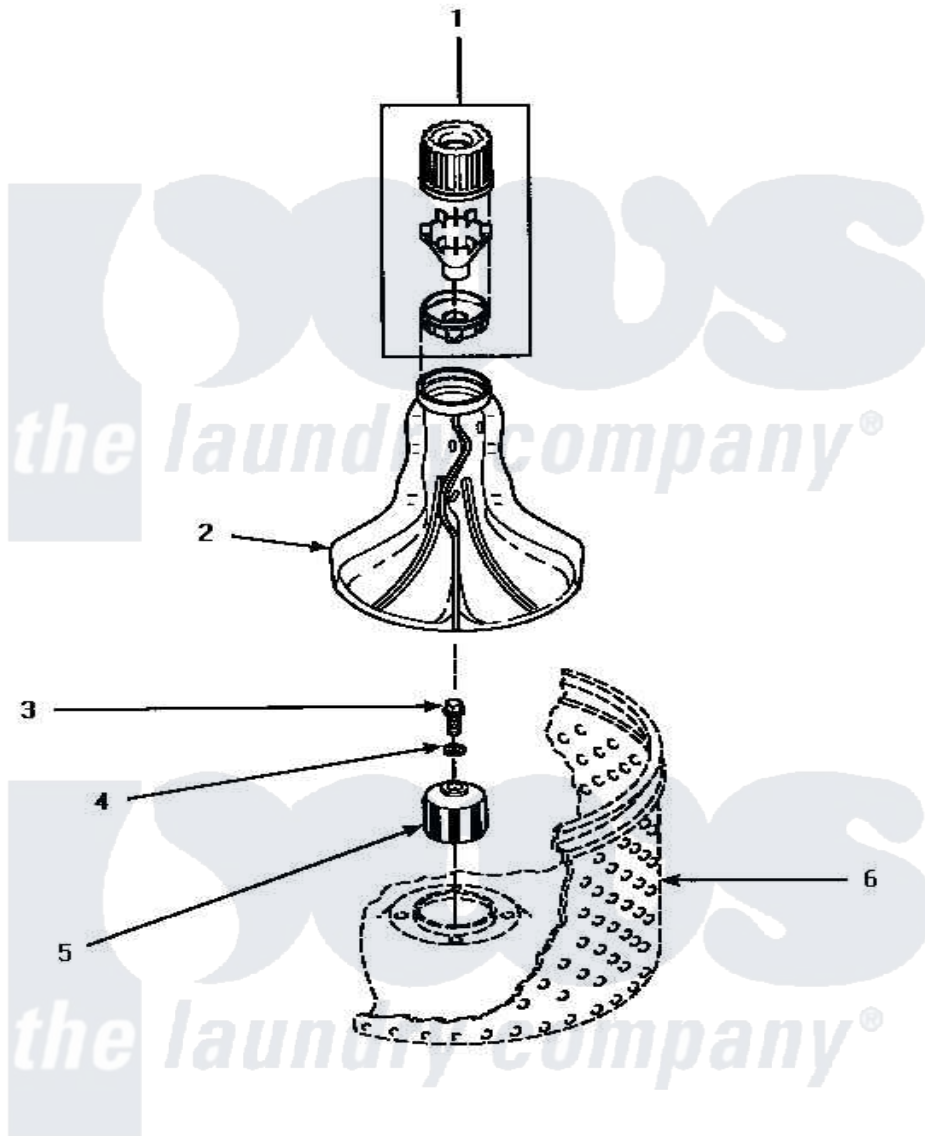

Amana LW4603L (BOM: P1163404W L) 02 - AGITATOR & DRIVE BELL

AGITATOR AND DRIVE BELL

Amana [Residential Amana LW4603L \(BOM: P1163404W L\) Washer Parts](#) Parts Diagram 02 - AGITATOR & DRIVE BELL

[Click on the part number to view part](#)

Item	Original Part Number	Replaced By	Status	Part Description
1	34155	40002101W		Assembly, Fabric Softner
2	33174	40000501W		Agitator, Flex Vane
3	34288	40065102		Screw, Shoulder 1/4
4	36472			O-Ring
5	34504P	R9900189		Kit, Drive Bell And Seal
6	Y00000000		Not Available	SEE NOTE WASHTUB