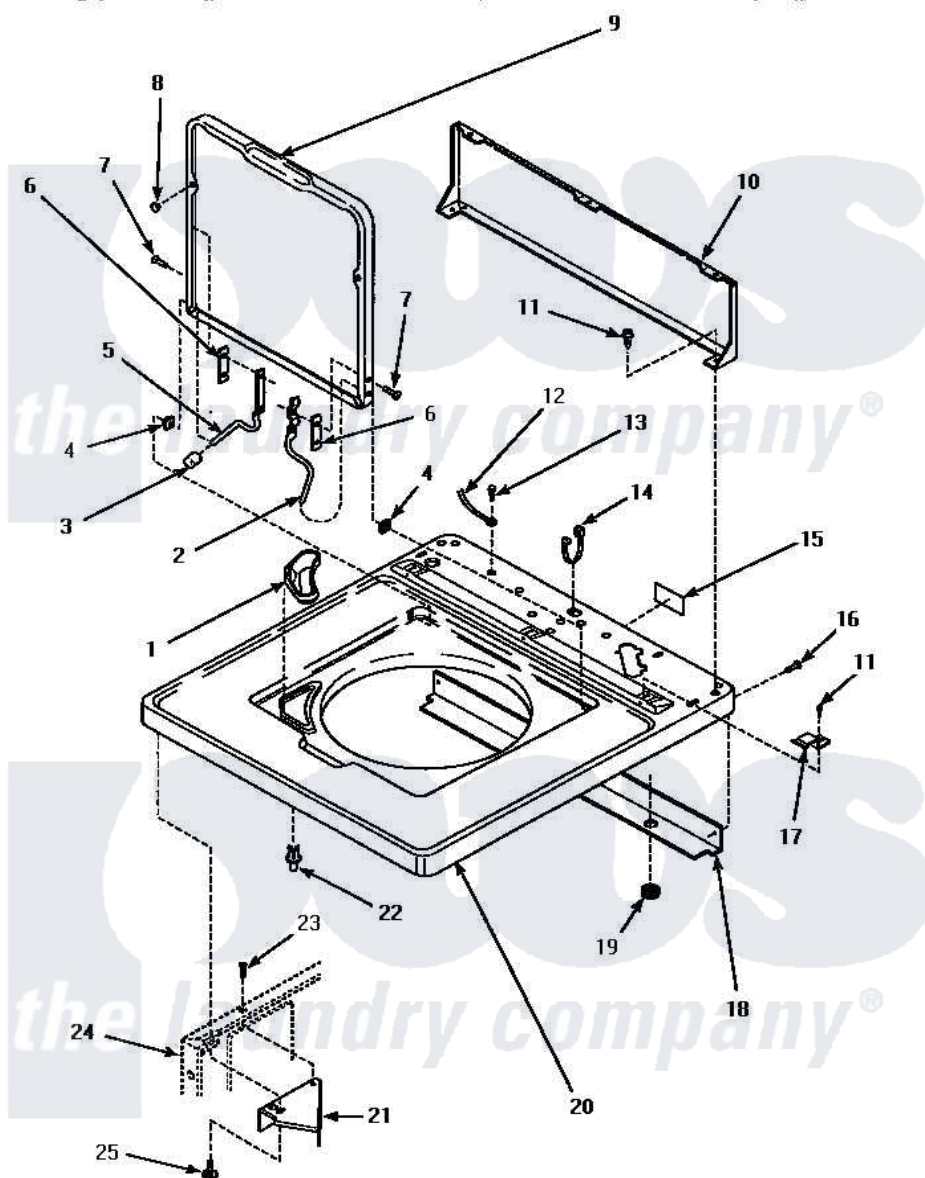

**Amana LW4603L (BOM: P1163404W L) 04 - CAB TOP/LOADING DR & CTRL HOOD REAR PAN**

**CABINET TOP, LOADING DOOR AND CONTROL HOOD REAR PANEL**

Amana Residential Amana LW4603L (BOM: P1163404W L) Washer Parts Parts Diagram 04 - CAB TOP/LOADING DR & CTRL HOOD REAR PAN

[Click on the part number to view part](#)

Item	Original Part Number	Replaced By	Status	Part Description
1	34776		Not Available	DISPENSER,BLEACH
2	<a href="#">36437</a>			Hinge, Lid R
3	35112		Not Available	BUMPER,HINGE-STOP
4	33446	<a href="#">40008201</a>		Bushing, Hinge
5	<a href="#">36439</a>			Hinge, Lid-Left
6	<a href="#">34338</a>			Gasket, Hinge
7	34337	<a href="#">W10119828</a>		Screw, Lid Hinge Mounting
8	21685	<a href="#">40038001</a>		Bumper
9	<a href="#">36018WP</a>			Assembly, Lid-Amana Electronic
"	36018HP		Not Available	LOADING DOOR, HARVEST GOLD
"	36018LP		Not Available	ASSY,LID-AMANA ELECTRONIC
10	34903		Not Available	PANEL, BACK HOOD (USE 37782)

11	23962	<a href="#">W10116760</a>		Screw
12	Y00000000		Not Available	SEE NOTE GROUND WIRE, GREEN
13	<a href="#">52909</a>			Screw, 10B-16 X 1/2 HeX
14	21903	<a href="#">211881</a>		Grommet, Cord Part Not Used-Gas Models Only
15	24903		Not Available	STICKER,DISCONNECT POW
16	27196	<a href="#">27001200</a>		Screw
17	35887	<a href="#">40063901</a>		Clip, Hold Down
18	<a href="#">34228</a>			Shield, Top
19	80262		Not Available	GROMMET
20	<a href="#">34902LP</a>			Assembly, Top-Amama
"	34902HP		Not Available	ASSY, TOP-DOMESTIC W/BLEACH
"	34902WP		Not Available	ASSY, TOP-AMANA
21	<a href="#">36034</a>			Bracket, Director-Module
22	<a href="#">56534</a>			Barrel, Support
23	36035		Not Available	SCREW,8-18X3/8 PHIL FLT HD
24	Y00000000		Not Available	SEE NOTE CABINET
25	Y31644	<a href="#">27001200</a>		Screw