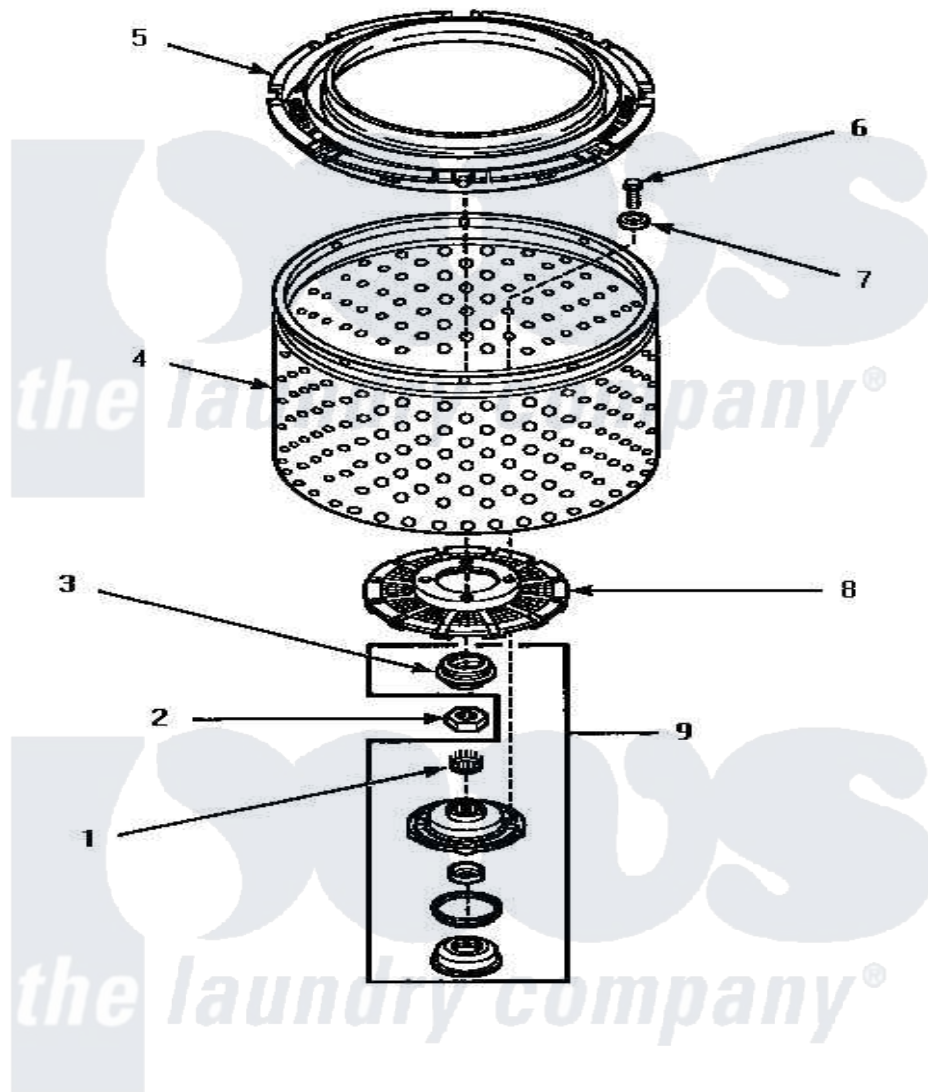

**Amana LW4603L (BOM: P1163404W L) 05 - CLOTHES  
GUARD/WASHTUB/LINT FILTER & HUB**

**CLOTHES GUARD, WASHTUB, LINT FILTER AND HUB**

Amana [Residential Amana LW4603L \(BOM: P1163404W L\) Washer Parts](#) Parts Diagram 05 - CLOTHES  
GUARD/WASHTUB/LINT FILTER & HUB  
[Click on the part number to view part](#)

Item	Original Part Number	Replaced By	Status	Part Description
1	29728	<a href="#">40008301</a>		Insert, Spline
2	Y29220	<a href="#">40016301</a>		Nut, Lock
3	34184	<a href="#">R9900189</a>		Kit, Drive Bell And Seal
4	33501P	<a href="#">R9900144</a>		Kit- Wash
5	<a href="#">35035</a>			Guard, Clothes
6	27202	<a href="#">W10116787</a>		Screw
7	<a href="#">28094</a>			Gasket
8	32998	<a href="#">39371</a>		Filter Lin
9	495P3	<a href="#">R9900552</a>		Hub And Seal