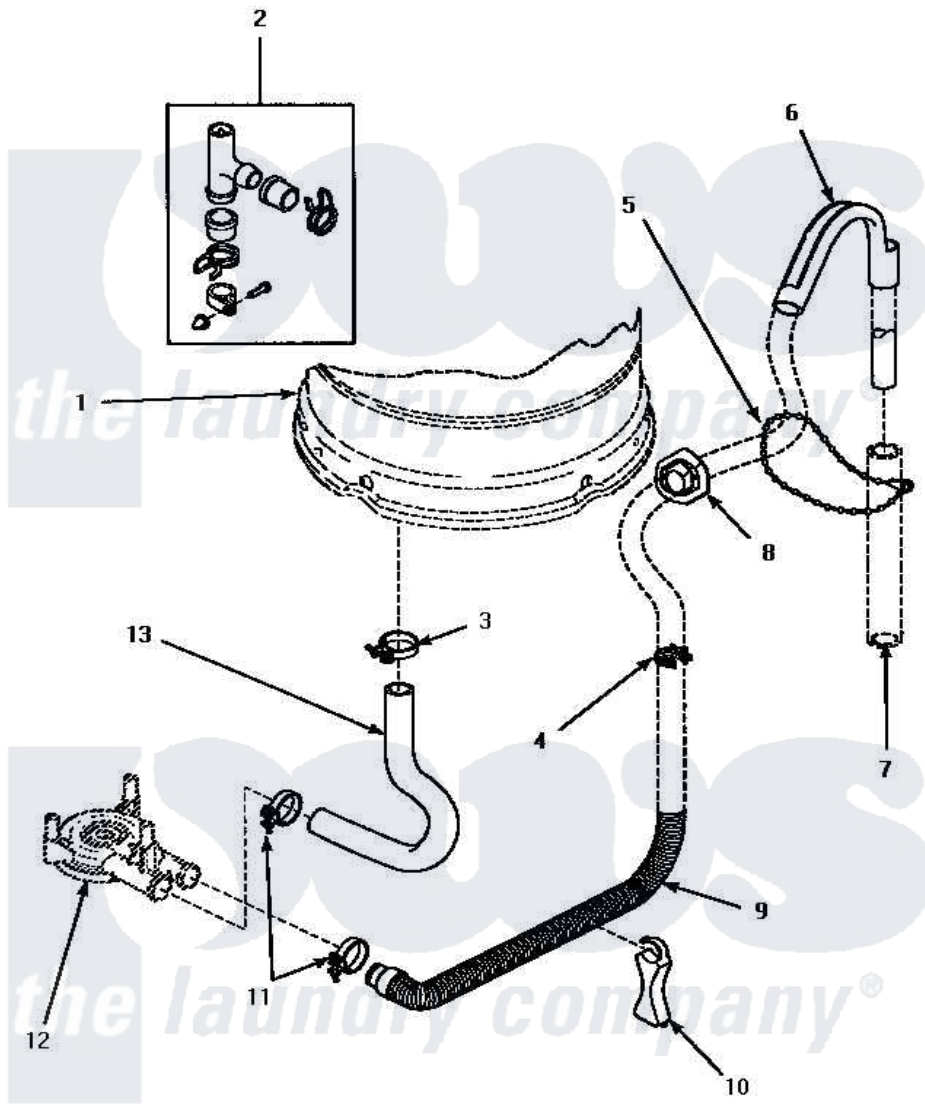

Amana LW4603L (BOM: P1163404W L) 06 - DRAIN HOSE & SIPHON BREAK

DRAIN HOSE AND SIPHON BREAK

Amana Residential Amana LW4603L (BOM: P1163404W L) Washer Parts Parts Diagram 06 - DRAIN HOSE & SIPHON BREAK

Click on the part number to view part

Item	Original Part Number	Replaced By	Status	Part Description
1	Y00000000		Not Available	SEE NOTE OUTER TUB
2	562P3	76660		Break-Sphn
3	35384	285655		Clamp, Hose
4	36014			Clip, Retainer-Hose
5	33489	8539404		Tie-Wire
6	33615	22003814		Retainer, Drain Hose
7	Y00000000		Not Available	SEE NOTE STANDPIPE
8	32219			Relief, Strain
9	34502	40053901		Hose, Drain
10	35487			Support, Hose
11	35384	285655		Clamp, Hose
12	Y00000000		Not Available	SEE NOTE PUMP ASSEMBLY
13	35753			Hose, Tub To Pump-Ddp
NI	406P3	451P3		Kit Drain Extension