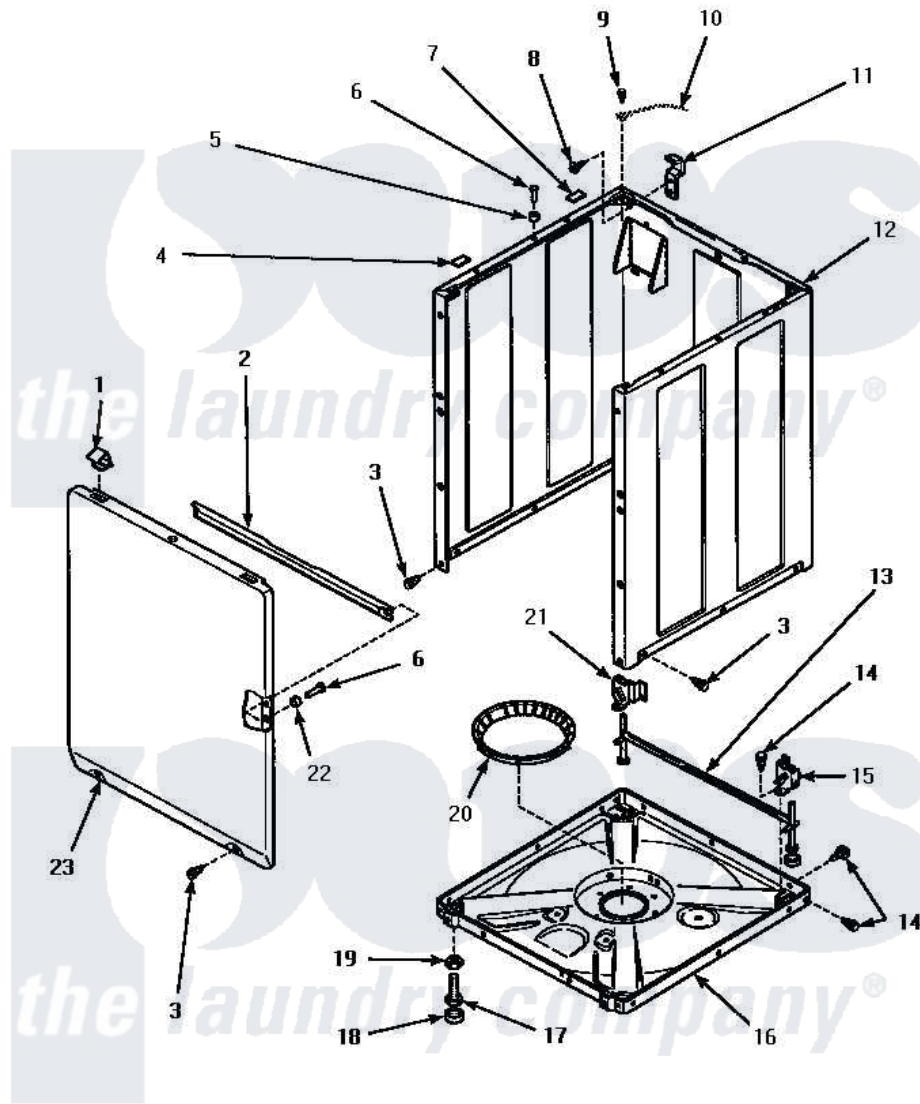

Amana LW4603L (BOM: P1163404W L) 07 - FRONT PANEL, BASE & CABINET ASSY

FRONT PANEL, BASE AND CABINET ASSEMBLY

Amana Residential Amana LW4603L (BOM: P1163404W L) Washer Parts Parts Diagram 07 - FRONT PANEL, BASE & CABINET ASSY

Click on the part number to view part

Item	Original Part Number	Replaced By	Status	Part Description
1	35865			Clip, Hold-Down Front Panel
2	Y35097		Not Available	BRACE, FRT PNL
3	27196	27001200		Screw
4	Y56128			Pad, Bumper
5	56079	505187		Locator, Panel
6	32671	Y014874		Screw, Idler Arm And Sleeve
7	36226			Pad, Bumper .25
8	34499		Not Available	SCREW, No.10B X 1/4 TAP IN HX
9	56392		Not Available	SCREW,8-18 X 3/8 TAPPI
10	Y00000000		Not Available	SEE NOTE GROUND WIRE, GREEN
11	Y27103			Hinge, Hold-Down Lug
12	34475WP	38612WP		Kit-Service
"	34475LP	38612LP		Kit Service Cabinet

"	34475HP		Not Available	KIT,SERVICE CABINET
13	34443			Assembly, Leg And Stabilier
14	35148		Not Available	SCREW,1/4-14 X 3/8 HX HD
15	36036		Not Available	BRACKET,SLL-RIGHT
16	34434P			Assembly Nut/Leg Base
17	Y34319	22003428		Leg, Adjustable
18	34318	40016001		Foot, Rubber
19	Y21899	40038101		Nut, Leg
20	36108		Not Available	SNUBBER PAD & ISOLATOR
21	36037			Bracket, Sll-Left
22	28102			Locator, Panel
23	34656WP			Assembly, Front Panel
"	34656HP		Not Available	ASSY,FRONT PANEL
"	34656LP			Assembly, Front Panel