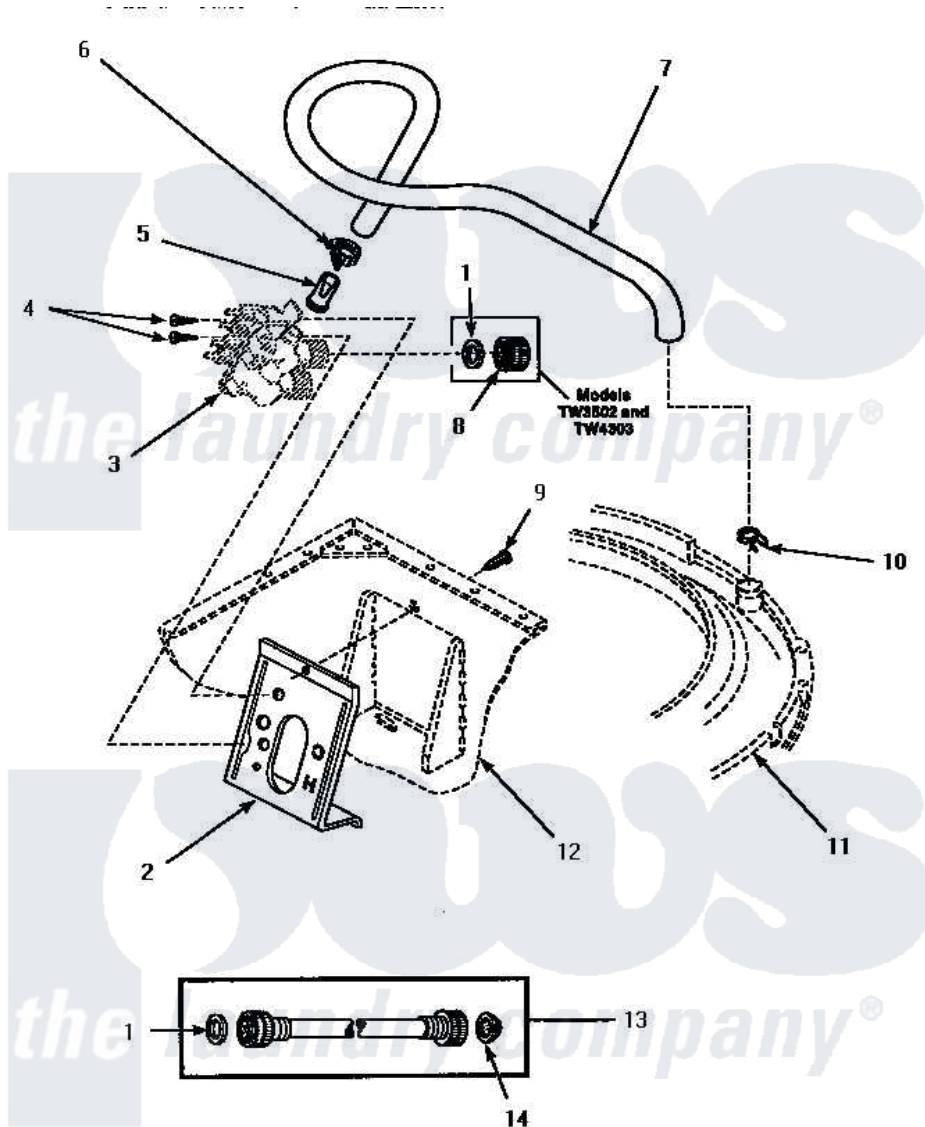

Amana LW4603L (BOM: P1163404W L) 09 - INLET/FILL HOSE & MIXING VLV MTG BRKT

INLET HOSE, FILL HOSE AND MIXING VALVE MOUNTING BRACKET

Amana [Residential Amana LW4603L \(BOM: P1163404W L\) Washer Parts](#) Parts Diagram 09 - INLET/FILL HOSE & MIXING VLV MTG BRKT

[Click on the part number to view part](#)

Item	Original Part Number	Replaced By	Status	Part Description
1	20290	Y013783		Washer, Inlet Hose
2	34972	39407		Bracket, Valve
3	Y00000000		Not Available	SEE NOTE MIXING VALVE ASSEMBLY
4	56392		Not Available	SCREW,8-18 X 3/8 TAPPI
5	34500	22001900		Preventer, Back Flow
6	27643	596669		Clamp, Manifold
7	35920		Not Available	HOSE,MIXING VALVE/TUB
8	24145			Cap
9	33562	27001200		Screw
10	29210			Hose Clamp
11	Y00000000		Not Available	SEE NOTE OUTER TUB COVER
12	Y00000000		Not Available	SEE NOTE CABINET
13	28330P	202860		Inlet Hose Assembly