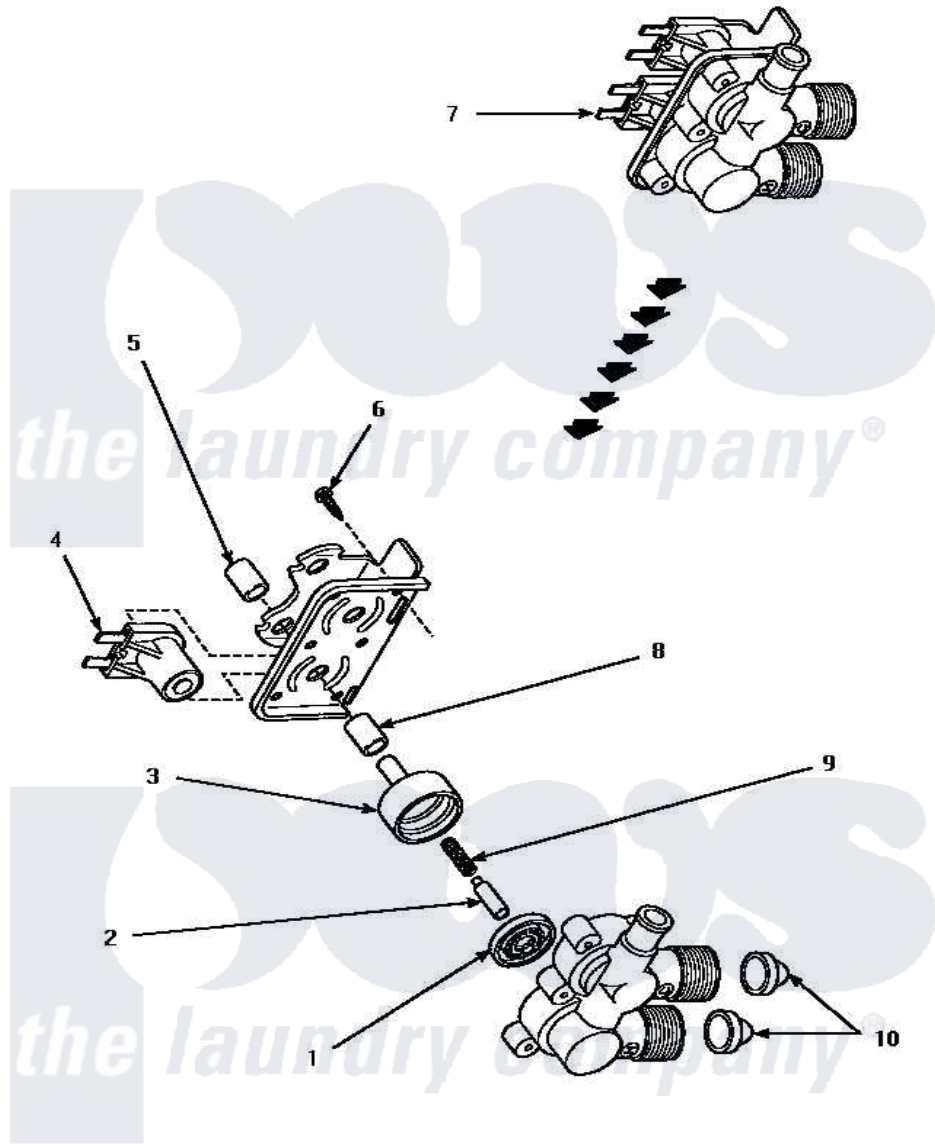

# Amana LW4603L (BOM: P1163404W L) 10 - MIXING VALVE ASSY

## MIXING VALVE ASSEMBLY

Amana [Residential Amana LW4603L \(BOM: P1163404W L\) Washer Parts](#) Parts Diagram 10 - MIXING VALVE ASSY  
 Click on the part number to view part

Item	Original Part Number	Replaced By	Status	Part Description
1	24134		Not Available	DIAPHRAGM
2	24132		Not Available	ARMATURE
3	<a href="#">24130</a>			Guide, Armature
4	33930A	<a href="#">33930</a>		Valve, Mixing
5	24128		Not Available	SLEEVE, LONG
6	25817C		Not Available	SCREW
7	Y35177		Not Available	VALVE, MIXING-TEMP SENS
8	24129		Not Available	SLEEVE, SHORT
9	23224E		Not Available	SPRING
10	24122	<a href="#">22002960</a>		Strainer, Washer Inlet