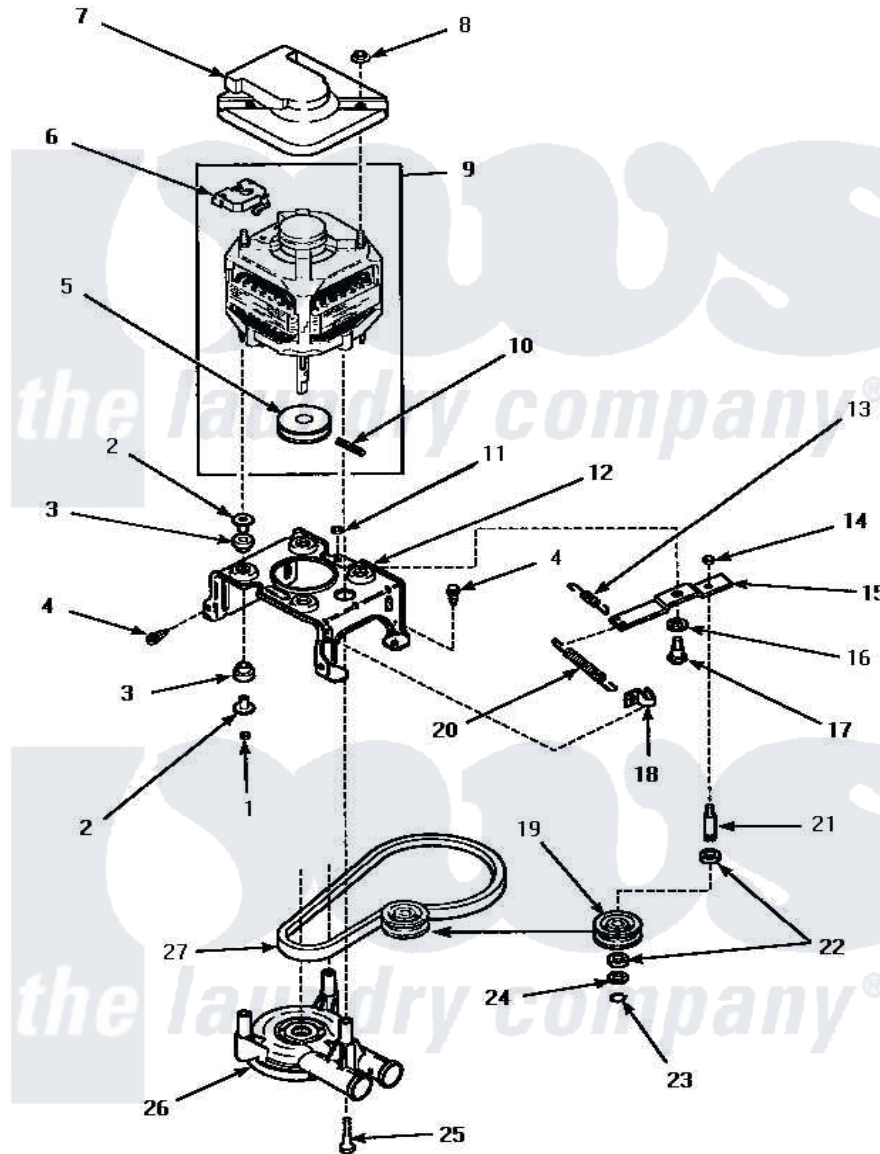

Amana LW4603L (BOM: P1163404W L) 12 - MOTOR, MTG BRKT, BELT, PUMP & IDLER ASSY

MOTOR, MOUNTING BRACKET, BELT, PUMP AND IDLER ASSEMBLY

Amana [Residential Amana LW4603L \(BOM: P1163404W L\) Washer Parts](#) Parts Diagram 12 - MOTOR, MTG BRKT, BELT, PUMP & IDLER ASSY
 Click on the part number to view part

Item	Original Part Number	Replaced By	Status	Part Description
1	35423	3400029		Nut, Adapter Plate
2	34791			Post, Mount-Motor
3	34788			Mount, Motor
4	Y31645	27001200		Screw
5	27171		Not Available	PULLEY,MOTOR
6	35632		Not Available	SWITCH, MOTOR
7	34754	40112301		Shield, Motor
8	35139		Not Available	PALNUT
9	34571	27001215		Motor W/Pulley
"	35145	38034P		Kit Motor 120V/60 2SP Cap Dd
10	23750			Pin, Roll
11	52566	27001225		Nut, Jam Mid Lock 1/4-20
12	34890		Not Available	BRACKET,MOTOR MOUNT
13	30620		Not Available	SPRING,IDLER LEVER HEL

14	28803	2221070	Clamp, Nylon
15	31054	40041002	Lever, Idler
16	81392	40054701	Washer
17	27229	40038901	Screw, 1/4-20
18	28849		Clip, Spring
19	28800	Not Available	WHEEL, IDLER
20	33110	37366	Spring, Idler
21	28802		Shaft, Idler
22	Y29443		Washer, Felt
23	23748		Ring, Retaining
24	52549		Washer, 501 ID X3/4 Odx
25	Y34565	40063701	Screw, 10-16 x 1.75
26	35742P	27001233	Pump
27	28808		Belt, Agitate And Spin
NI	258P3	Not Available	KIT,CAPACITOR