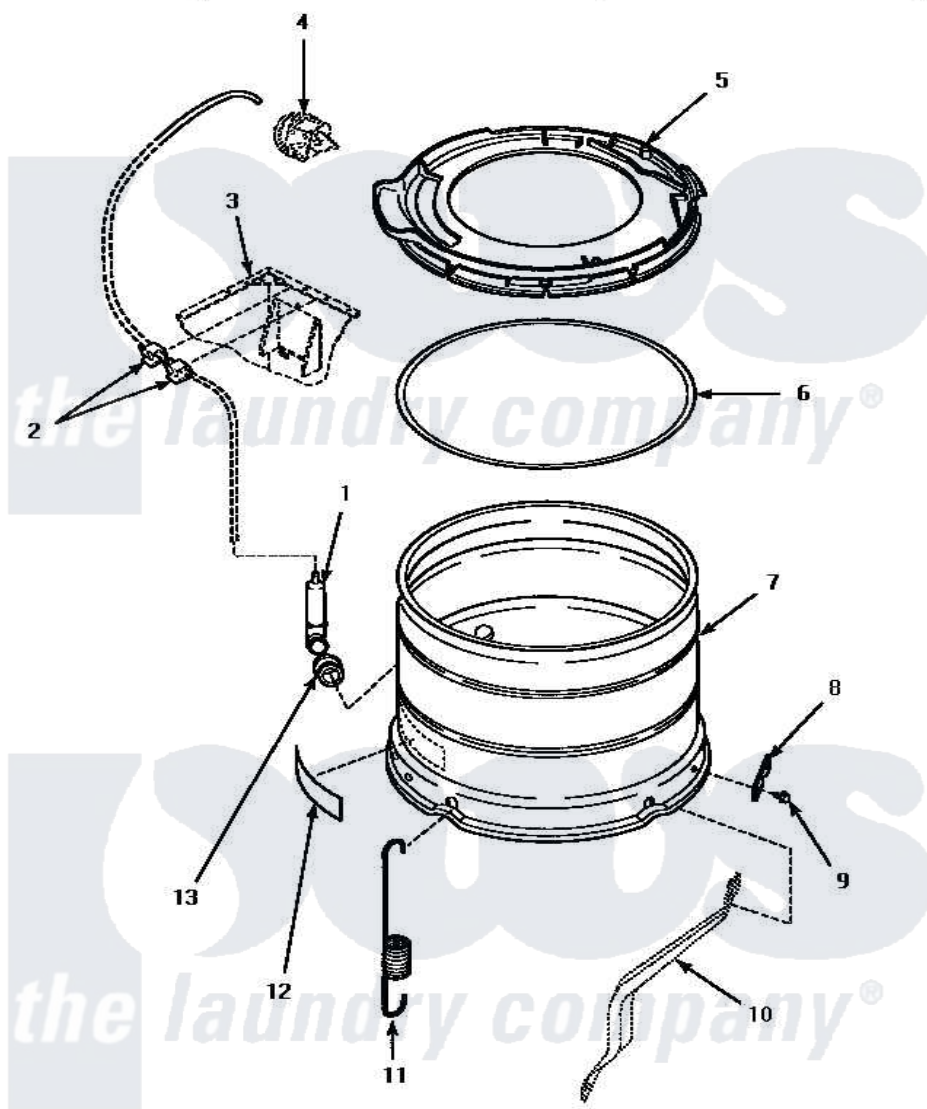

# Amana LW4603L (BOM: P1163404W L) 13 - OUTER TUB, COVER & PRESSURE HOSE

## OUTER TUB, COVER AND PRESSURE HOSE

Amana [Residential Amana LW4603L \(BOM: P1163404W L\) Washer Parts](#) Parts Diagram 13 - OUTER TUB, COVER & PRESSURE HOSE

[Click on the part number to view part](#)

Item	Original Part Number	Replaced By	Status	Part Description
1	30907	<a href="#">40008501</a>		Assembly, Pressure Bulb
2	<a href="#">21036</a>			Clip, Cable
3	Y00000000		Not Available	SEE NOTE CABINET
4	Y00000000		Not Available	SEE NOTE PRESSURE SWITCH
5	36025	<a href="#">36025P</a>		Assembly, Tub Cover and Gasket
6	<a href="#">32857</a>			Gasket, Tub Cover Small
7	<a href="#">34438P</a>			Assembly, Outer Tub
8	<a href="#">27926</a>			Plate, Leg .063
9	35369	<a href="#">40128701</a>		Screw, 5/16-18 X .50
10	Y00000000		Not Available	SEE NOTE SUPPORT LEG
11	<a href="#">35948</a>			Spring, Leg-Large Tub
12	500049		Not Available	STICKER
13	29175	<a href="#">40037801</a>		Grommet