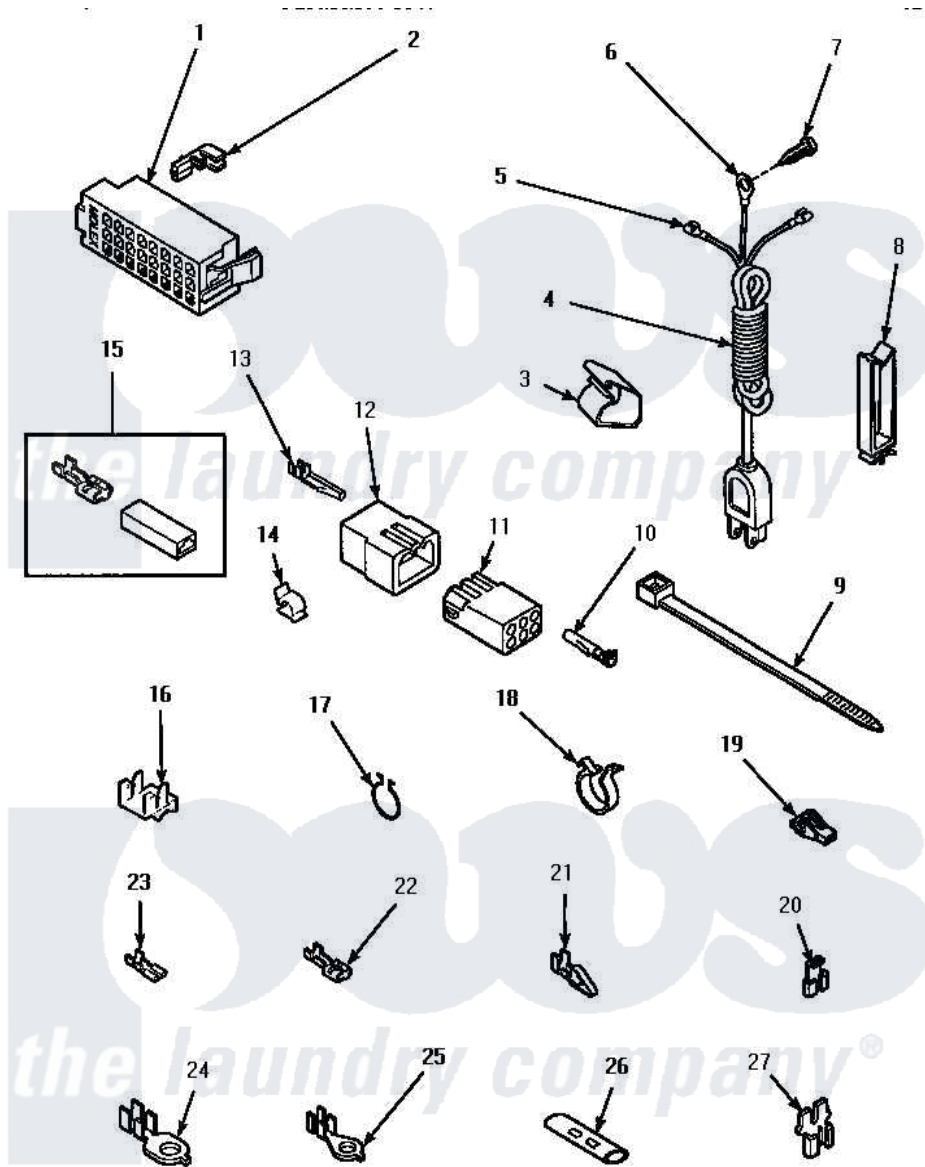

Amana LW4603L (BOM: P1163404W L) 15 - POWER CORD & TERMINALS

POWER CORD AND TERMINALS

Amana [Residential Amana LW4603L \(BOM: P1163404W L\) Washer Parts](#) Parts Diagram 15 - POWER CORD & TERMINALS

[Click on the part number to view part](#)

Item	Original Part Number	Replaced By	Status	Part Description
1	34123			Housing, LH -24 Position
"	32746			Housing, RH-24 Positi
2	Y00188			Molex Terminal
3	35521		Not Available	CLIP ,HARNESS HOLDER
4	33559		Not Available	POWER CORD
5	03673		Not Available	NUT
6	Y0000000		Not Available	SEE NOTE GROUND WIRE, GREEN
7	52909			Screw, 10B-16 X 1/2 HeX
8	36274		Not Available	CLIP, HARNESS
9	36466	M0321209		Tie-Electrical
10	Y00117	5011-XX		093 Female Socket
11	26301			Receptacle, Molex
"	26708			Receptacle, 6 Circuit
"	26163			Receptacle, 9 Circuit
12	23033			Plug, 9 Circuit

"	23041		Plug, 6 Circuit
"	26302	Not Available	PLUG,1 CIRCUIT
13	Y00116		Terminal, Pin-Male
14	21036		Clip, Cable
15	00234	00359	Terminal Ultra Pod 250 X032F
16	Y00161	B5733302	Clip, Ground
17	51291		Clip, Wire
18	61510	504034	Clip, Wire
19	70210	Not Available	INSULATOR,BLUE
20	Y00120		Terminal, Flag-1/4 Fema
21	00220	Not Available	TERMINAL,CRIMP-SINGLE
22	Y00119	Not Available	SPADE TERMINAL(18 GAUGE) (1/4 INCH-(1) 18 GAUGE WIRE)
23	00112		Terminal, Spade-3/16 Fe
24	Y00113	Not Available	TERMINAL,RING-1/4 STUD
25	00110		No.10 18 Gauge Wire
26	21091	Not Available	CONNECTOR TWO 1/4 INCH MALE
27	29673	Not Available	DOUBLE CONNECTOR