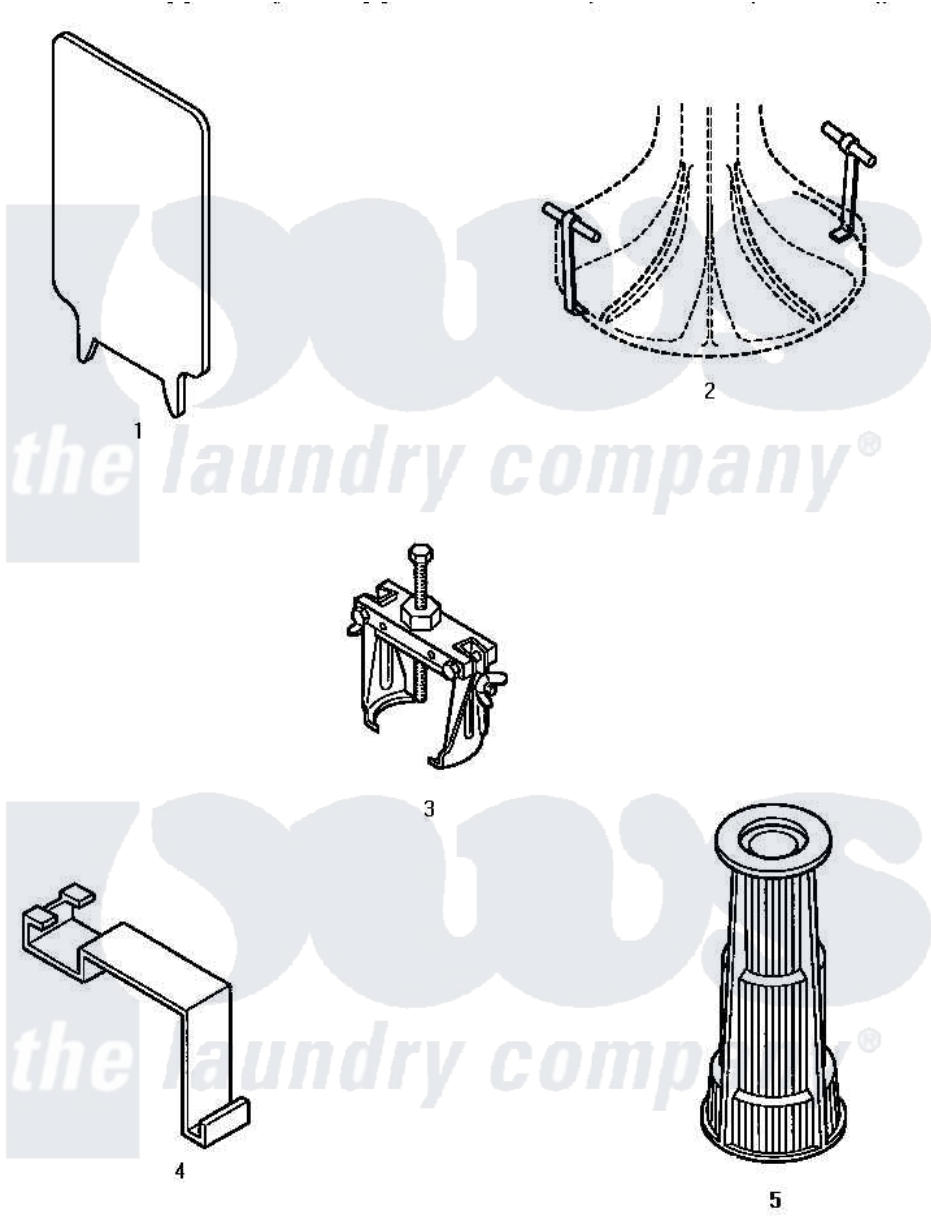

Amana LW4603L (BOM: P1163404W L) 17 - SPECIAL TOOLS

Amana Residential Amana LW4603L (BOM: P1163404W L) Washer Parts Parts Diagram 17 - SPECIAL TOOLS
 Click on the part number to view part

Item	Original Part Number	Replaced By	Status	Part Description
1	272P4			Tool, Lid Switch Instal
2	254P4P			Agitator Hooks
3	253P4	294P4		Bell Tool
4	273P4			Tub Cover Gasket Tool
5	274P4	293P4		Seal Tool