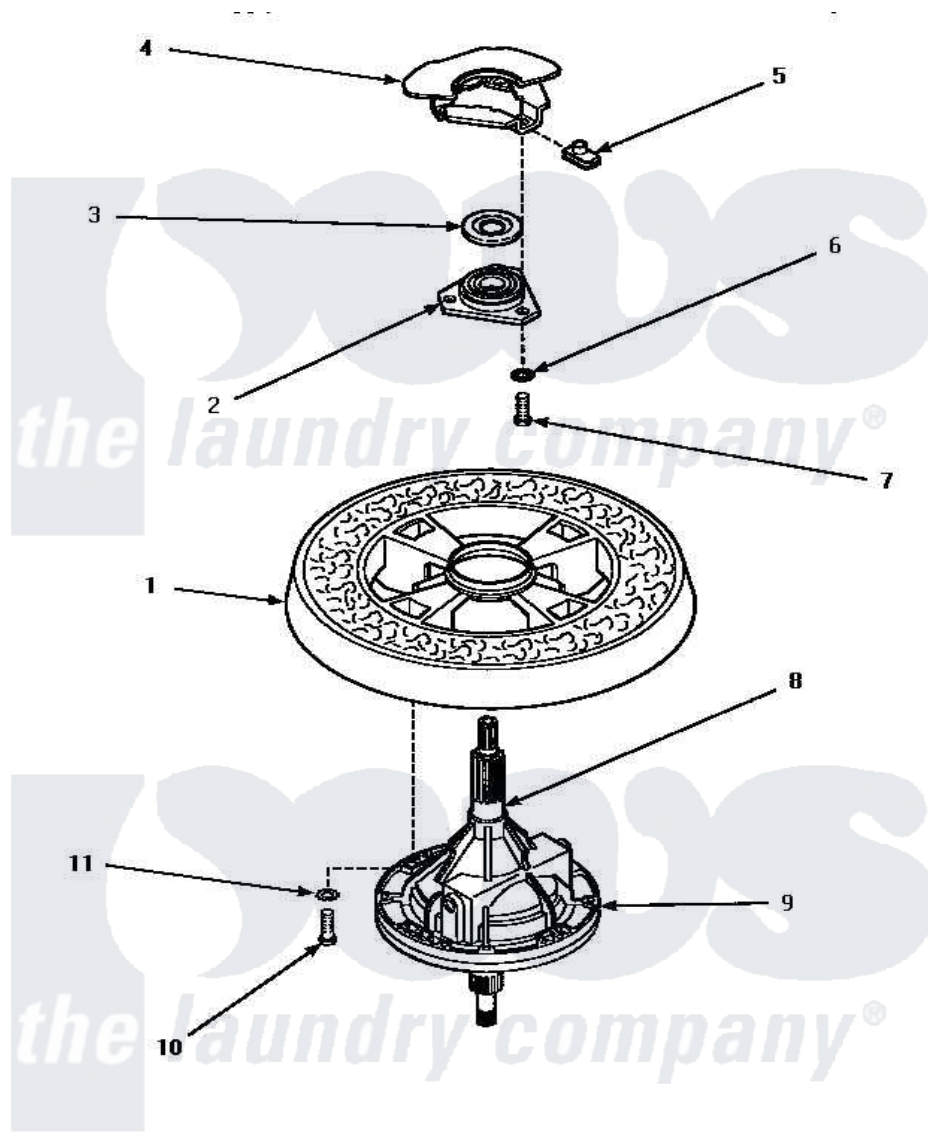

**Amana LW4603L (BOM: P1163404W L) 18 - TRANSMISSION ASSY & BALANCE RING**

**TRANSMISSION ASSEMBLY AND BALANCE RING**

Amana Residential Amana LW4603L (BOM: P1163404W L) Washer Parts Parts Diagram 18 - TRANSMISSION ASSY & BALANCE RING

[Click on the part number to view part](#)

Item	Original Part Number	Replaced By	Status	Part Description
1	34731		Not Available	ASSY,BALANCE RING-COMPL
2	27182	<a href="#">40004201P</a>		Main Bearing Assembly
3	<a href="#">27187</a>			Flinger
4	Y00000000		Not Available	SEE NOTE OUTER TUB
5	<a href="#">27222</a>			Nut, Retainer 5/16-18
6	<a href="#">04366</a>			Lockwasher, 5/16intshkp
7	01355		Not Available	SCREW
8	<a href="#">27604P</a>			Never-Seeze 1 Oz Tube
9	Y34526	<a href="#">34526P</a>		Assembly, Transmission
10	27200		Not Available	CAP SCREW
11	<a href="#">02431</a>			Lockwasher, 1/4 Ext Shk