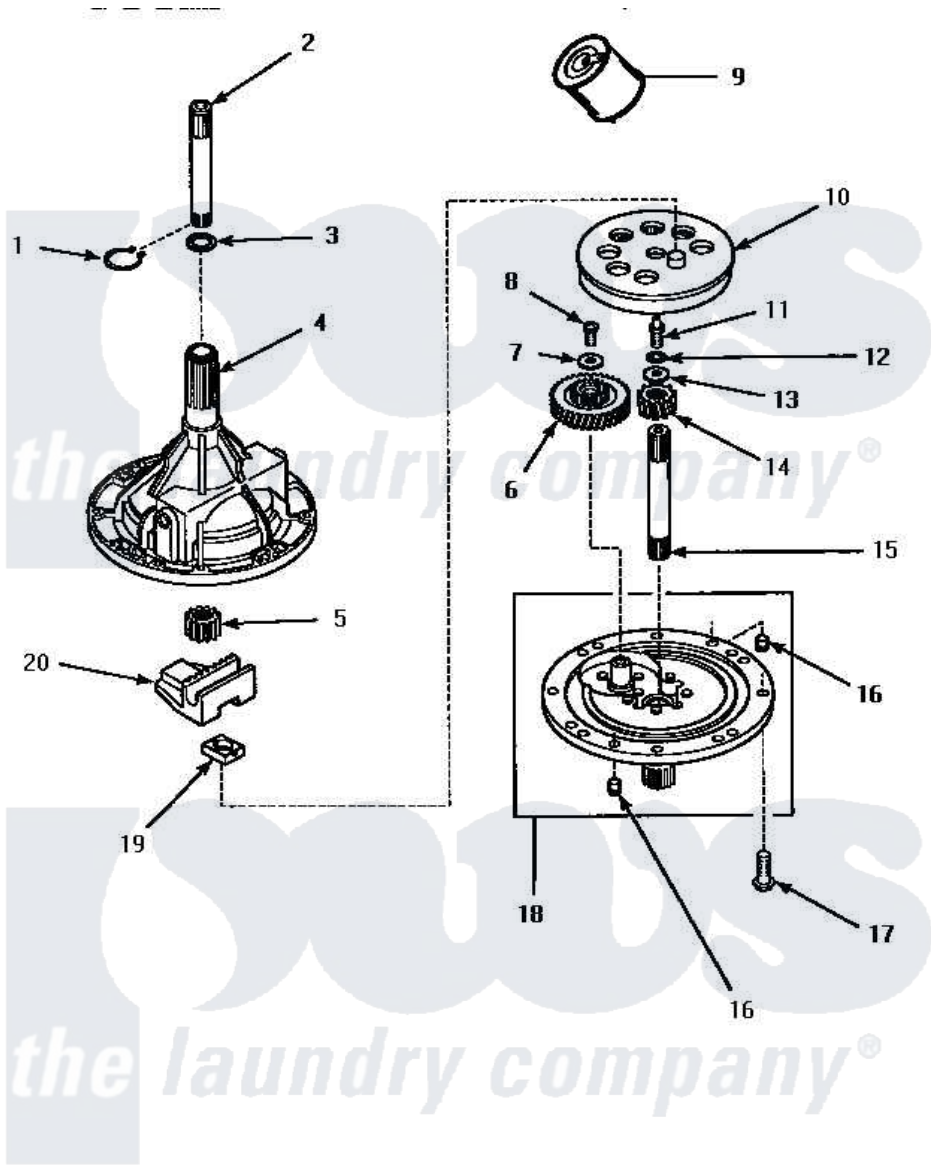

Amana LW4603W (BOM: P1163403W W) 01 - 34526 TRANSMISSION ASSY

34526 TRANSMISSION ASSEMBLY

Amana [Residential Amana LW4603W \(BOM: P1163403W W\) Washer Parts](#) Parts Diagram 01 - 34526 TRANSMISSION ASSY

[Click on the part number to view part](#)

Item	Original Part Number	Replaced By	Status	Part Description
1	27197			Ring, Retaining
2	Y36570			Shaft, Output
3	35092			Washer, 3628id X 1.00 X .056
4	33223		Not Available	ASSY,TRANSMISSION CASE
5	27003			Pinion, Agitator
6	29161			Gear, Reduction
7	29260		Not Available	WASHER
8	29273			Screw, 1/4-20 X 3/8
9	27243P			Oil, CW Transmission F-
10	26577			Assembly, Gear And Stud
11	27030		Not Available	SCREW,1/4-20 SPECIAL
12	21456			Lockwasher, 1/4 Intshkp
13	26509	40041501		Washer
14	Y29160			Pinion, Drive
15	34853			Shaft, Input
16	27172			Pin, Dowel

17	32814		Not Available	SCREW, 1/4-20X7/8 SERRA
18	34854	38290		Assembly, Cover
19	26493			Slide
20	Y31526			Rack
NI	28434P		Not Available	LOCTITE