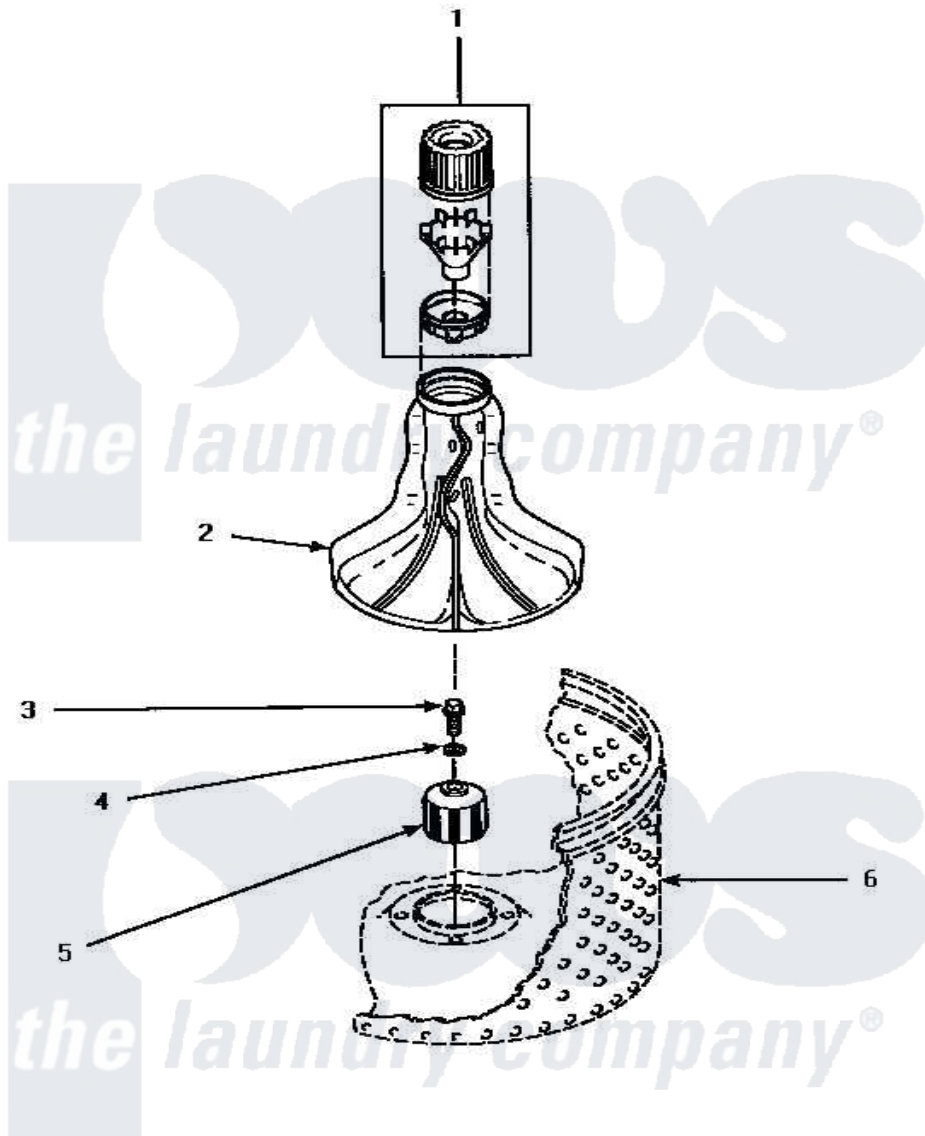

Amana LW4603W (BOM: P1163403W W) 02 - AGITATOR & DRIVE BELL

AGITATOR AND DRIVE BELL

Amana [Residential Amana LW4603W \(BOM: P1163403W W\) Washer Parts](#) Parts Diagram 02 - AGITATOR & DRIVE BELL

[Click on the part number to view part](#)

Item	Original Part Number	Replaced By	Status	Part Description
1	34155	40002101W		Assembly, Fabric Softner
2	33174	40000501W		Agitator, Flex Vane
3	34288	40065102		Screw, Shoulder 1/4
4	36472			O-Ring
5	34504P	R9900189		Kit, Drive Bell And Seal
6	Y00000000		Not Available	SEE NOTE WASHTUB