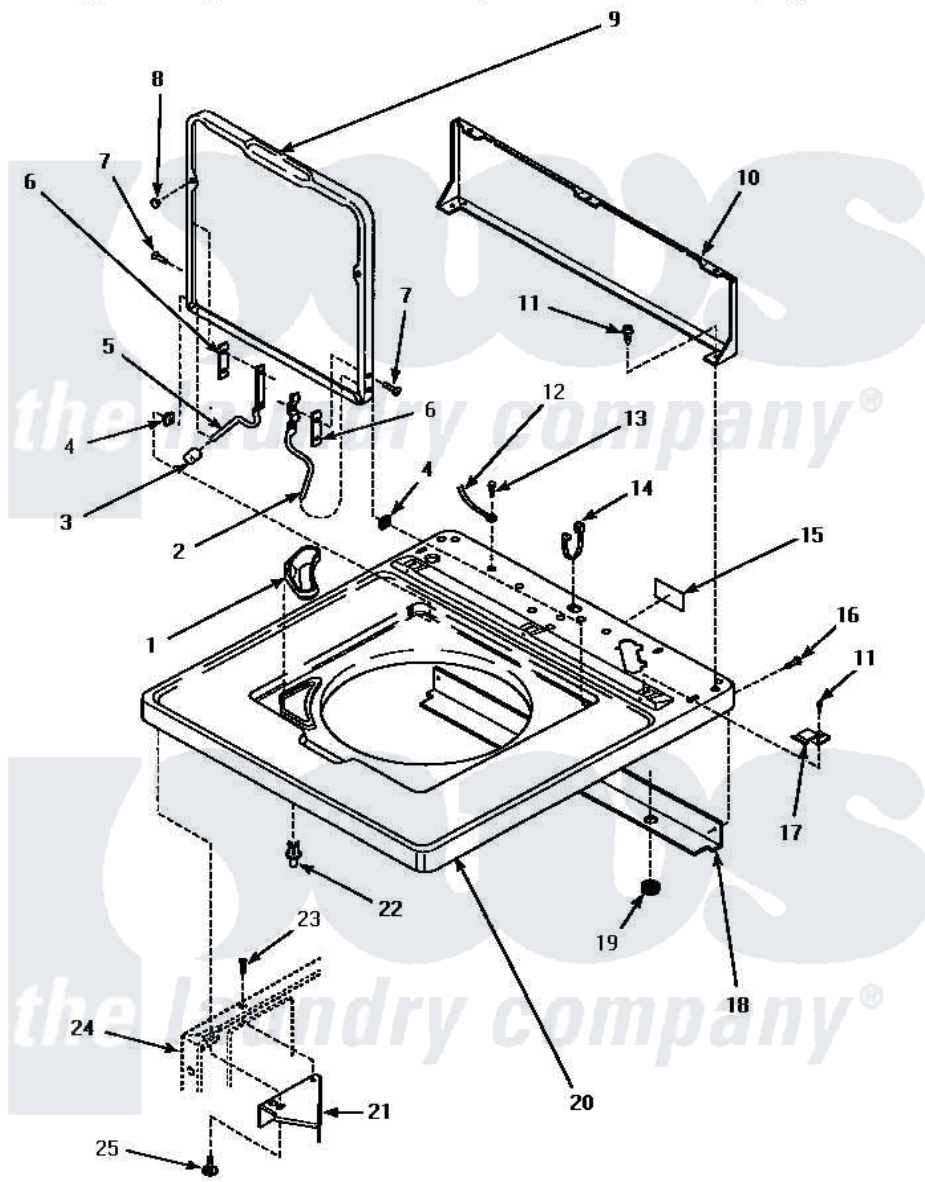

Amana LW4603W (BOM: P1163403W W) 04 - CAB TOP/LOADING DR & CTRL HOOD REAR PAN

CABINET TOP, LOADING DOOR AND CONTROL HOOD REAR PANEL

Amana Residential Amana LW4603W (BOM: P1163403W W) Washer Parts Parts Diagram 04 - CAB TOP/LOADING DR & CTRL HOOD REAR PAN

[Click on the part number to view part](#)

Item	Original Part Number	Replaced By	Status	Part Description
1	34776		Not Available	DISPENSER,BLEACH
2	36437			Hinge, Lid R
3	35112		Not Available	BUMPER,HINGE-STOP
4	33446	40008201		Bushing, Hinge
5	36439			Hinge, Lid-Left
6	34338			Gasket, Hinge
7	34337	W10119828		Screw, Lid Hinge Mounting
8	21685	40038001		Bumper
9	36018WP			Assembly, Lid-Amana Electronic
"	36018HP		Not Available	LOADING DOOR, HARVEST GOLD
"	36018LP		Not Available	ASSY,LID-AMANA ELECTRONIC
10	34903		Not Available	PANEL, BACK HOOD (USE 37782)

11	23962	W10116760		Screw
12	Y00000000		Not Available	SEE NOTE GROUND WIRE, GREEN
13	52909			Screw, 10B-16 X 1/2 HeX
14	21903	211881		Grommet, Cord Part Not Used-Gas Models Only
15	24903		Not Available	STICKER,DISCONNECT POW
16	27196	27001200		Screw
17	35887	40063901		Clip, Hold Down
18	34228			Shield, Top
19	80262		Not Available	GROMMET
20	34902LP			Assembly, Top-Amama
"	34902HP		Not Available	ASSY, TOP-DOMESTIC W/BLEACH
"	34902WP		Not Available	ASSY, TOP-AMANA
21	36034			Bracket, Director-Module
22	56534			Barrel, Support
23	36035		Not Available	SCREW,8-18X3/8 PHIL FLT HD
24	Y00000000		Not Available	SEE NOTE CABINET
25	Y31644	27001200		Screw