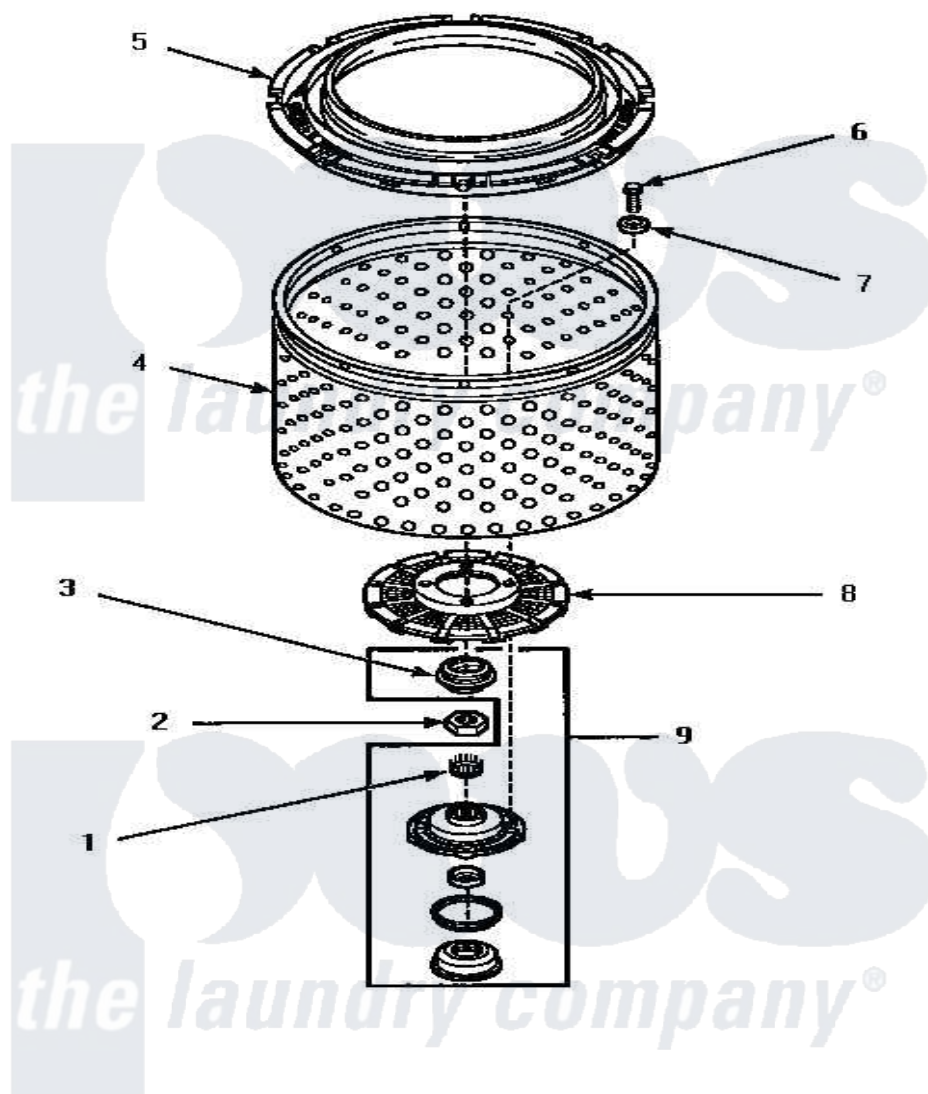

**Amana LW4603W (BOM: P1163403W W) 05 - CLOTHES
GUARD/WASHTUB/LINT FILTER & HUB**

CLOTHES GUARD, WASHTUB, LINT FILTER AND HUB

Amana [Residential Amana LW4603W \(BOM: P1163403W W\) Washer Parts](#) Parts Diagram 05 - CLOTHES
GUARD/WASHTUB/LINT FILTER & HUB
[Click on the part number to view part](#)

Item	Original Part Number	Replaced By	Status	Part Description
1	29728	40008301		Insert, Spline
2	Y29220	40016301		Nut, Lock
3	34184	R9900189		Kit, Drive Bell And Seal
4	33501P	R9900144		Kit- Wash
5	35035			Guard, Clothes
6	27202	W10116787		Screw
7	28094			Gasket
8	32998	39371		Filter Lin
9	495P3	R9900552		Hub And Seal