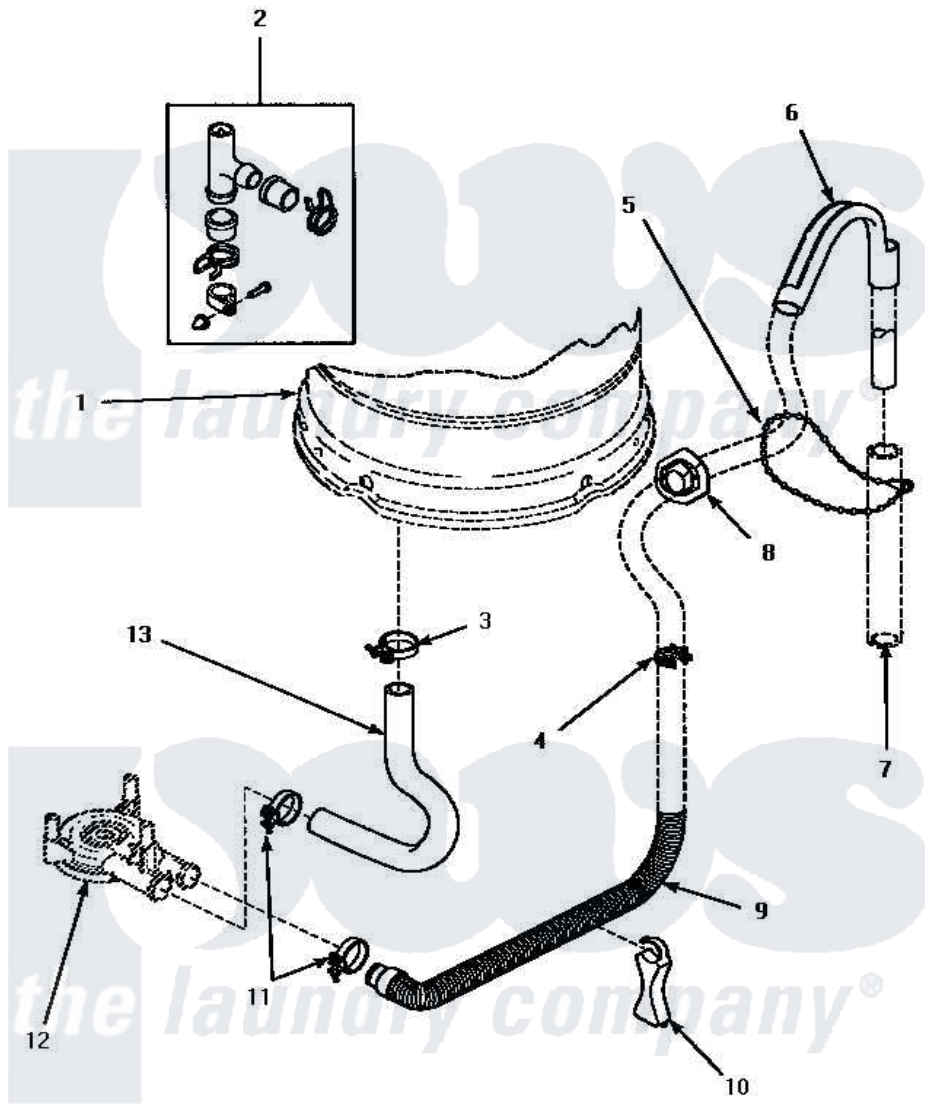

Amana LW4603W (BOM: P1163403W W) 06 - DRAIN HOSE & SIPHON BREAK

DRAIN HOSE AND SIPHON BREAK

Amana Residential Amana LW4603W (BOM: P1163403W W) Washer Parts Parts Diagram 06 - DRAIN HOSE & SIPHON BREAK

Click on the part number to view part

Item	Original Part Number	Replaced By	Status	Part Description
1	Y00000000		Not Available	SEE NOTE OUTER TUB
2	562P3	76660		Break-Sphn
3	35384	285655		Clamp, Hose
4	36014			Clip, Retainer-Hose
5	33489	8539404		Tie-Wire
6	33615	22003814		Retainer, Drain Hose
7	Y00000000		Not Available	SEE NOTE STANDPIPE
8	32219			Relief, Strain
9	34502	40053901		Hose, Drain
10	35487			Support, Hose
11	35384	285655		Clamp, Hose
12	Y00000000		Not Available	SEE NOTE PUMP ASSEMBLY
13	35753			Hose, Tub To Pump-Ddp
NI	406P3	451P3		Kit Drain Extension