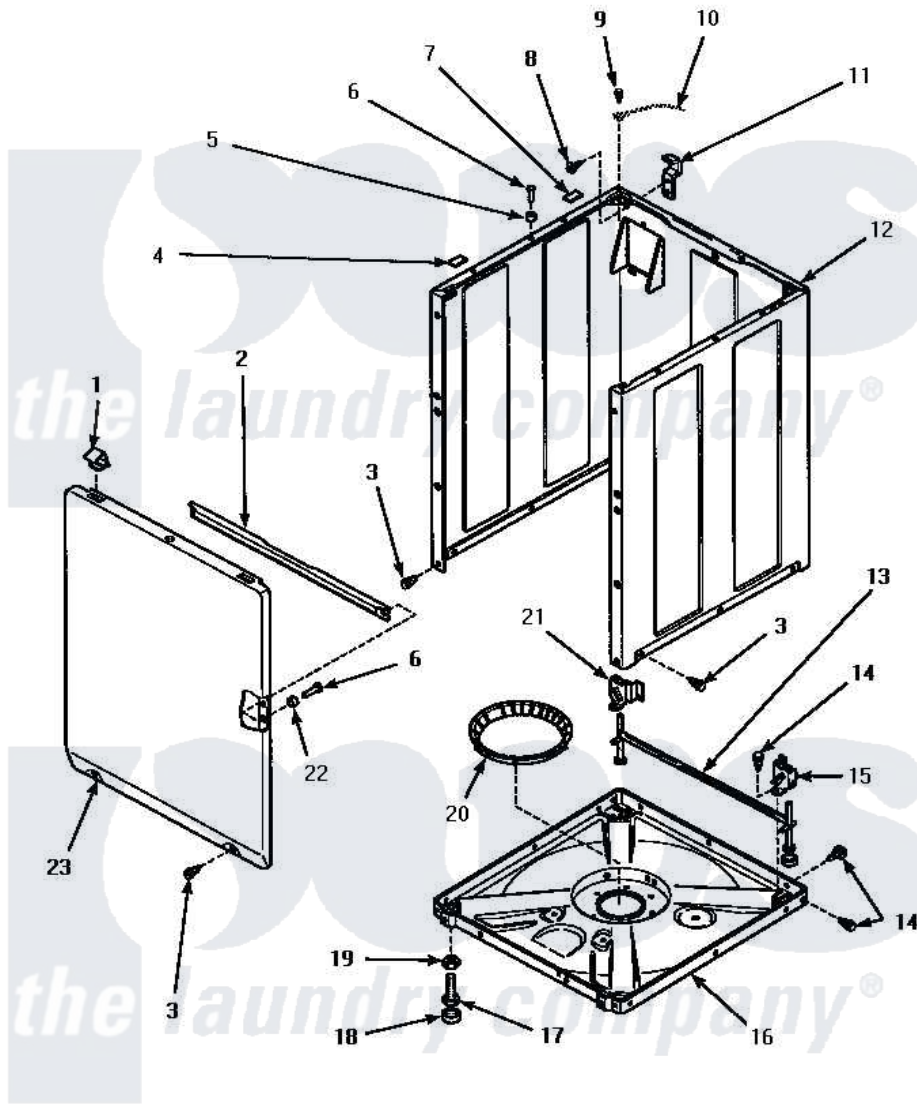

**Amana LW4603W (BOM: P1163403W W) 07 - FRONT PANEL, BASE & CABINET ASSY**

**FRONT PANEL, BASE AND CABINET ASSEMBLY**

Amana Residential Amana LW4603W (BOM: P1163403W W) Washer Parts Parts Diagram 07 - FRONT PANEL, BASE & CABINET ASSY

Click on the part number to view part

Item	Original Part Number	Replaced By	Status	Part Description
1	<a href="#">35865</a>			Clip, Hold-Down Front Panel
2	Y35097		Not Available	BRACE, FRT PNL
3	27196	<a href="#">27001200</a>		Screw
4	<a href="#">Y56128</a>			Pad, Bumper
5	56079	<a href="#">505187</a>		Locator, Panel
6	32671	<a href="#">Y014874</a>		Screw, Idler Arm And Sleeve
7	<a href="#">36226</a>			Pad, Bumper .25
8	34499		Not Available	SCREW, No.10B X 1/4 TAP IN HX
9	56392		Not Available	SCREW,8-18 X 3/8 TAPPI
10	Y00000000		Not Available	SEE NOTE GROUND WIRE, GREEN
11	<a href="#">Y27103</a>			Hinge, Hold-Down Lug
12	34475WP	<a href="#">38612WP</a>		Kit-Service
"	34475LP	<a href="#">38612LP</a>		Kit Service Cabinet