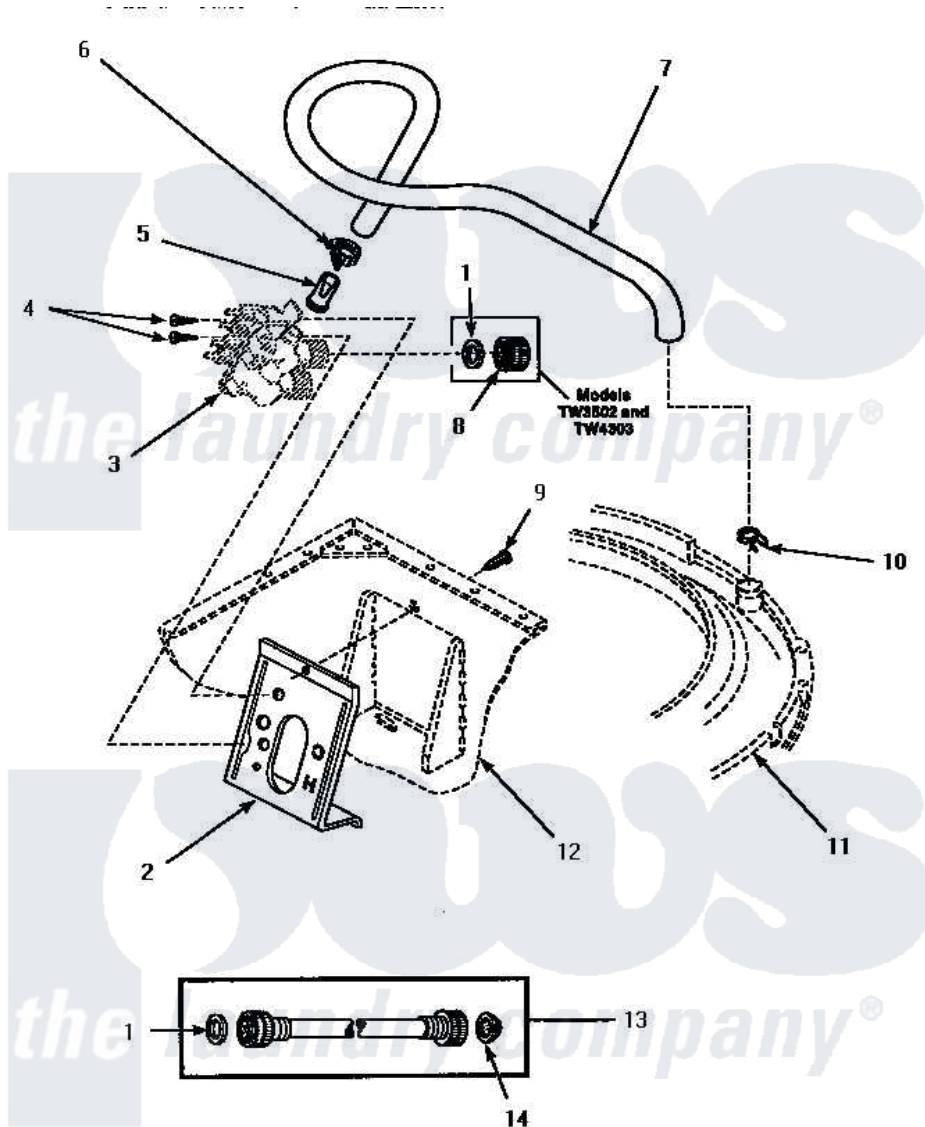

Amana LW4603W (BOM: P1163403W W) 09 - INLET/FILL HOSE & MIXING VLV MTG BRKT

INLET HOSE, FILL HOSE AND MIXING VALVE MOUNTING BRACKET

Amana [Residential Amana LW4603W \(BOM: P1163403W W\) Washer Parts](#) Parts Diagram 09 - INLET/FILL HOSE & MIXING VLV MTG BRKT

[Click on the part number to view part](#)

Item	Original Part Number	Replaced By	Status	Part Description
1	20290	Y013783		Washer, Inlet Hose
2	34972	39407		Bracket, Valve
3	Y00000000		Not Available	SEE NOTE MIXING VALVE ASSEMBLY
4	56392		Not Available	SCREW,8-18 X 3/8 TAPPI
5	34500	22001900		Preventer, Back Flow
6	27643	596669		Clamp, Manifold
7	35920		Not Available	HOSE,MIXING VALVE/TUB
8	24145			Cap
9	33562	27001200		Screw
10	29210			Hose Clamp
11	Y00000000		Not Available	SEE NOTE OUTER TUB COVER
12	Y00000000		Not Available	SEE NOTE CABINET
13	28330P	202860		Inlet Hose Assembly