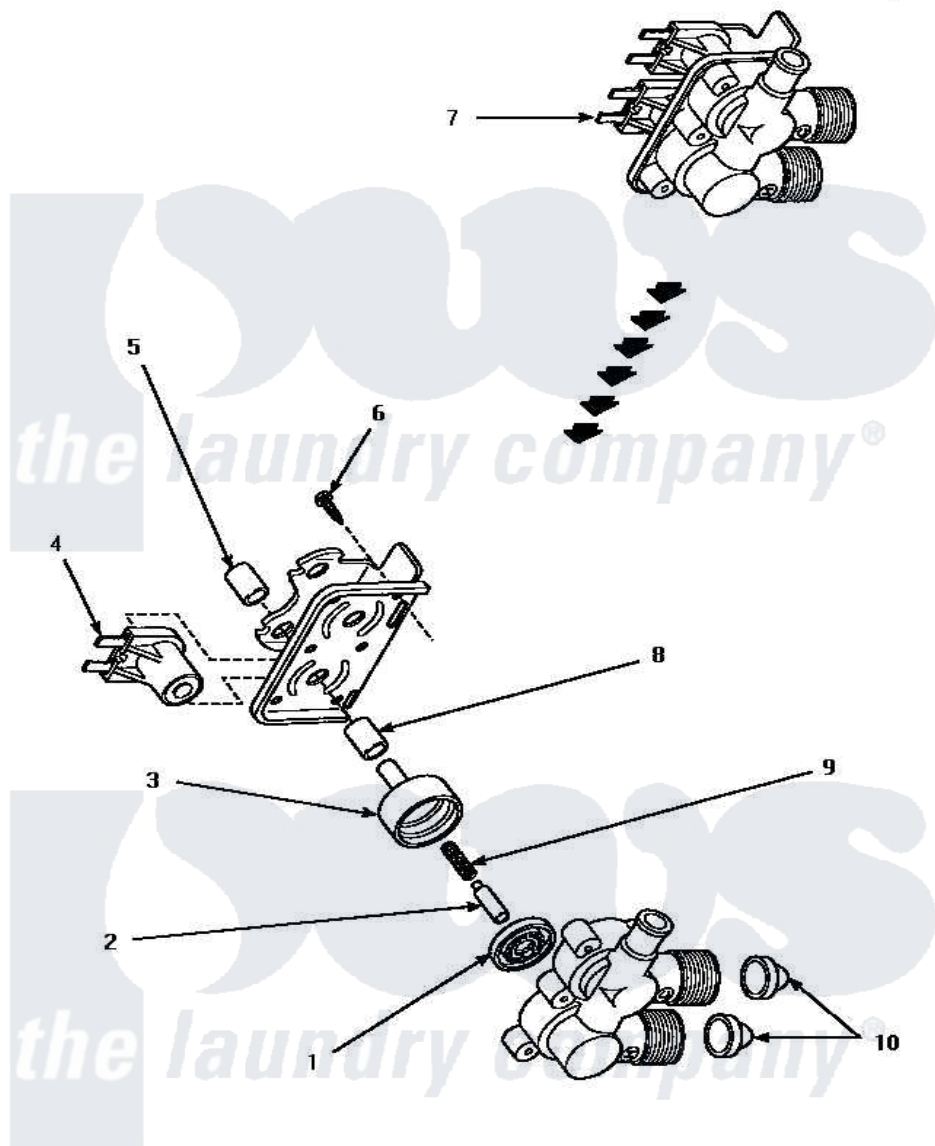

Amana LW4603W (BOM: P1163403W W) 10 - MIXING VALVE ASSY

MIXING VALVE ASSEMBLY

Amana [Residential Amana LW4603W \(BOM: P1163403W W\) Washer Parts](#) Parts Diagram 10 - MIXING VALVE ASSY
 Click on the part number to view part

Item	Original Part Number	Replaced By	Status	Part Description
1	24134		Not Available	DIAPHRAGM
2	24132		Not Available	ARMATURE
3	24130			Guide, Armature
4	33930A	33930		Valve, Mixing
5	24128		Not Available	SLEEVE, LONG
6	25817C		Not Available	SCREW
7	Y35177		Not Available	VALVE, MIXING-TEMP SENS
8	24129		Not Available	SLEEVE, SHORT
9	23224E		Not Available	SPRING
10	24122	22002960		Strainer, Washer Inlet