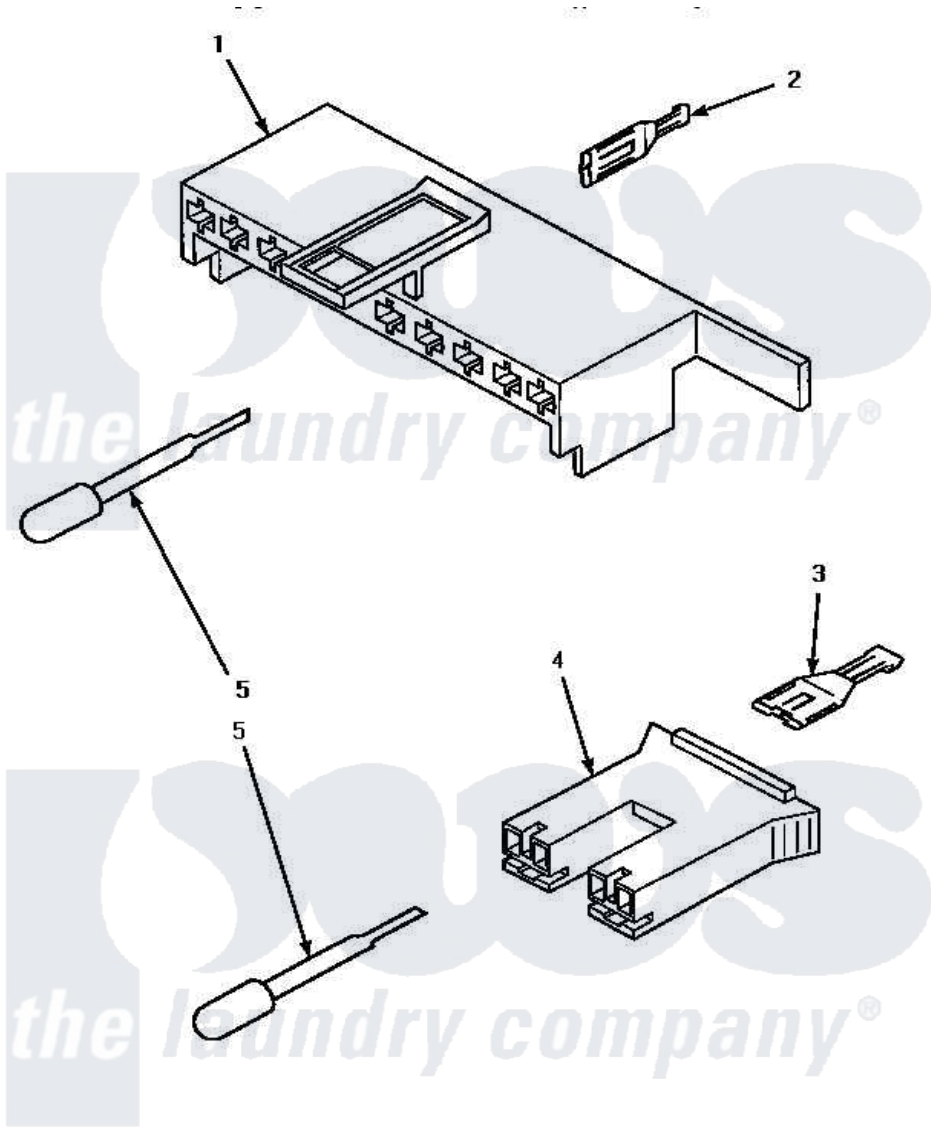

**Amana LW4603W (BOM: P1163403W W) 11 - MIXING VLV & MTR CONN BLOCKS/TERM & TOOL**

**MIXING VALVE AND MOTOR CONNECTION BLOCKS, TERMINALS AND TERMINAL EXTRACTOR TOOL**

Amana [Residential Amana LW4603W \(BOM: P1163403W W\) Washer Parts](#) Parts Diagram 11 - MIXING VLV & MTR CONN BLOCKS/TERM & TOOL

[Click on the part number to view part](#)

Item	Original Part Number	Replaced By	Status	Part Description
1	<a href="#">34677</a>			10 Circuit Plug
2	<a href="#">Y00188</a>			Molex Terminal
3	Y00121		Not Available	SPADE TERMINAL(12 GAUGE) (1/4 INCH-(2) 18 GAUGE WIRES O
4	<a href="#">34676</a>			Plug
"	34675		Not Available	PLUG
5	<a href="#">283P4</a>			Terminal Extractor Tool