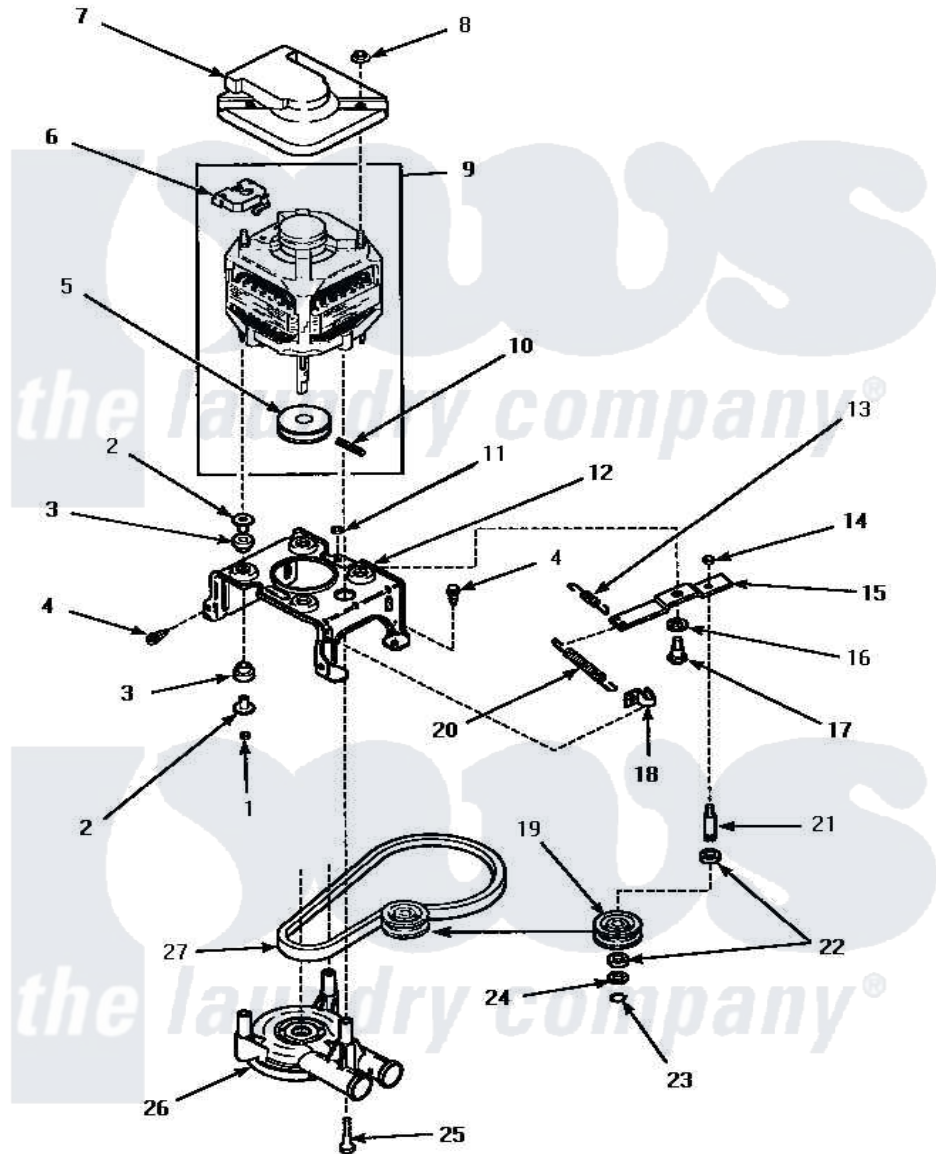

Amana LW4603W (BOM: P1163403W W) 12 - MOTOR, MTG BRKT, BELT, PUMP & IDLER ASSY

MOTOR, MOUNTING BRACKET, BELT, PUMP AND IDLER ASSEMBLY

Amana Residential Amana LW4603W (BOM: P1163403W W) Washer Parts Parts Diagram 12 - MOTOR, MTG BRKT, BELT, PUMP & IDLER ASSY
 Click on the part number to view part

Item	Original Part Number	Replaced By	Status	Part Description
1	35423	3400029		Nut, Adapter Plate
2	34791			Post, Mount-Motor
3	34788			Mount, Motor
4	Y31645	27001200		Screw
5	27171		Not Available	PULLEY,MOTOR
6	35632		Not Available	SWITCH, MOTOR
7	34754	40112301		Shield, Motor
8	35139		Not Available	PALNUT
9	34571	27001215		Motor W/Pulley
"	35145	38034P		Kit Motor 120V/60 2SP Cap Dd
10	23750			Pin, Roll
11	52566	27001225		Nut, Jam Mid Lock 1/4-20
12	34890		Not Available	BRACKET,MOTOR MOUNT
13	30620		Not Available	SPRING,IDLER LEVER HEL

14	28803	2221070	Clamp, Nylon
15	31054	40041002	Lever, Idler
16	81392	40054701	Washer
17	27229	40038901	Screw, 1/4-20
18	28849		Clip, Spring
19	28800	Not Available	WHEEL, IDLER
20	33110	37366	Spring, Idler
21	28802		Shaft, Idler
22	Y29443		Washer, Felt
23	23748		Ring, Retaining
24	52549		Washer, 501 ID X3/4 Odx
25	Y34565	40063701	Screw, 10-16 x 1.75
26	35742P	27001233	Pump
27	28808		Belt, Agitate And Spin
NI	258P3	Not Available	KIT,CAPACITOR