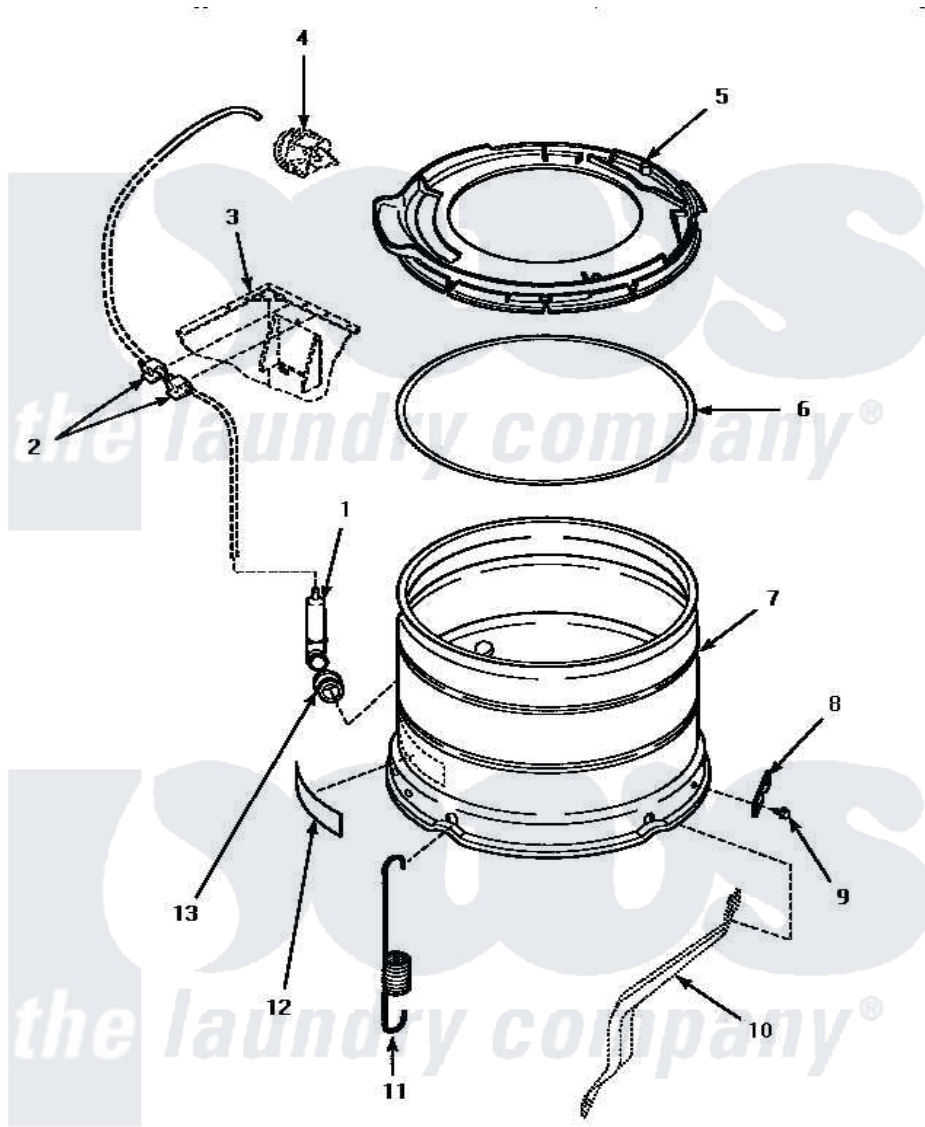

**Amana LW4603W (BOM: P1163403W W) 13 - OUTER TUB, COVER & PRESSURE HOSE**

**OUTER TUB, COVER AND PRESSURE HOSE**

Amana Residential Amana LW4603W (BOM: P1163403W W) Washer Parts Parts Diagram 13 - OUTER TUB, COVER & PRESSURE HOSE

Click on the part number to view part

Item	Original Part Number	Replaced By	Status	Part Description
1	30907	<a href="#">40008501</a>		Assembly, Pressure Bulb
2	<a href="#">21036</a>			Clip, Cable
3	Y00000000		Not Available	SEE NOTE CABINET
4	Y00000000		Not Available	SEE NOTE PRESSURE SWITCH
5	36025	<a href="#">36025P</a>		Assembly, Tub Cover and Gasket
6	<a href="#">32857</a>			Gasket, Tub Cover Small
7	<a href="#">34438P</a>			Assembly, Outer Tub
8	<a href="#">27926</a>			Plate, Leg .063
9	35369	<a href="#">40128701</a>		Screw, 5/16-18 X .50
10	Y00000000		Not Available	SEE NOTE SUPPORT LEG
11	<a href="#">35948</a>			Spring, Leg-Large Tub
12	500049		Not Available	STICKER
13	29175	<a href="#">40037801</a>		Grommet