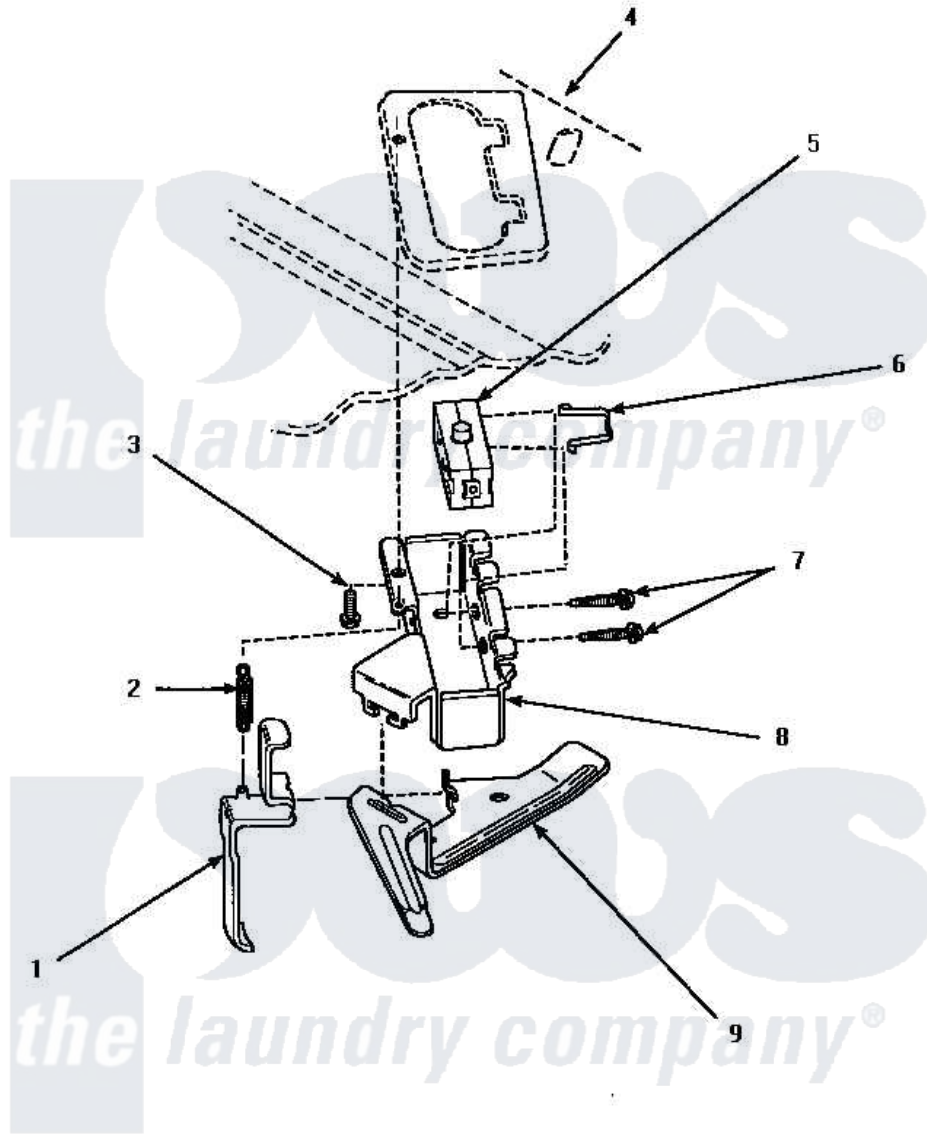

Amana LW4603W (BOM: P1163403W W) 14 - OUT-OF-BALANCE SWITCH

OUT-OF-BALANCE SWITCH

Amana [Residential Amana LW4603W \(BOM: P1163403W W\) Washer Parts](#) Parts Diagram 14 - OUT-OF-BALANCE SWITCH

[Click on the part number to view part](#)

Item	Original Part Number	Replaced By	Status	Part Description
1	33442			Lever, Unbalanced Load
2	33443			Spring
3	23962	W10116760		Screw
4	Y00000000		Not Available	SEE NOTE CABINET TOP
5	33445	27001095		Switch, Lid
6	33433		Not Available	CLIP,HOLDER-SWITCH
7	36510			Screw
8	36497P			Kit, Switch Holder
9	33441			Arm, Actuator