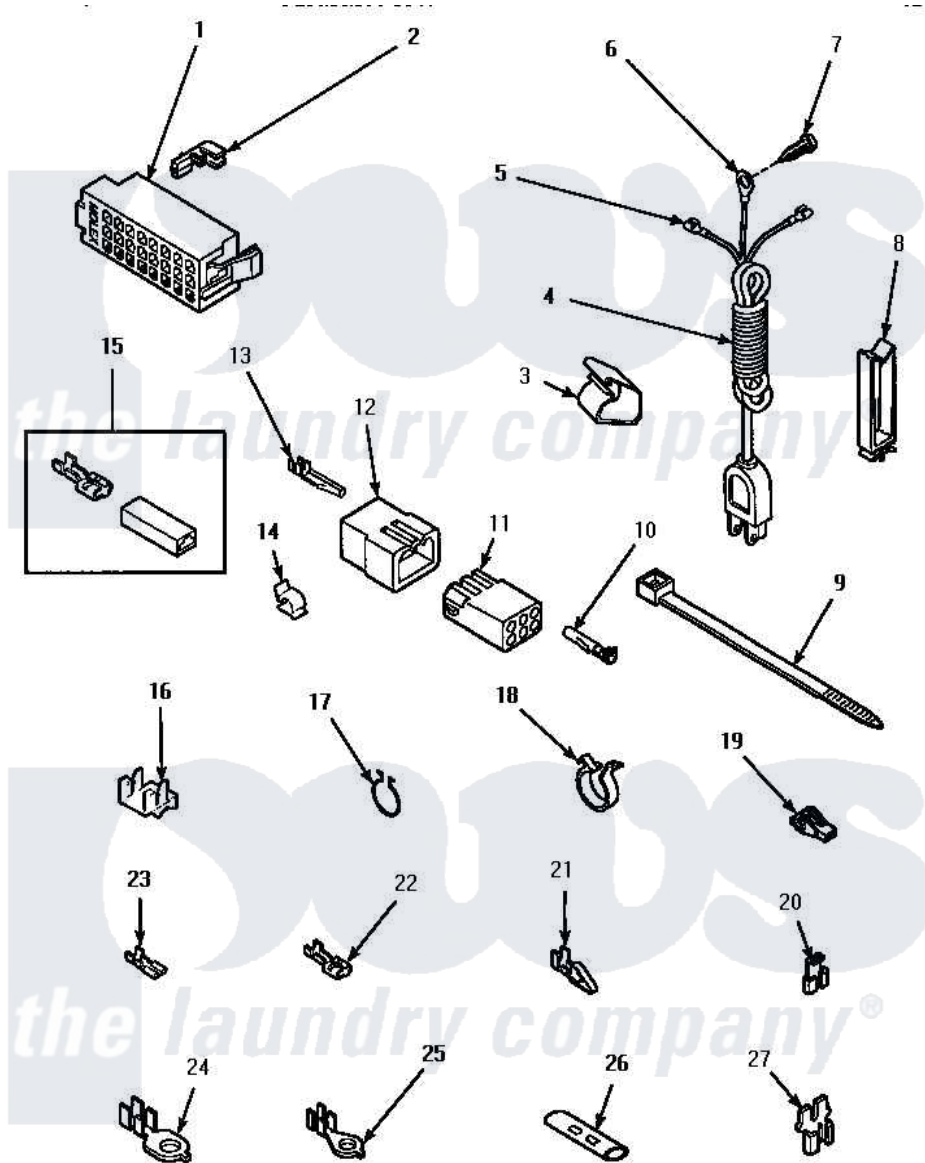

Amana LW4603W (BOM: P1163403W W) 15 - POWER CORD & TERMINALS

POWER CORD AND TERMINALS

Amana Residential Amana LW4603W (BOM: P1163403W W) Washer Parts Parts Diagram 15 - POWER CORD & TERMINALS

Click on the part number to view part

Item	Original Part Number	Replaced By	Status	Part Description
1	34123			Housing, LH -24 Position
"	32746			Housing, RH-24 Positi
2	Y00188			Molex Terminal
3	35521		Not Available	CLIP,HARNESS HOLDER
4	33559		Not Available	POWER CORD
5	03673		Not Available	NUT
6	Y00000000		Not Available	SEE NOTE GROUND WIRE, GREEN
7	52909			Screw, 10B-16 X 1/2 HeX
8	36274		Not Available	CLIP, HARNESS
9	36466	M0321209		Tie-Electrical
10	Y00117	5011-XX		093 Female Socket
11	26301			Receptacle, Molex
"	26708			Receptacle, 6 Circuit
"	26163			Receptacle, 9 Circuit