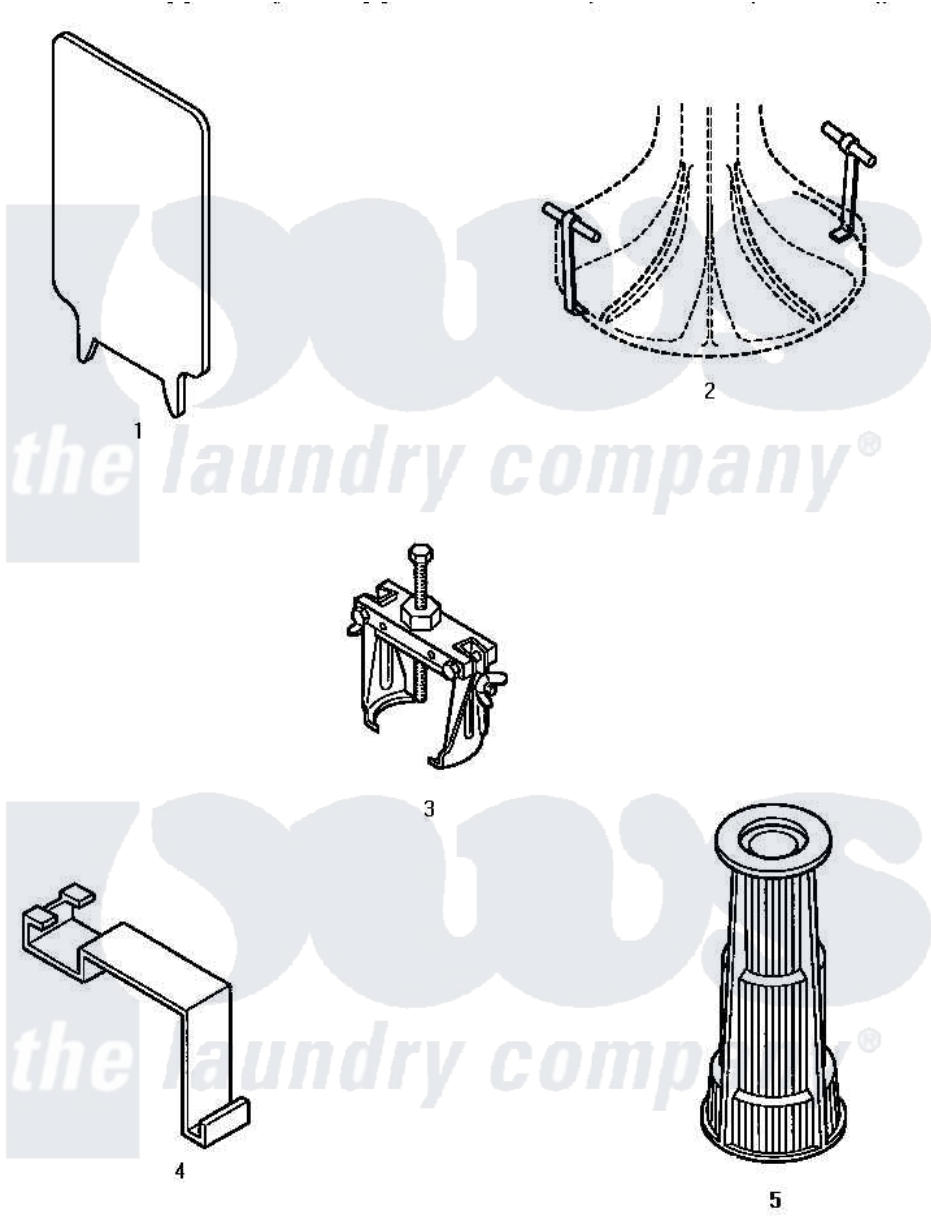

Amana LW4603W (BOM: P1163403W W) 17 - SPECIAL TOOLS

Amana Residential Amana LW4603W (BOM: P1163403W W) Washer Parts Parts Diagram 17 - SPECIAL TOOLS

Click on the part number to view part

Item	Original Part Number	Replaced By	Status	Part Description
1	<a href="#">272P4</a>			Tool, Lid Switch Instal
2	<a href="#">254P4P</a>			Agitator Hooks
3	253P4	<a href="#">294P4</a>		Bell Tool
4	<a href="#">273P4</a>			Tub Cover Gasket Tool
5	274P4	<a href="#">293P4</a>		Seal Tool