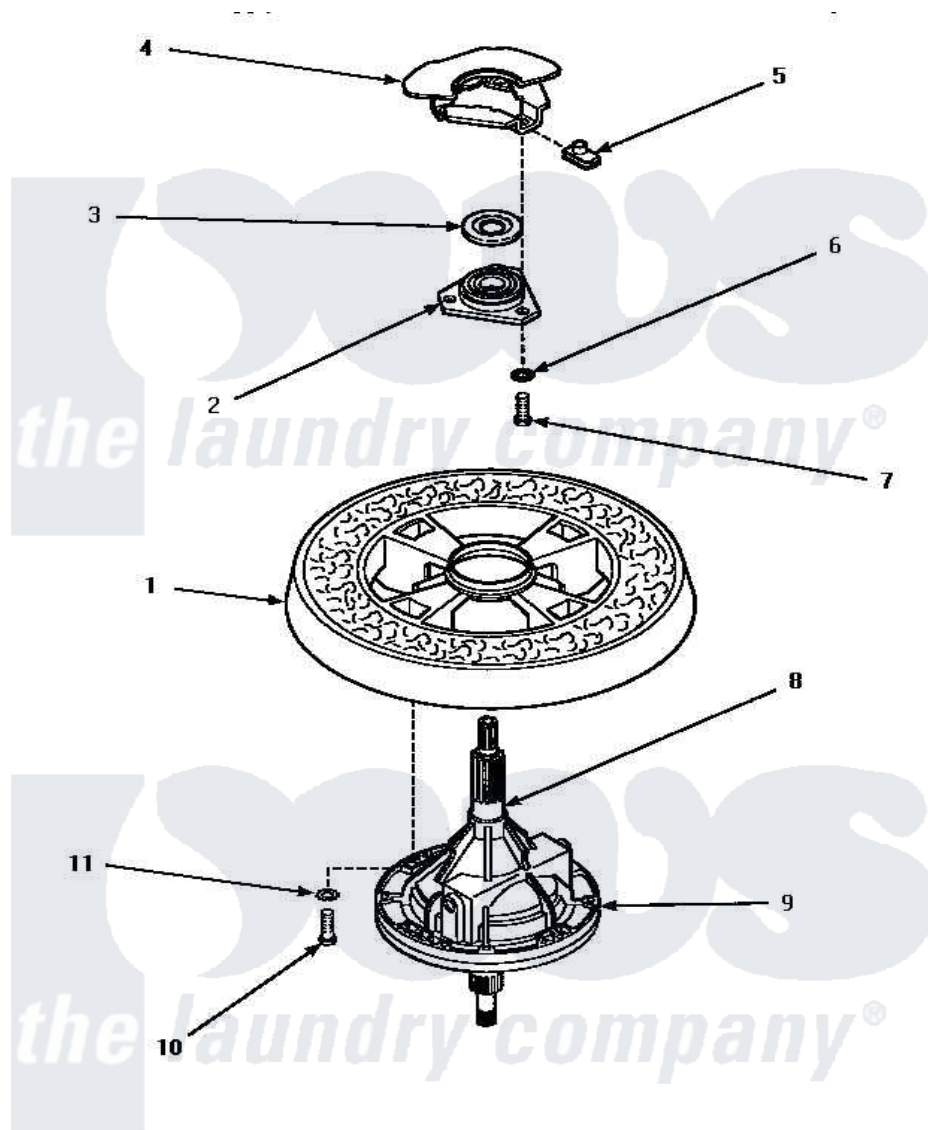

Amana LW4603W (BOM: P1163403W W) 18 - TRANSMISSION ASSY & BALANCE RING

TRANSMISSION ASSEMBLY AND BALANCE RING

Amana Residential Amana LW4603W (BOM: P1163403W W) Washer Parts Parts Diagram 18 - TRANSMISSION ASSY & BALANCE RING

[Click on the part number to view part](#)

Item	Original Part Number	Replaced By	Status	Part Description
1	34731		Not Available	ASSY,BALANCE RING-COMPL
2	27182	40004201P		Main Bearing Assembly
3	27187			Flinger
4	Y00000000		Not Available	SEE NOTE OUTER TUB
5	27222			Nut, Retainer 5/16-18
6	04366			Lockwasher, 5/16intshkp
7	01355		Not Available	SCREW
8	27604P			Never-Seeze 1 Oz Tube
9	Y34526	34526P		Assembly, Transmission
10	27200		Not Available	CAP SCREW
11	02431			Lockwasher, 1/4 Ext Shk