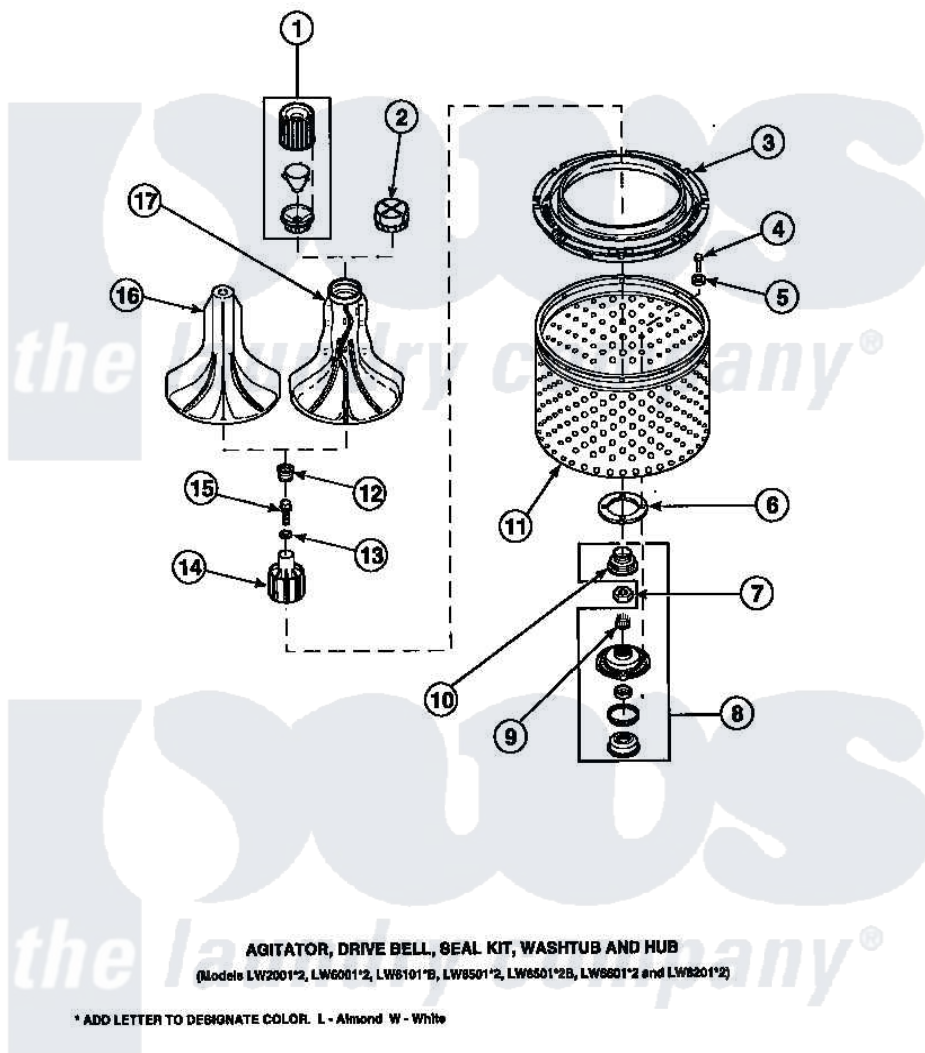

Amana LW6001W2 (BOM: PLW6001W2 A) 02 - AGITATOR/DRIVE BELL/SEAL KIT/TUB & HUB

Amana Residential Amana LW6001W2 (BOM: PLW6001W2 A) Washer Parts Parts Diagram 02 - AGITATOR/DRIVE BELL/SEAL KIT/TUB & HUB
 Click on the part number to view part

Item	Original Part Number	Replaced By	Status	Part Description
1	36542	40002101W		Assembly, Fabric Softner
2	36515			Cap, Agitator
3	35035			Guard, Clothes
4	27202	W10116787		Screw
5	28094			Gasket
7	Y29220	40016301		Nut, Lock
8	495P3	R9900552		Hub And Seal
9	29728	40008301		Insert, Spline
10	36425	40016101		Seal, Bell Drive
12	36511	40008401		Plug, Bell
13	36472			O-Ring
15	34288	40065102		Screw, Shoulder 1/4
16	33513			Agitator, Short-Coin
17	33174	40000501W		Agitator, Flex Vane