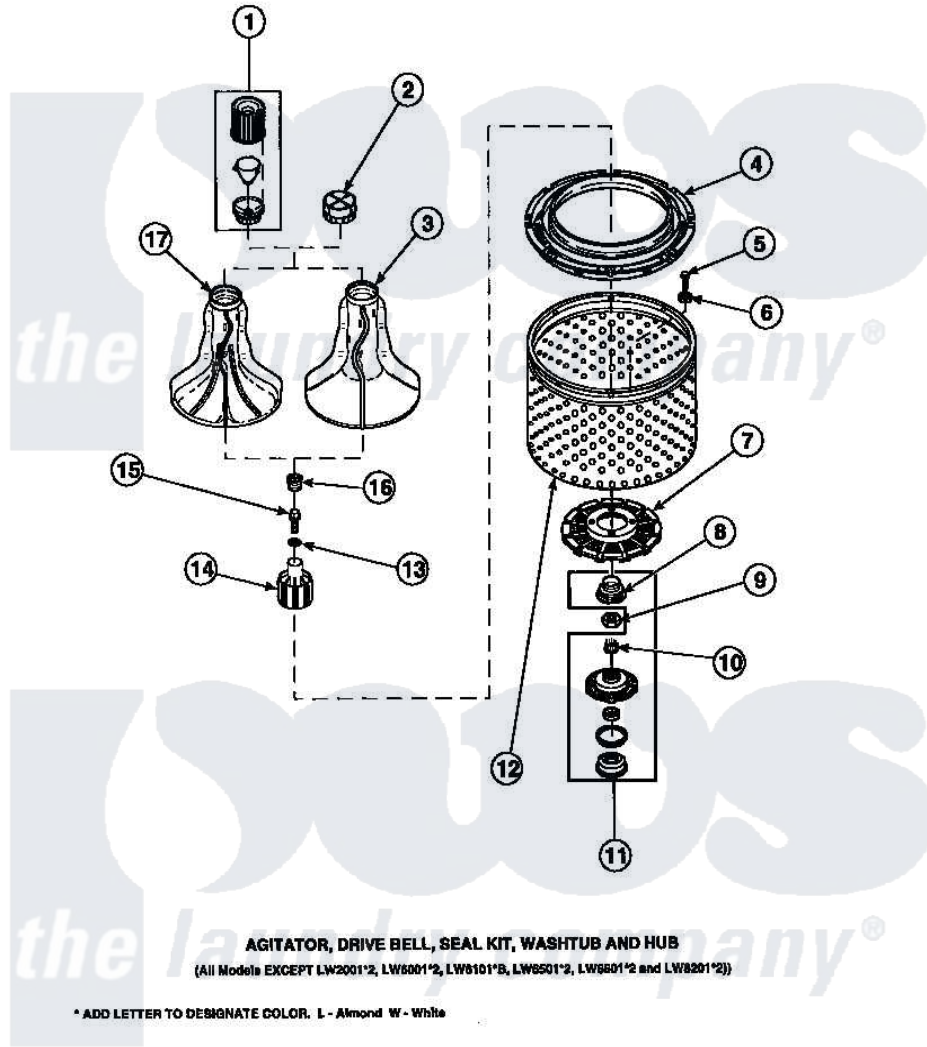

Amana LW6001W2 (BOM: PLW6001W2 A) 03 - AGITATOR/DRIVE BELL/SEAL KIT/TUB & HUB

Amana Residential Amana LW6001W2 (BOM: PLW6001W2 A) Washer Parts Parts Diagram 03 - AGITATOR/DRIVE BELL/SEAL KIT/TUB & HUB
 Click on the part number to view part

Item	Original Part Number	Replaced By	Status	Part Description
1	36542	40002101W		Assembly, Fabric Softner
2	36515			Cap, Agitator
3	36507	40000501W		Agitator, Flex Vane
4	35035			Guard, Clothes
5	27202	W10116787		Screw
6	28094			Gasket
7	32998	39371		Filter Lin
8	36425	40016101		Seal, Bell Drive
9	Y29220	40016301		Nut, Lock
10	29728	40008301		Insert, Spline
11	495P3	R9900552		Hub And Seal
12	33501P	R9900144		Kit- Wash
13	36472			O-Ring
14	36443P	R9900189		Kit, Drive Bell And Seal
15	34288	40065102		Screw, Shoulder 1/4