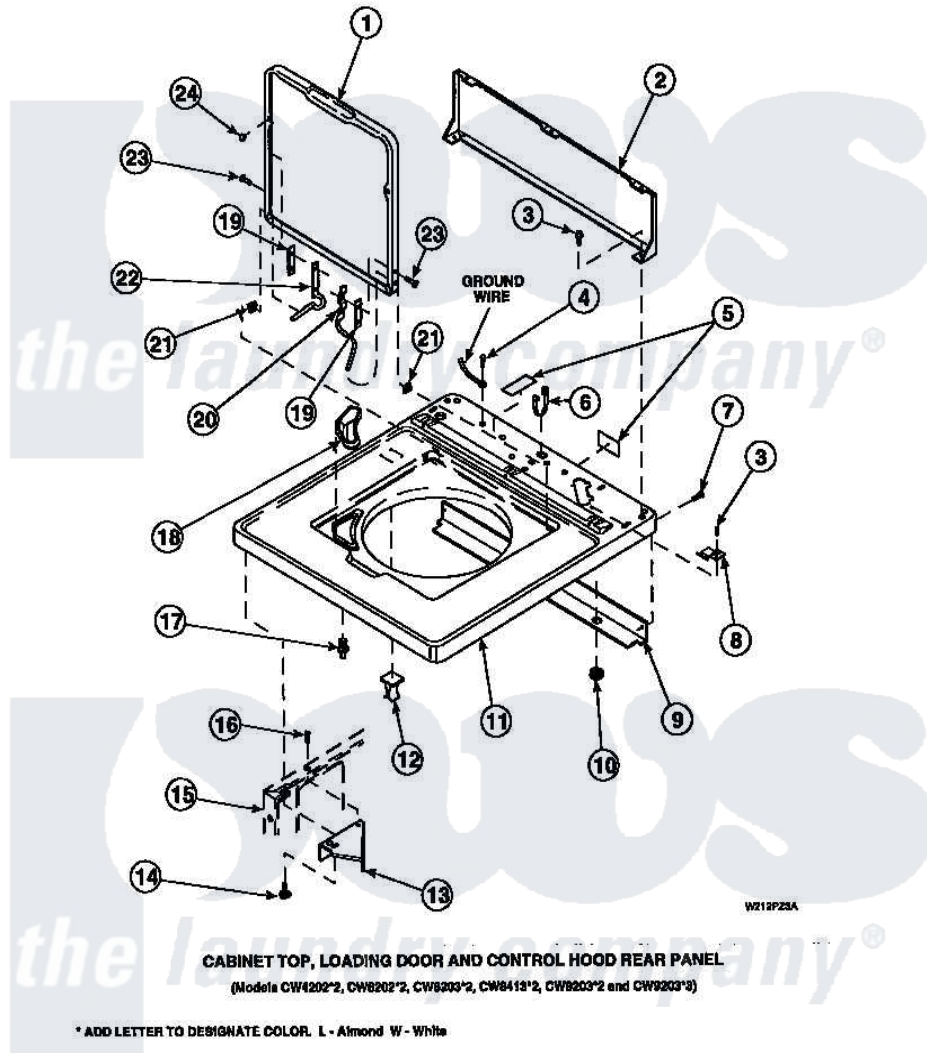

**Amana LW6001W2 (BOM: PLW6001W2 A) 05 - CAB TOP/LOADING DR & CTRL HOOD REAR PAN**

Amana Residential Amana LW6001W2 (BOM: PLW6001W2 A) Washer Parts Parts Diagram 05 - CAB TOP/LOADING DR & CTRL HOOD REAR PAN  
 Click on the part number to view part

Item	Original Part Number	Replaced By	Status	Part Description
2	34903		Not Available	PANEL, BACK HOOD (USE 37782)
3	23962	<a href="#">W10116760</a>		Screw
4	<a href="#">52909</a>			Screw, 10B-16 X 1/2 HeX
6	21903	<a href="#">211881</a>		Grommet, Cord Part Not Used-Gas Models Only
7	27196	<a href="#">27001200</a>		Screw
8	35887	<a href="#">40063901</a>		Clip, Hold Down
11	34902P		Not Available	TOP
12	36519		Not Available	CLIP
13	<a href="#">36034</a>			Bracket, Director-Module
14	Y31644	<a href="#">27001200</a>		Screw
15	34475P		Not Available	CABINET
16	36035		Not Available	SCREW,8-18X3/8 PHIL FLT HD
17	<a href="#">56534</a>			Barrel, Support