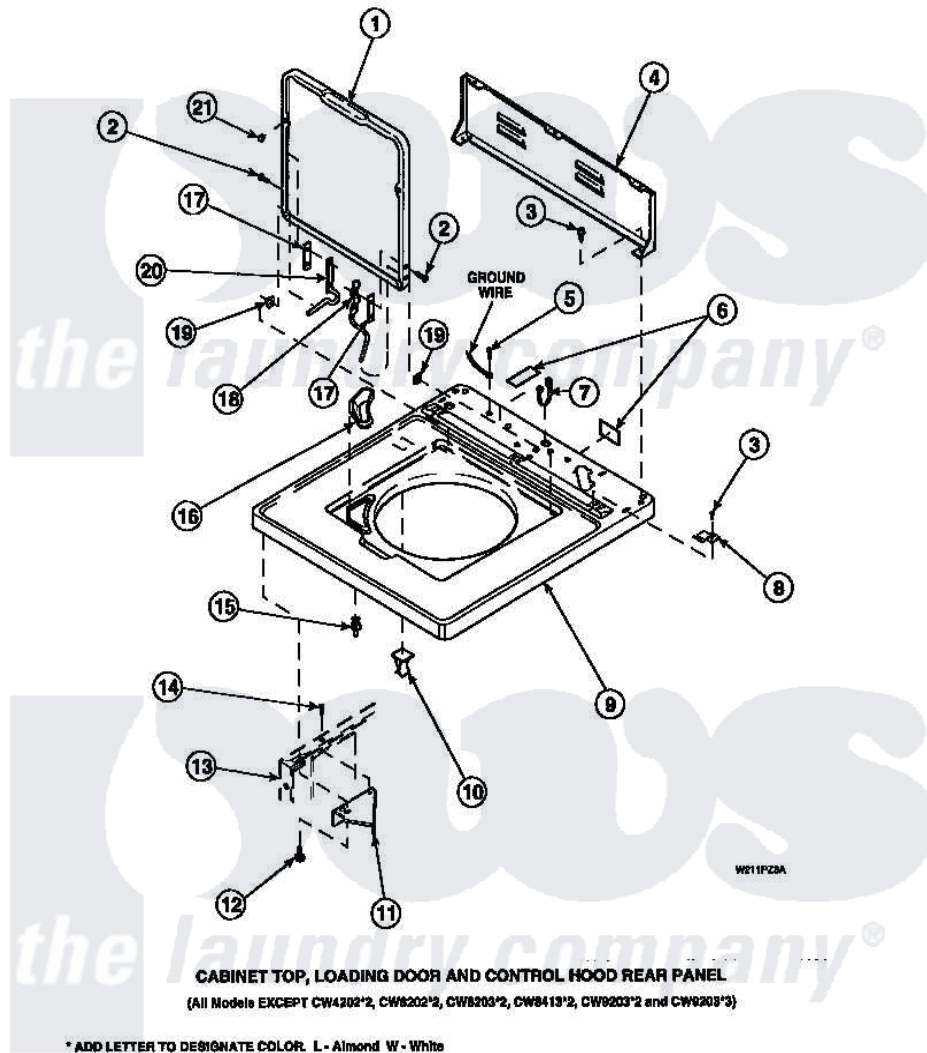

**Amana LW6001W2 (BOM: PLW6001W2 A) 06 - CAB TOP/LOADING DR & CTRL HOOD REAR PAN**

Amana Residential Amana LW6001W2 (BOM: PLW6001W2 A) Washer Parts Parts Diagram 06 - CAB TOP/LOADING DR & CTRL HOOD REAR PAN  
 Click on the part number to view part

Item	Original Part Number	Replaced By	Status	Part Description
1	33541P		Not Available	LID
2	34337	<a href="#">W10119828</a>		Screw, Lid Hinge Mounting
3	23962	<a href="#">W10116760</a>		Screw
4	34903		Not Available	PANEL, BACK HOOD (USE 37782)
5	<a href="#">52909</a>			Screw, 10B-16 X 1/2 HeX
6	24903		Not Available	STICKER,DISCONNECT POW
7	21903	<a href="#">211881</a>		Grommet, Cord Part Not Used-Gas Models Only
8	35887	<a href="#">40063901</a>		Clip, Hold Down
9	34902P		Not Available	TOP
10	36519		Not Available	CLIP
11	<a href="#">36034</a>			Bracket, Director-Module
12	Y31644	<a href="#">27001200</a>		Screw
13	34475P		Not Available	CABINET

14	36035	Not Available	SCREW,8-18X3/8 PHIL FLT HD
15	<a href="#">56534</a>		Barrel, Support
16	34776	Not Available	DISPENSER,BLEACH
17	<a href="#">34338</a>		Gasket, Hinge
18	<a href="#">36437</a>		Hinge, Lid R
19	33446	<a href="#">40008201</a>	Bushing, Hinge
20	<a href="#">36513</a>		Hinge, Left
21	21685	<a href="#">40038001</a>	Bumper
NI	<a href="#">26594P</a>		Grease, Silicone - 2 Oz Tube