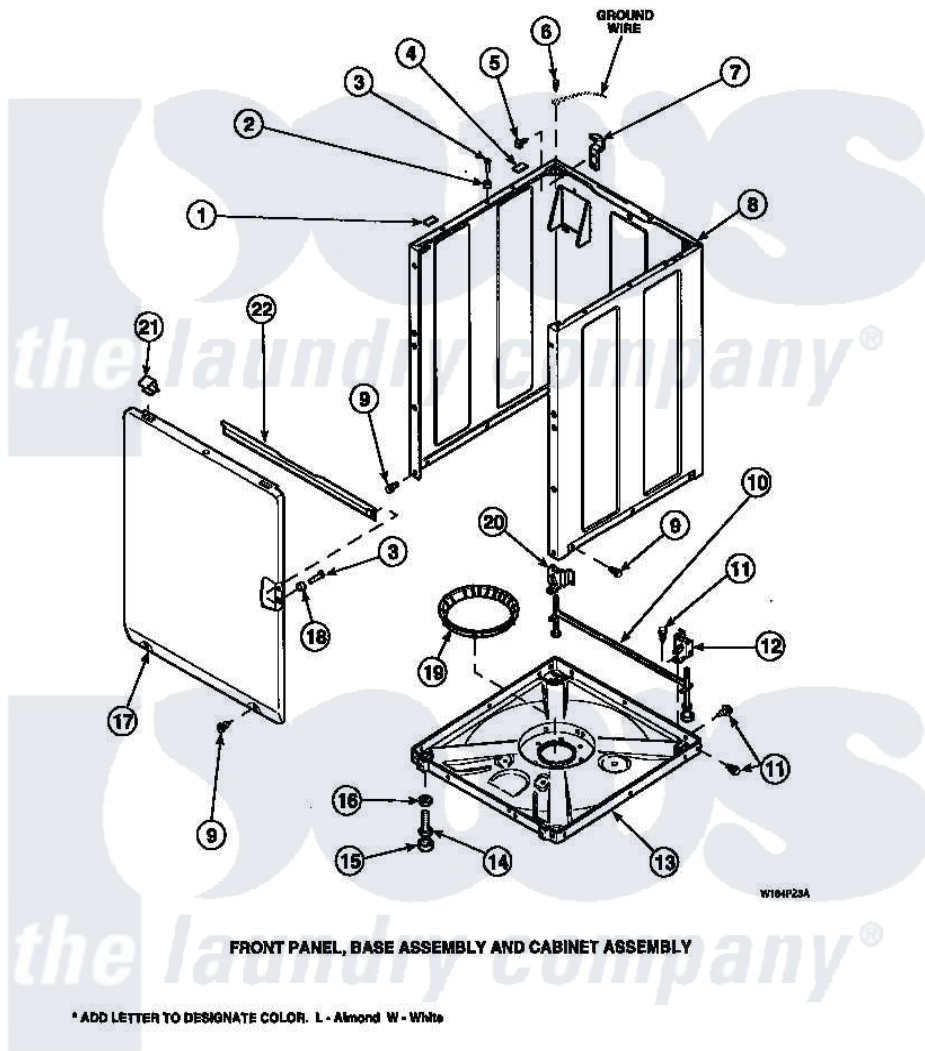

# Amana LW6001W2 (BOM: PLW6001W2 A) 08 - FRONT PANEL, BASE ASSY AND CABINET ASSY

Amana Residential Amana LW6001W2 (BOM: PLW6001W2 A) Washer Parts Parts Diagram 08 - FRONT PANEL, BASE ASSY AND CABINET ASSY  
 Click on the part number to view part

Item	Original Part Number	Replaced By	Status	Part Description
1	<a href="#">Y56128</a>			Pad, Bumper
2	56079	<a href="#">505187</a>		Locator, Panel
3	32671	<a href="#">Y014874</a>		Screw, Idler Arm And Sleeve
4	<a href="#">36226</a>			Pad, Bumper .25
5	34499		Not Available	SCREW, No.10B X 1/4 TAP IN HX
6	23962	<a href="#">W10116760</a>		Screw
7	<a href="#">Y27103</a>			Hinge, Hold-Down Lug
8	34475P		Not Available	CABINET
9	27196	<a href="#">27001200</a>		Screw
10	<a href="#">34443</a>			Assembly, Leg And Stabilier
11	35148		Not Available	SCREW, 1/4-14 X 3/8 HX HD
12	36036		Not Available	BRACKET, SLL-RIGHT
13	<a href="#">36599P</a>			Assembly Nut/ Leg Base
"	<a href="#">34434P</a>			Assembly Nut/Leg Base

14	Y34319	<a href="#">22003428</a>	Leg, Adjustable
15	34318	<a href="#">40016001</a>	Foot, Rubber
16	Y21899	<a href="#">40038101</a>	Nut, Leg
17	34656P	Not Available	NOT GOOD No. SEE NOTE PNL, FRONT
18	<a href="#">28102</a>		Locator, Panel
19	36108	Not Available	SNUBBER PAD & ISOLATOR
20	<a href="#">36037</a>		Bracket, SII-Left
21	<a href="#">35865</a>		Clip, Hold-Down Front Panel
22	Y35097	Not Available	BRACE, FRT PNL