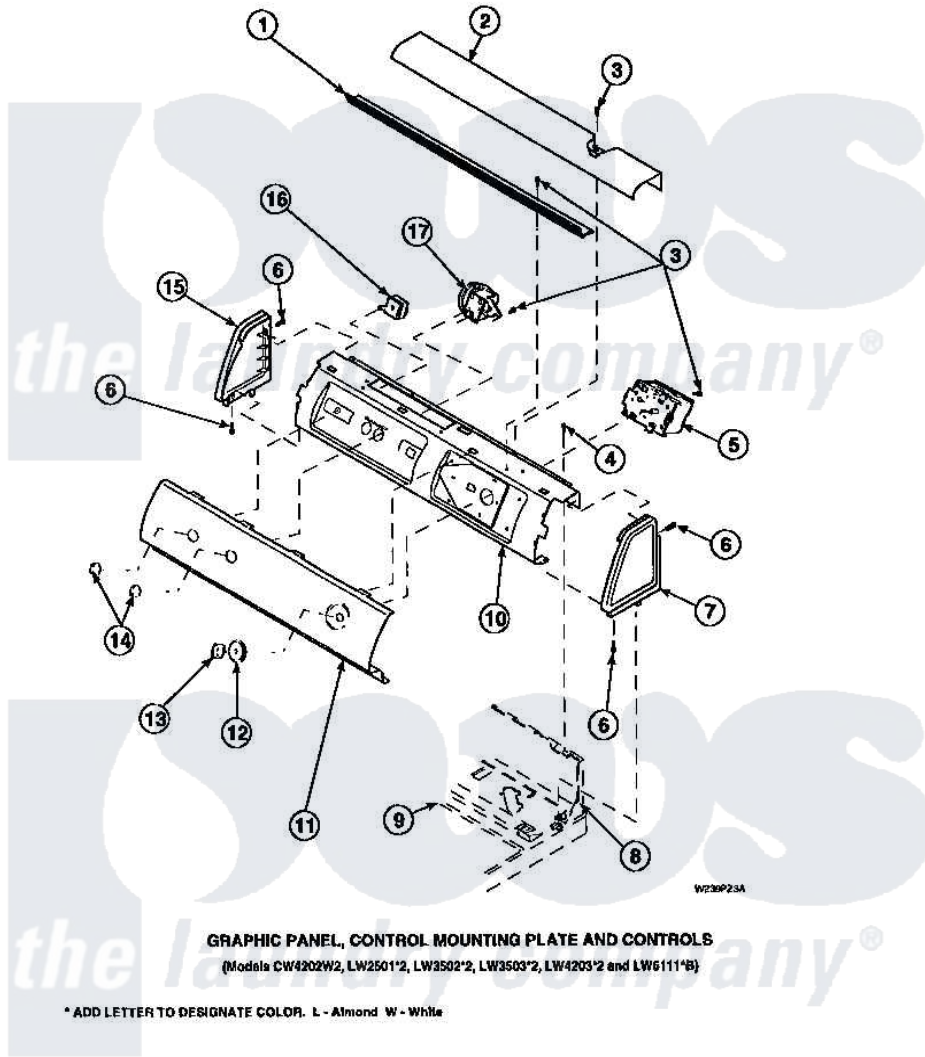

Amana LW6001W2 (BOM: PLW6001W2 A) 09 - GRAPHIC PANEL, CTRL MTG PLATE AND CTRLS

Amana Residential Amana LW6001W2 (BOM: PLW6001W2 A) Washer Parts Parts Diagram 09 - GRAPHIC PANEL, CTRL MTG PLATE AND CTRLS
 Click on the part number to view part

Item	Original Part Number	Replaced By	Status	Part Description
1	Y34826		Not Available	DIFFUSER,LAMP-CLEAR
3	23962	W10116760		Screw
4	34904	489355		Screw, 8 X 1/2
5	31239	31239P		Timer 3 Cycle Package
6	501086	90767		Screw, 8A X 3/8 HeX Washer Head Tapping
8	34903		Not Available	PANEL, BACK HOOD (USE 37782)
9	34902P		Not Available	TOP
10	34821		Not Available	CONTROL MOUNTING PLATE
16	35115			Switch, TemPerature 3 P
17	36045	40055101		Switch, Pressure