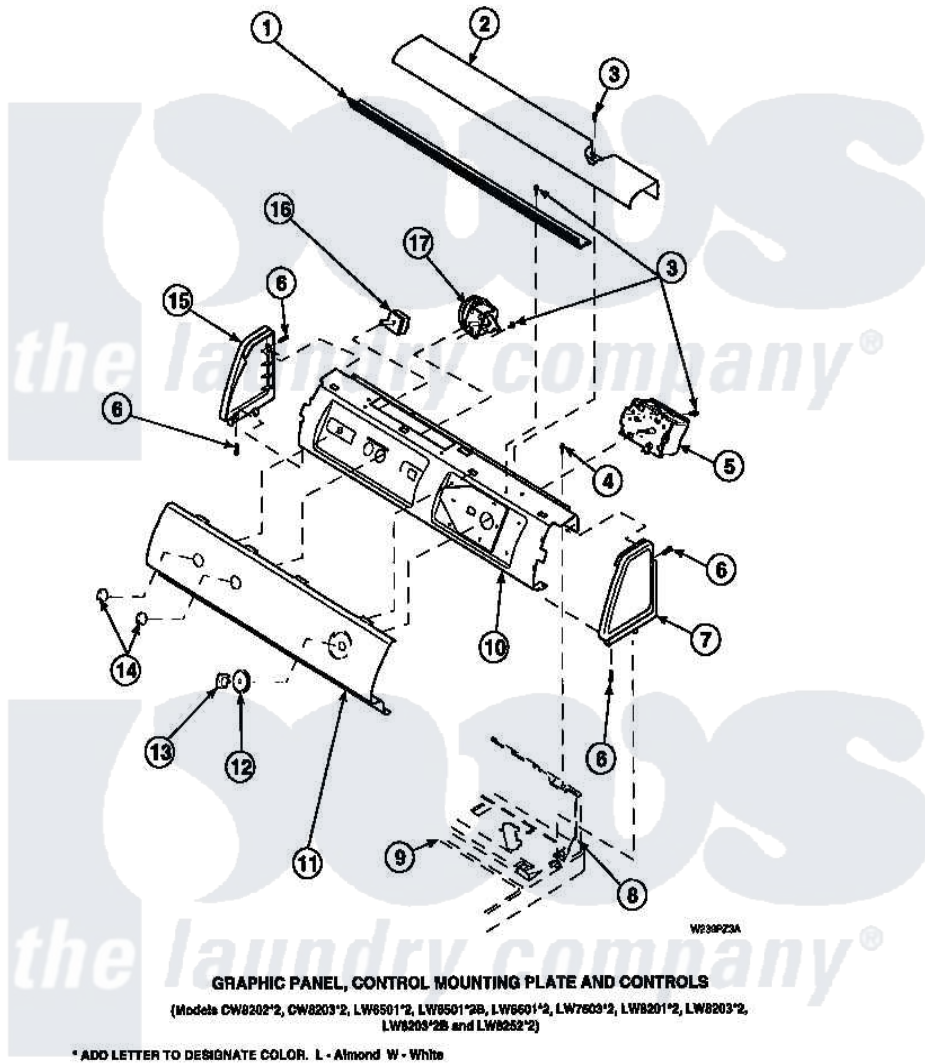

**Amana LW6001W2 (BOM: PLW6001W2 A) 10 - GRAPHIC PANEL, CTRL
MTG PLATE AND CTRLS**

Amana Residential Amana LW6001W2 (BOM: PLW6001W2 A) Washer Parts Parts Diagram 10 - GRAPHIC PANEL, CTRL MTG PLATE AND CTRLS
Click on the part number to view part

Item	Original Part Number	Replaced By	Status	Part Description
1	Y34826		Not Available	DIFFUSER,LAMP-CLEAR
2	34824		Not Available	TOP COVER
3	23962	W10116760		Screw
4	34904	489355		Screw, 8 X 1/2
5	31239	31239P		Timer 3 Cycle Package
6	501086	90767		Screw, 8A X 3/8 HeX Washer Head Tapping
7	34817		Not Available	END CAP(RIGHT)
8	34903		Not Available	PANEL, BACK HOOD (USE 37782)
9	34902P		Not Available	TOP
10	34821		Not Available	CONTROL MOUNTING PLATE
11	37681W		Not Available	PANEL, GRAPHICS (WHITE)
"	36613		Not Available	GRAPHIC PANEL
12	36700		Not Available	TIMER KNOB SKIRT

13	35333	Not Available	TIMER KNOB
14	36701	Not Available	KNOB, TEMP
15	34818	Not Available	END CAP(LEFT)
16	35115		Switch, TemPerature 3 P
17	35010	39035	Switch, Pressure-Var
"	36045	40055101	Switch, Pressure