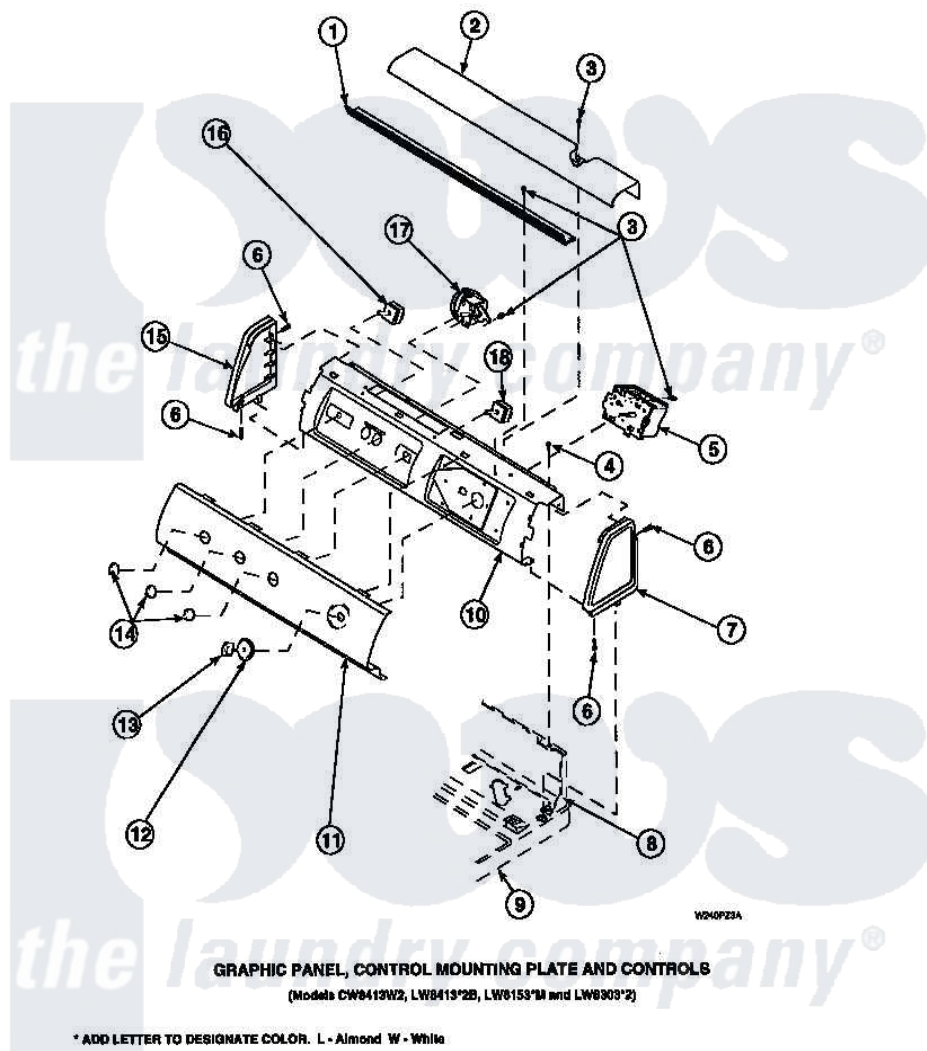

**Amana LW6001W2 (BOM: PLW6001W2 A) 11 - GRAPHIC PANEL, CTRL MTG PLATE AND CTRLS**

Amana Residential Amana LW6001W2 (BOM: PLW6001W2 A) Washer Parts Parts Diagram 11 - GRAPHIC PANEL, CTRL MTG PLATE AND CTRLS  
 Click on the part number to view part

Item	Original Part Number	Replaced By	Status	Part Description
1	Y34826		Not Available	DIFFUSER,LAMP-CLEAR
2	34824		Not Available	TOP COVER
3	23962	<a href="#">W10116760</a>		Screw
4	34904	<a href="#">489355</a>		Screw, 8 X 1/2
5	<a href="#">36607</a>			Timer, 4 Cycle
6	501086	<a href="#">90767</a>		Screw, 8A X 3/8 HeX Washer Head Tapping
7	34817		Not Available	END CAP(RIGHT)
8	34903		Not Available	PANEL, BACK HOOD (USE 37782)
9	34902P		Not Available	TOP
10	34821		Not Available	CONTROL MOUNTING PLATE
11	36611		Not Available	PANEL, GRAPHICS
12	36700		Not Available	TIMER KNOB SKIRT
13	35333		Not Available	TIMER KNOB

14	36701	Not Available	KNOB, TEMP
15	34818	Not Available	END CAP(LEFT)
17	36045	<a href="#">40055101</a>	Switch, Pressure