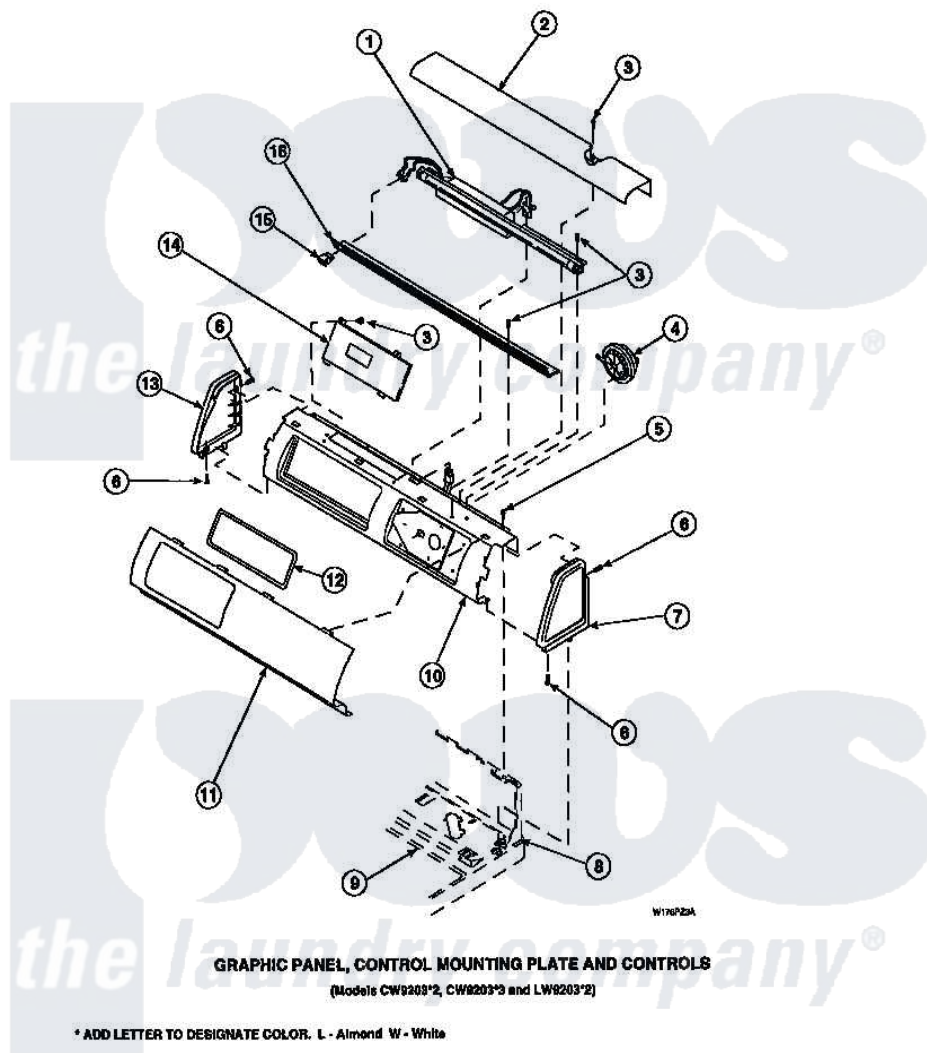

**Amana LW6001W2 (BOM: PLW6001W2 A) 12 - GRAPHIC PANEL, CTRL  
MTG PLATE AND CTRLS**

Amana Residential Amana LW6001W2 (BOM: PLW6001W2 A) Washer Parts Parts Diagram 12 - GRAPHIC PANEL, CTRL MTG PLATE AND CTRLS  
Click on the part number to view part

Item	Original Part Number	Replaced By	Status	Part Description
2	34824		Not Available	TOP COVER
3	23962	<a href="#">W10116760</a>		Screw
5	34904	<a href="#">489355</a>		Screw, 8 X 1/2
6	501086	<a href="#">90767</a>		Screw, 8A X 3/8 HeX Washer Head Tapping
7	34817		Not Available	END CAP(RIGHT)
8	34903		Not Available	PANEL, BACK HOOD (USE 37782)
9	34902P		Not Available	TOP
13	34818		Not Available	END CAP(LEFT)