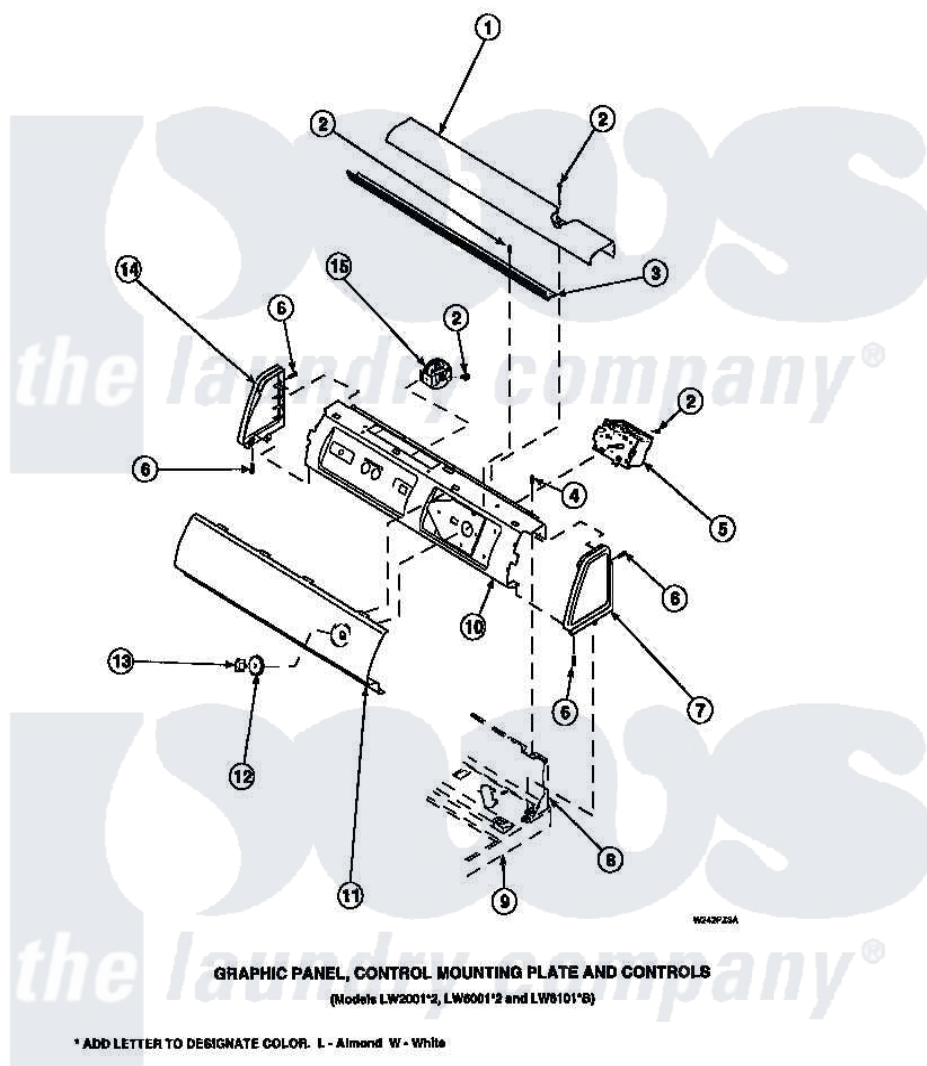

Amana LW6001W2 (BOM: PLW6001W2 A) 13 - GRAPHIC PANEL, CTRL MTG PLATE AND CTRLS

Amana Residential Amana LW6001W2 (BOM: PLW6001W2 A) Washer Parts Parts Diagram 13 - GRAPHIC PANEL, CTRL MTG PLATE AND CTRLS
 Click on the part number to view part

Item	Original Part Number	Replaced By	Status	Part Description
2	23962	W10116760		Screw
3	Y34826		Not Available	DIFFUSER,LAMP-CLEAR
4	34904	489355		Screw, 8 X 1/2
6	501086	90767		Screw, 8A X 3/8 HeX Washer Head Tapping
7	34817		Not Available	END CAP(RIGHT)
8	34903		Not Available	PANEL, BACK HOOD (USE 37782)
9	34902P		Not Available	TOP
10	34821		Not Available	CONTROL MOUNTING PLATE
12	33817		Not Available	ASSY,TIMER SKIRT-BLACK
13	33897			Knob, Timer-Washer-Blac
14	34818		Not Available	END CAP(LEFT)