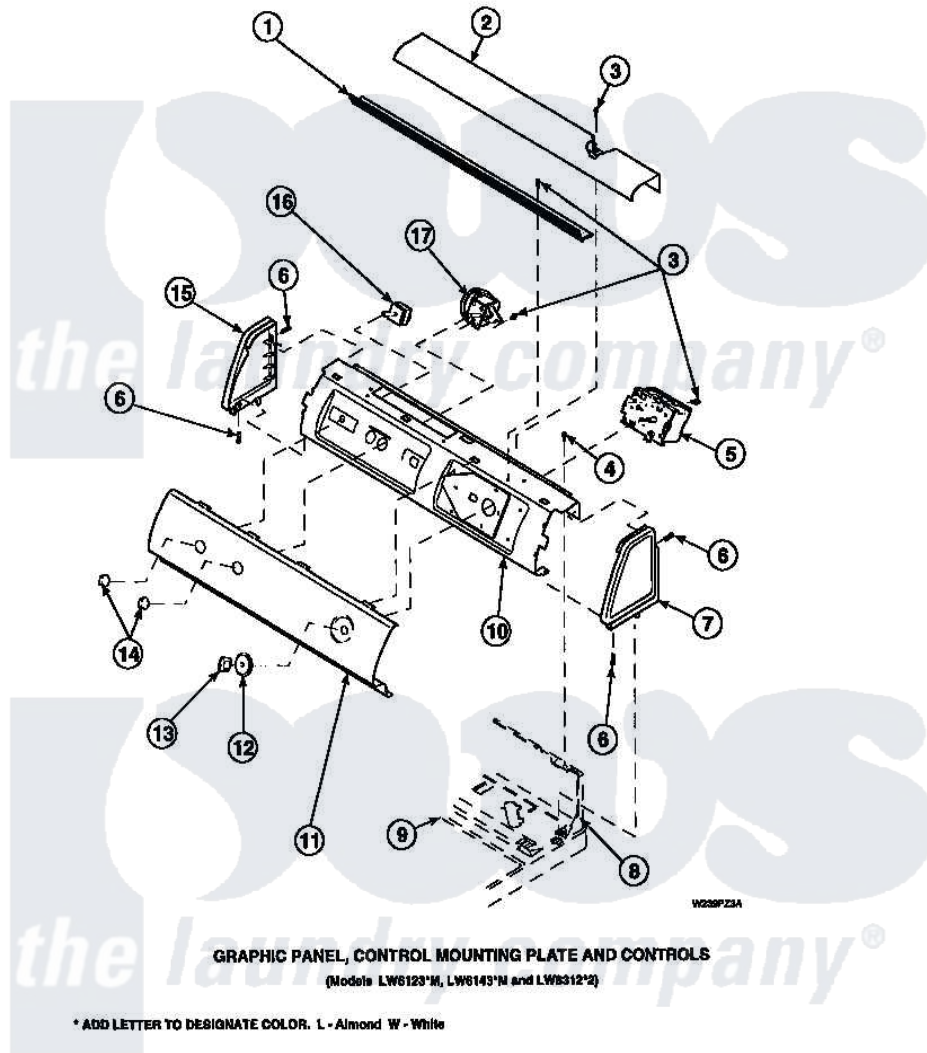

Amana LW6001W2 (BOM: PLW6001W2 A) 14 - GRAPHIC PANEL, CTRL MTG PLATE AND CTRLS

Amana Residential Amana LW6001W2 (BOM: PLW6001W2 A) Washer Parts Parts Diagram 14 - GRAPHIC PANEL, CTRL MTG PLATE AND CTRLS
Click on the part number to view part

Item	Original Part Number	Replaced By	Status	Part Description
1	Y34826		Not Available	DIFFUSER,LAMP-CLEAR
2	34824		Not Available	TOP COVER
3	23962	W10116760		Screw
4	34904	489355		Screw, 8 X 1/2
5	31239	31239P		Timer 3 Cycle Package
6	501086	90767		Screw, 8A X 3/8 HeX Washer Head Tapping
7	34817		Not Available	END CAP(RIGHT)
8	34903		Not Available	PANEL, BACK HOOD (USE 37782)
9	34902P		Not Available	TOP
10	34821		Not Available	CONTROL MOUNTING PLATE
11	36626		Not Available	GRAPHIC PANEL
12	36700		Not Available	TIMER KNOB SKIRT
13	35333		Not Available	TIMER KNOB

14	36701	Not Available	KNOB, TEMP
15	34818	Not Available	END CAP(LEFT)
16	35115		Switch, TemPerature 3 P
17	36045	40055101	Switch, Pressure