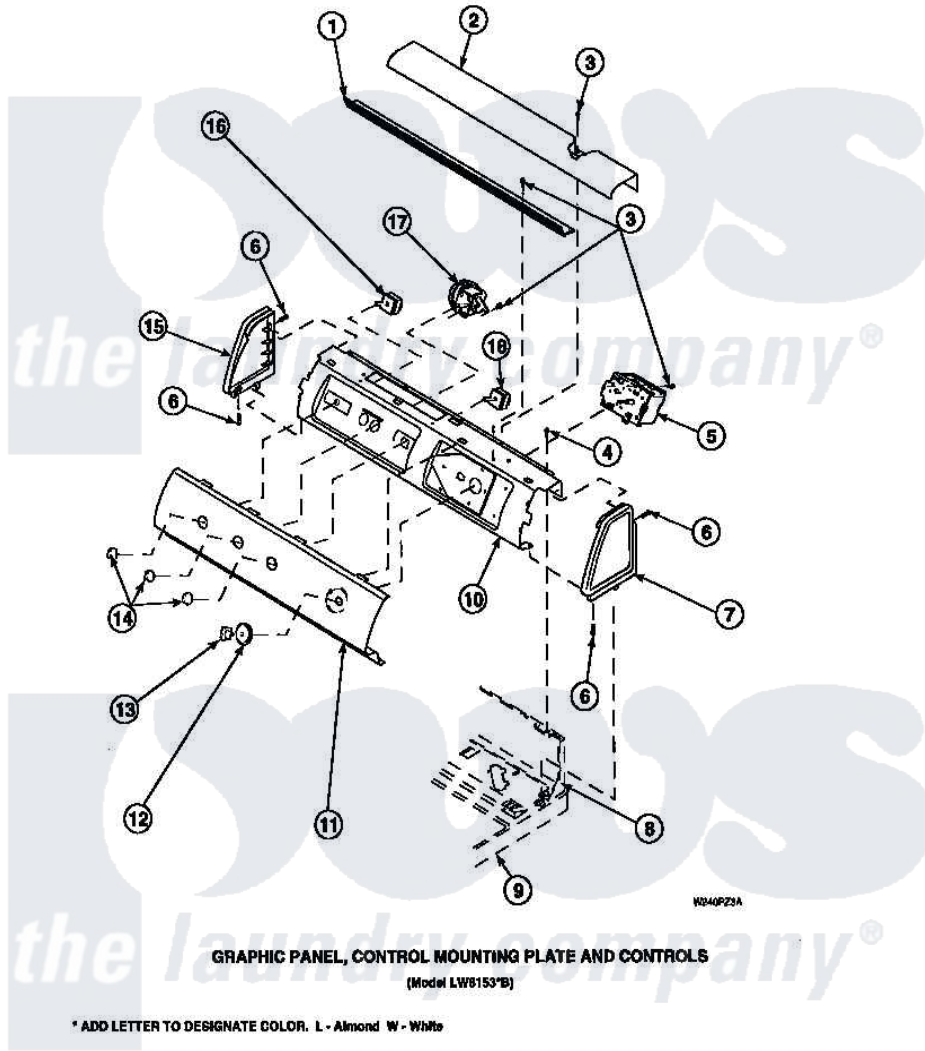

**Amana LW6001W2 (BOM: PLW6001W2 A) 15 - GRAPHIC PANEL, CTRL
MTG PLATE AND CTRLS**

Amana Residential Amana LW6001W2 (BOM: PLW6001W2 A) Washer Parts Parts Diagram 15 - GRAPHIC PANEL, CTRL MTG PLATE AND CTRLS
Click on the part number to view part

Item	Original Part Number	Replaced By	Status	Part Description
1	Y34826		Not Available	DIFFUSER,LAMP-CLEAR
3	23962	W10116760		Screw
4	34904	489355		Screw, 8 X 1/2
6	501086	90767		Screw, 8A X 3/8 HeX Washer Head Tapping
8	34903		Not Available	PANEL, BACK HOOD (USE 37782)
9	34902P		Not Available	TOP
10	34821		Not Available	CONTROL MOUNTING PLATE
17	36045	40055101		Switch, Pressure