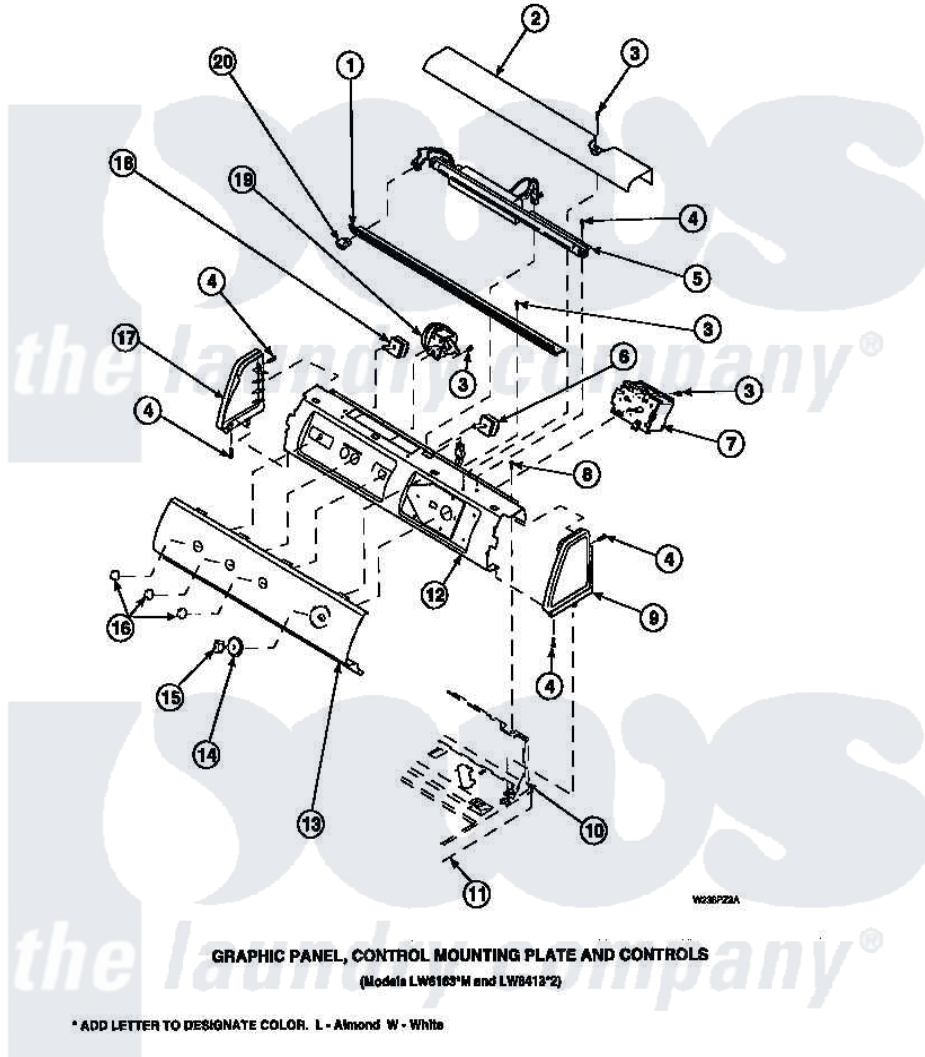

Amana LW6001W2 (BOM: PLW6001W2 A) 16 - GRAPHIC PANEL, CTRL MTG PLATE AND CTRLS

Amana Residential Amana LW6001W2 (BOM: PLW6001W2 A) Washer Parts Parts Diagram 16 - GRAPHIC PANEL, CTRL MTG PLATE AND CTRLS
Click on the part number to view part

Item	Original Part Number	Replaced By	Status	Part Description
2	34824		Not Available	TOP COVER
3	23962	W10116760		Screw
4	501086	90767		Screw, 8A X 3/8 HeX Washer Head Tapping
8	34904	489355		Screw, 8 X 1/2
9	34817		Not Available	END CAP(RIGHT)
10	34903		Not Available	PANEL, BACK HOOD (USE 37782)
11	34902P		Not Available	TOP
12	34821		Not Available	CONTROL MOUNTING PLATE
14	36700		Not Available	TIMER KNOB SKIRT
15	35333		Not Available	TIMER KNOB
16	36701		Not Available	KNOB, TEMP
17	34818		Not Available	END CAP(LEFT)
19	36045	40055101		Switch, Pressure