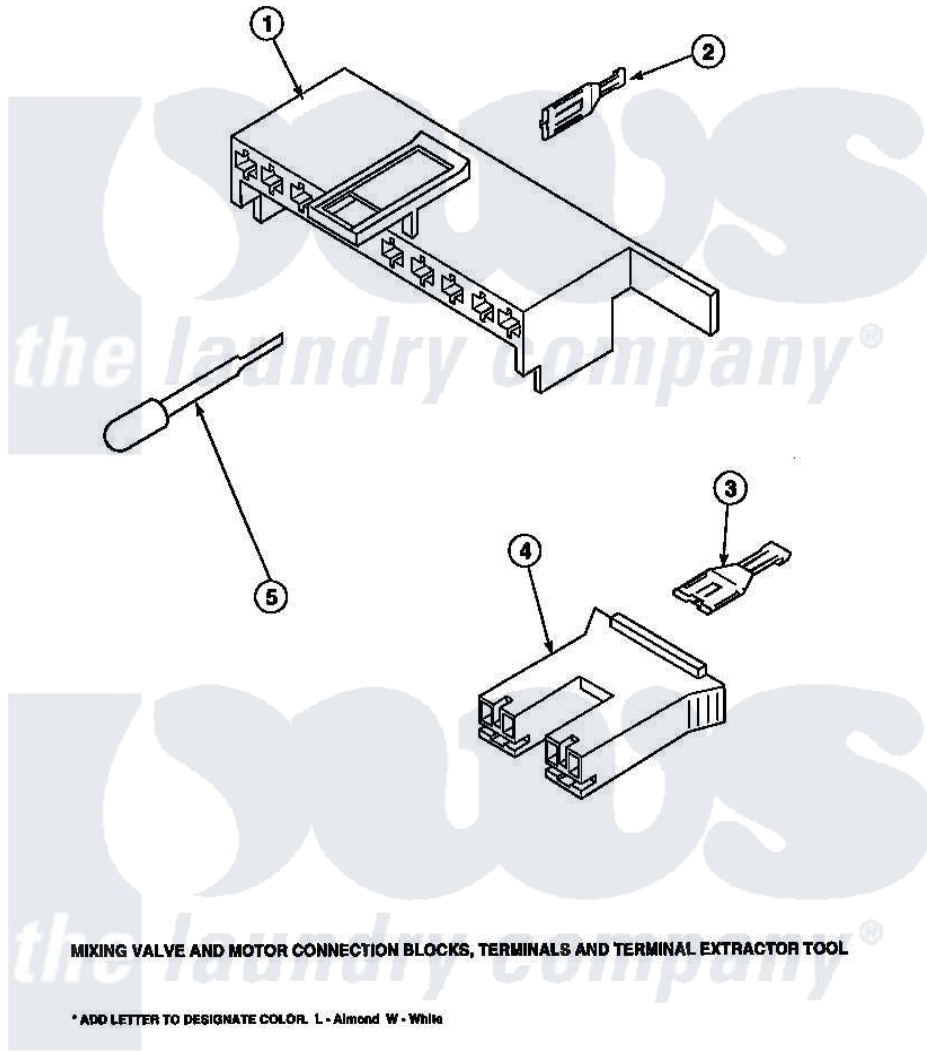

**Amana LW6001W2 (BOM: PLW6001W2 A) 19 - MIXING VALVE & MOTOR
CONN BLOCKS, TERM**

Amana Residential Amana LW6001W2 (BOM: PLW6001W2 A) Washer Parts Parts Diagram 19 - MIXING VALVE & MOTOR CONN BLOCKS, TERM
Click on the part number to view part

Item	Original Part Number	Replaced By	Status	Part Description
1	34677			10 Circuit Plug
2	Y00188			Molex Terminal
3	Y00121		Not Available	SPADE TERMINAL(12 GAUGE) (1/4 INCH-(2) 18 GAUGE WIRES O
4	34676			Plug
"	34675		Not Available	PLUG
5	283P4			Terminal Extractor Tool
NI	34349		Not Available	HOOD HARNESS -
"	35347			Assembly, Wiring Harness
"	36484			Harness Hood
"	35352			Assembly, Wiring Harness-Hood
"	35350			Assembly, Wiring Harness-Hood
"	36059			Assembly, Wiring Harness-Hood