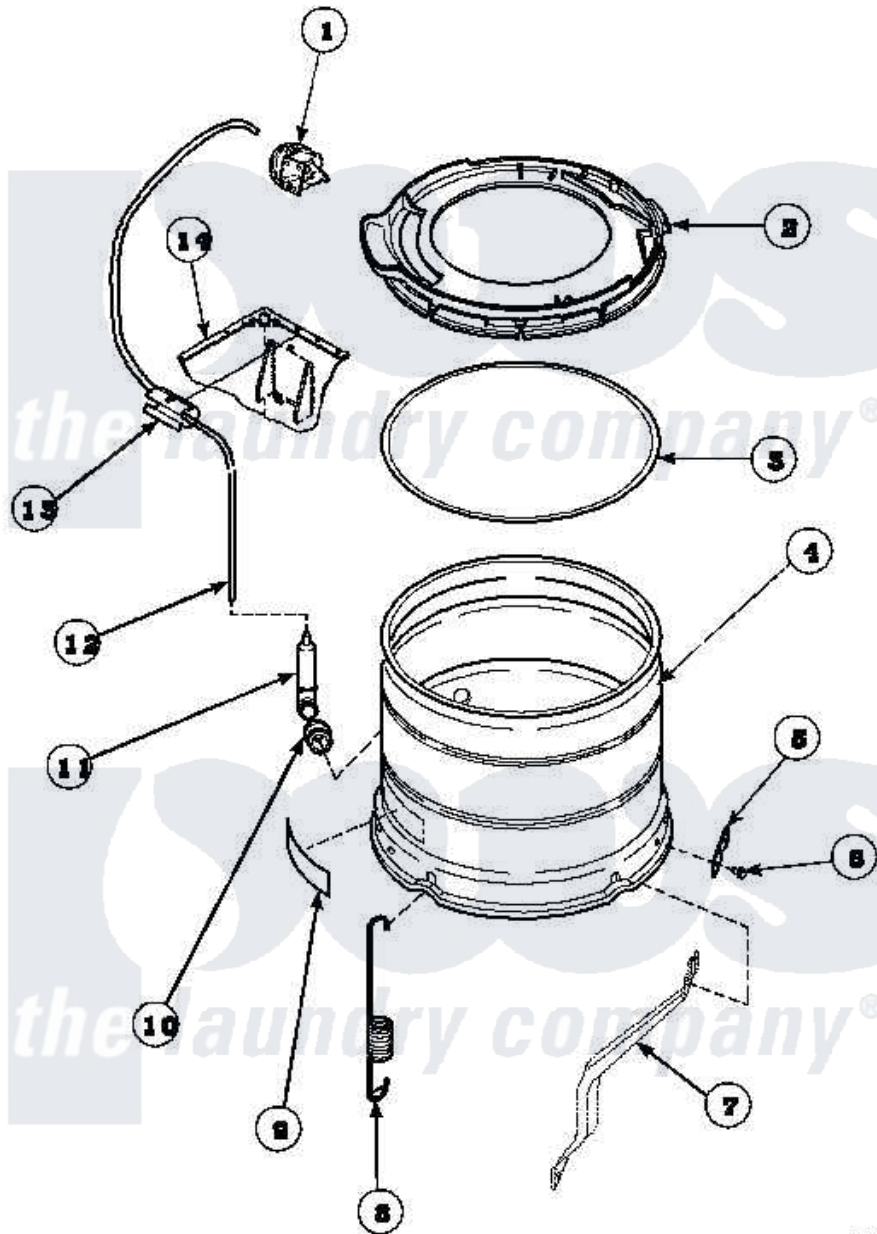

Amana LW6001W2 (BOM: PLW6001W2 A) 21 - OUTER TUB, COVER AND PRESSURE HOSE

W207P11A

Amana Residential Amana LW6001W2 (BOM: PLW6001W2 A) Washer Parts Parts Diagram 21 - OUTER TUB, COVER AND PRESSURE HOSE

Click on the part number to view part

Item	Original Part Number	Replaced By	Status	Part Description
1	36045	40055101		Switch, Pressure
2	36025P			Assembly, Tub Cover and Gasket
3	32857			Gasket, Tub Cover Small
4	34438P			Assembly, Outer Tub
5	27926			Plate, Leg .063
6	35369	40128701		Screw, 5/16-18 X .50
7	34471		Not Available	LEG,SUPPORT
8	35948			Spring, Leg-Large Tub
9	500049		Not Available	STICKER
10	29175	40037801		Grommet
11	30907	40008501		Assembly, Pressure Bulb
12	29213	39125		Tubing 31
13	36985		Not Available	CLIP, HOSE
14	34475P		Not Available	CABINET