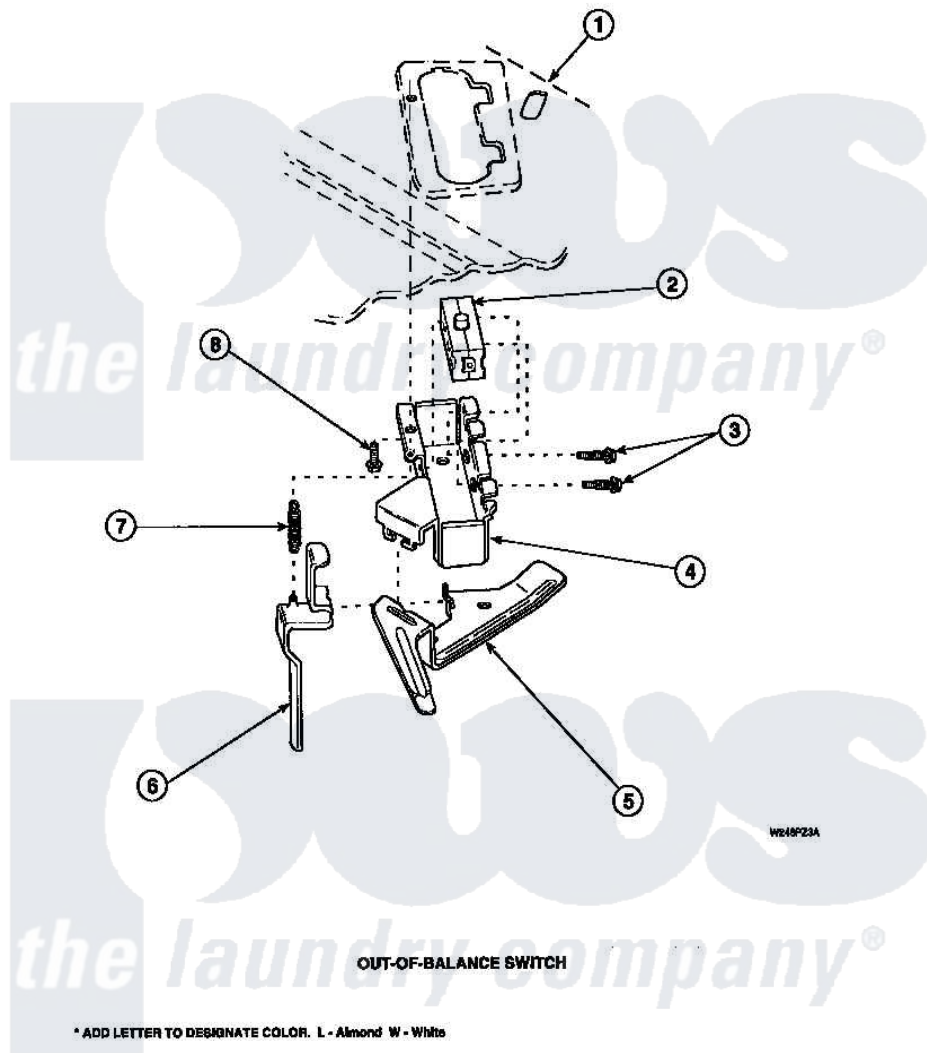

Amana LW6001W2 (BOM: PLW6001W2 A) 22 - OUT-OF-BALANCE SWITCH

Amana Residential Amana LW6001W2 (BOM: PLW6001W2 A) Washer Parts Parts Diagram 22 - OUT-OF-BALANCE SWITCH

Click on the part number to view part

Item	Original Part Number	Replaced By	Status	Part Description
1	34902P		Not Available	TOP
2	33445	27001095		Switch, Lid
3	36510			Screw
4	36497P			Kit, Switch Holder
5	33441			Arm, Actuator
6	33442			Lever, Unbalanced Load
7	33443			Spring
8	23962	W10116760		Screw