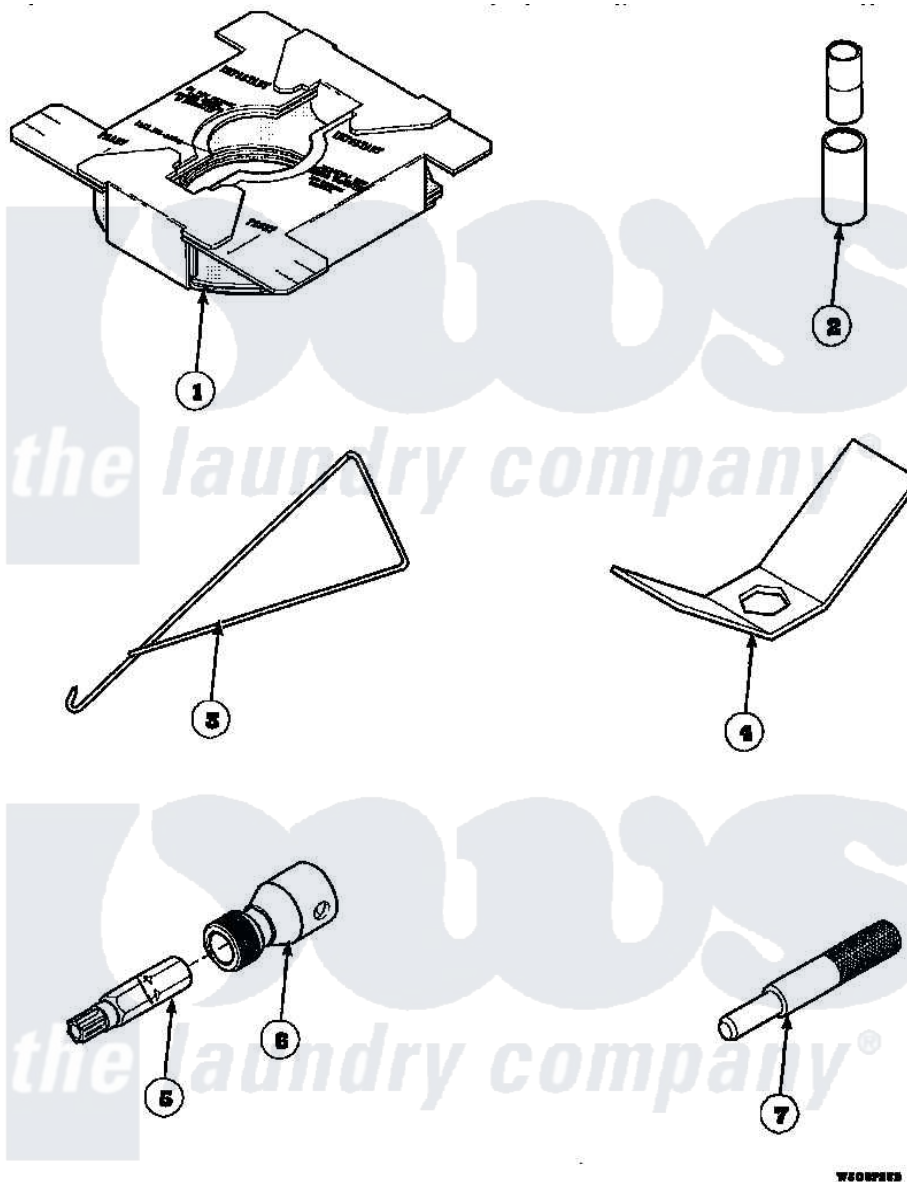

Amana LW6001W2 (BOM: PLW6001W2 A) 24 - SPECIAL TOOLS

Amana Residential Amana LW6001W2 (BOM: PLW6001W2 A) Washer Parts Parts Diagram 24 - SPECIAL TOOLS
 Click on the part number to view part

Item	Original Part Number	Replaced By	Status	Part Description
1	36926		Not Available	BRACE, SHIPPING
2	242P4			Installer, Spring
3	289P4	321P4		Hook, Spring
4	237P4	306P4		Hex Wrench
5	282P4			T25 Tamper Resistant Bit
6	24161			Torx Bit Holder
7	305P4		Not Available	TOOL, TRANSMISSION PI
NI	555P3	725P3		Kit