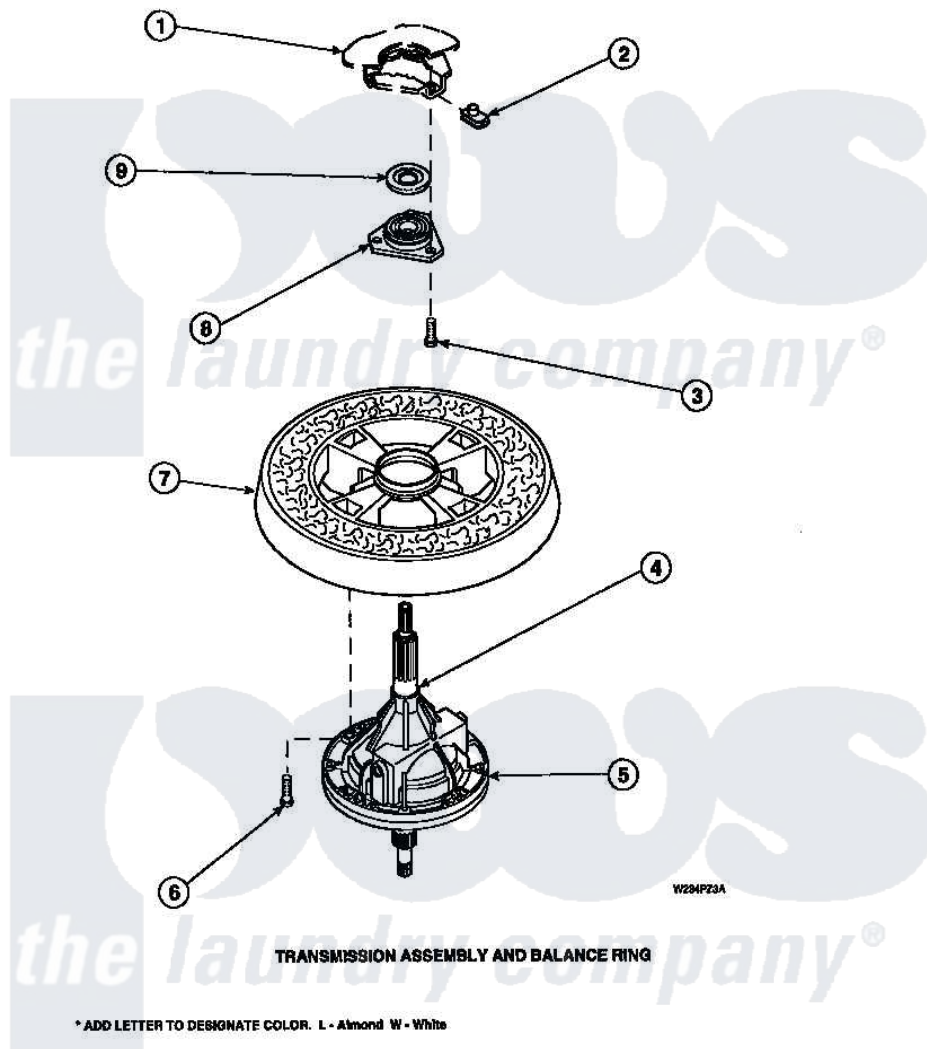

Amana LW6001W2 (BOM: PLW6001W2 A) 27 - TRANSMISSION ASSY AND BALANCE RING

Amana Residential Amana LW6001W2 (BOM: PLW6001W2 A) Washer Parts Parts Diagram 27 - TRANSMISSION ASSY AND BALANCE RING
 Click on the part number to view part

Item	Original Part Number	Replaced By	Status	Part Description
1	34438P			Assembly, Outer Tub
2	27222			Nut, Retainer 5/16-18
3	36991	3400500		Bolt, 3405245 5/16-18 X 3/4
4	27604P			Never-Seeze 1 Oz Tube
5	34526P			Assembly, Transmission
6	37047		Not Available	SCREW, CAP
7	34731		Not Available	ASSY,BALANCE RING-COMPL
8	27182	40004201P		Main Bearing Assembly
9	27187			Flinger