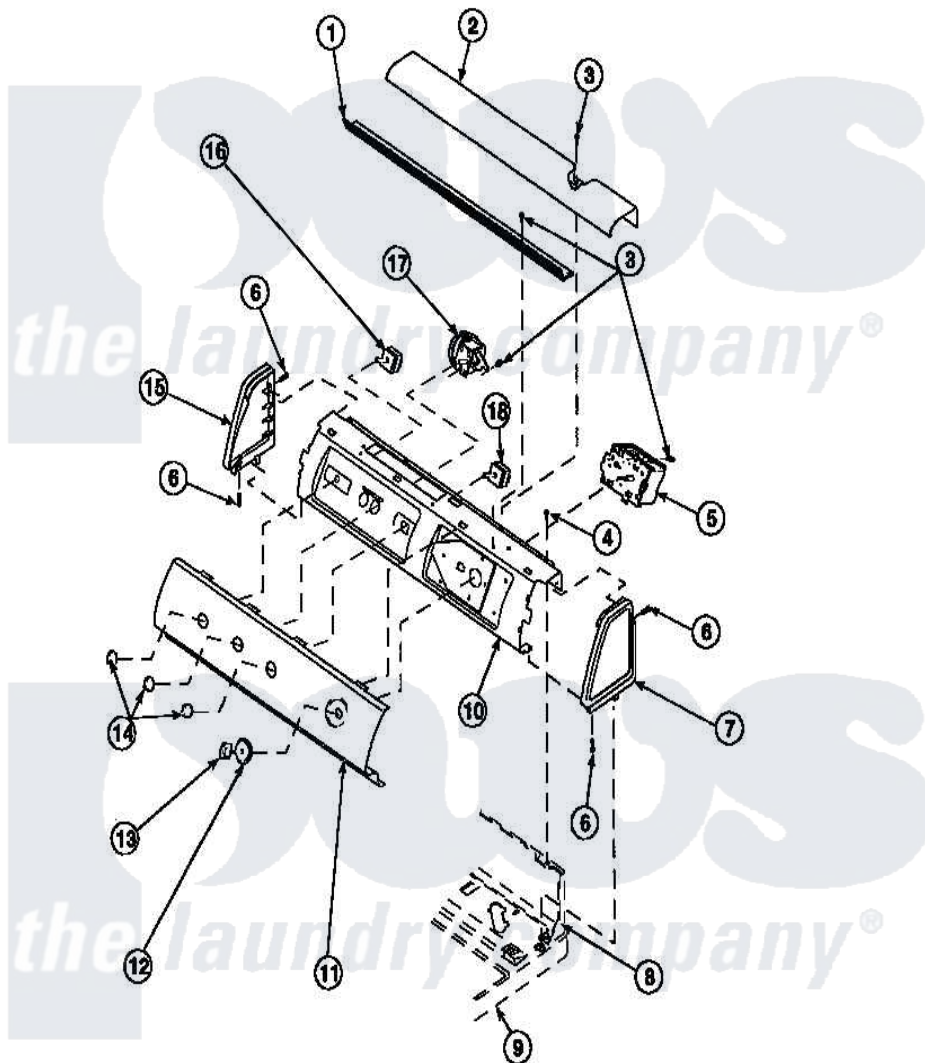

**Amana LW6001W2 (BOM: PLW6001W2 B) 11 - GRAPHIC PANEL, CTRL  
MTG PLATE AND CTRLS**

Amana Residential Amana LW6001W2 (BOM: PLW6001W2 B) Washer Parts Parts Diagram 11 - GRAPHIC PANEL, CTRL MTG PLATE AND CTRLS  
Click on the part number to view part

Item	Original Part Number	Replaced By	Status	Part Description
1	Y34826		Not Available	DIFFUSER,LAMP-CLEAR
2	34824		Not Available	TOP COVER
3	23962	<a href="#">W10116760</a>		Screw
4	34904	<a href="#">489355</a>		Screw, 8 X 1/2
6	501086	<a href="#">90767</a>		Screw, 8A X 3/8 HeX Washer Head Tapping
7	34817		Not Available	END CAP(RIGHT)
8	34903		Not Available	PANEL, BACK HOOD (USE 37782)
9	34902P		Not Available	TOP
10	34821		Not Available	CONTROL MOUNTING PLATE
12	36700		Not Available	TIMER KNOB SKIRT
13	35333		Not Available	TIMER KNOB
14	36701		Not Available	KNOB, TEMP
15	34818		Not Available	END CAP(LEFT)