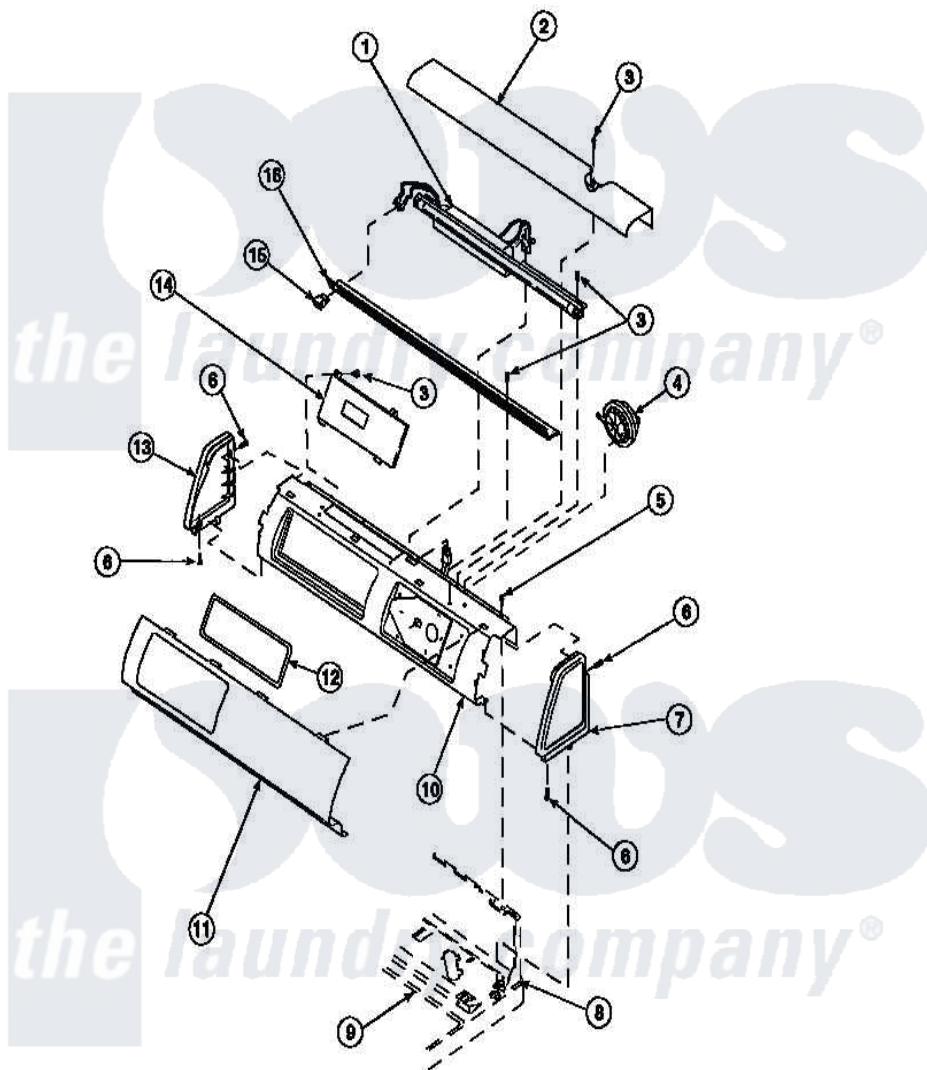

**Amana LW6001W2 (BOM: PLW6001W2 B) 12 - GRAPHIC PANEL, CTRL  
MTG PLATE AND CTRLS**

Amana Residential Amana LW6001W2 (BOM: PLW6001W2 B) Washer Parts Parts Diagram 12 - GRAPHIC PANEL, CTRL MTG PLATE AND CTRLS  
Click on the part number to view part

Item	Original Part Number	Replaced By	Status	Part Description
2	34824		Not Available	TOP COVER
3	23962	<a href="#">W10116760</a>		Screw
5	34904	<a href="#">489355</a>		Screw, 8 X 1/2
6	501086	<a href="#">90767</a>		Screw, 8A X 3/8 HeX Washer Head Tapping
7	34817		Not Available	END CAP(RIGHT)
8	34903		Not Available	PANEL, BACK HOOD (USE 37782)
9	34902P		Not Available	TOP
13	34818		Not Available	END CAP(LEFT)