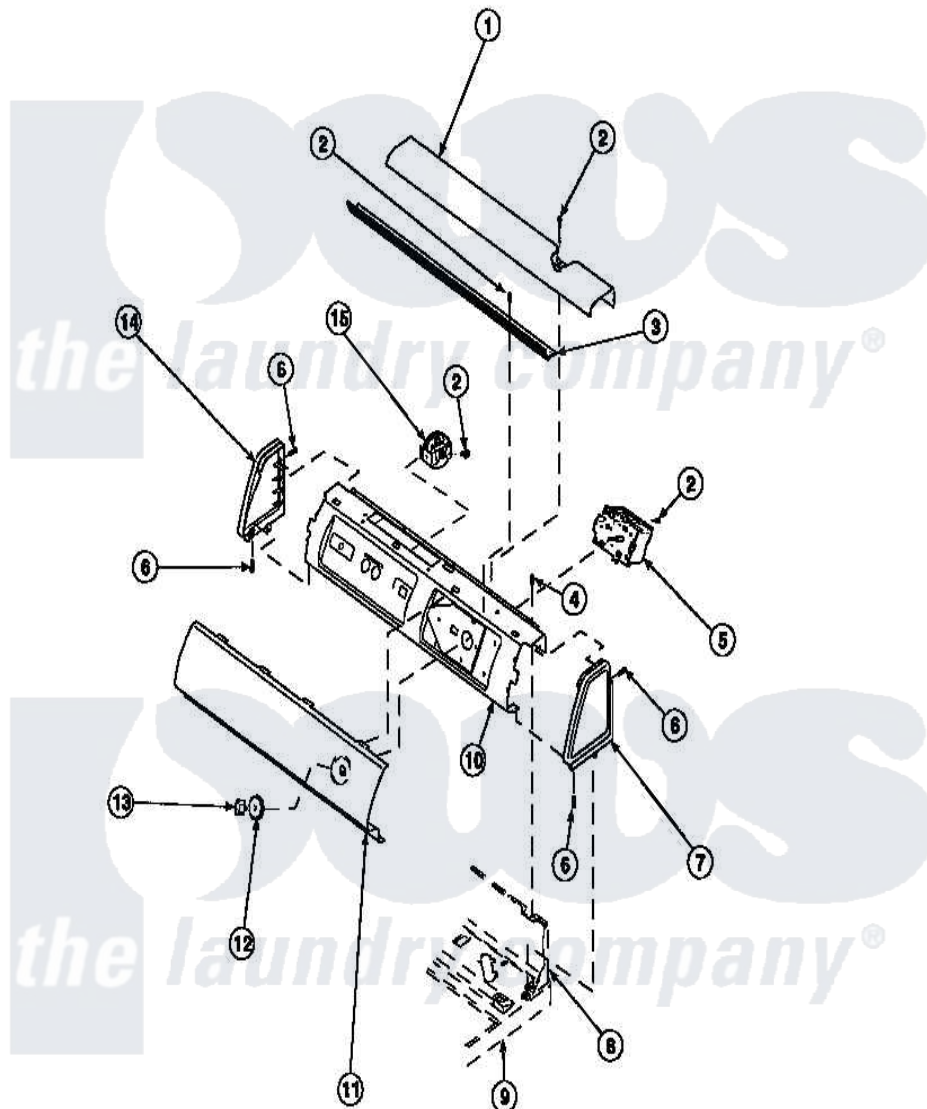

**Amana LW6001W2 (BOM: PLW6001W2 B) 13 - GRAPHIC PANEL, CTRL  
MTG PLATE AND CTRLS**

Amana Residential Amana LW6001W2 (BOM: PLW6001W2 B) Washer Parts Parts Diagram 13 - GRAPHIC PANEL, CTRL MTG PLATE AND CTRLS  
Click on the part number to view part

Item	Original Part Number	Replaced By	Status	Part Description
2	23962	<a href="#">W10116760</a>		Screw
3	Y34826		Not Available	DIFFUSER,LAMP-CLEAR
4	34904	<a href="#">489355</a>		Screw, 8 X 1/2
6	501086	<a href="#">90767</a>		Screw, 8A X 3/8 HeX Washer Head Tapping
7	34817		Not Available	END CAP(RIGHT)
8	34903		Not Available	PANEL, BACK HOOD (USE 37782)
9	34902P		Not Available	TOP
10	34821		Not Available	CONTROL MOUNTING PLATE
12	33817		Not Available	ASSY,TIMER SKIRT-BLACK
13	<a href="#">33897</a>			Knob, Timer-Washer-Blac
14	34818		Not Available	END CAP(LEFT)