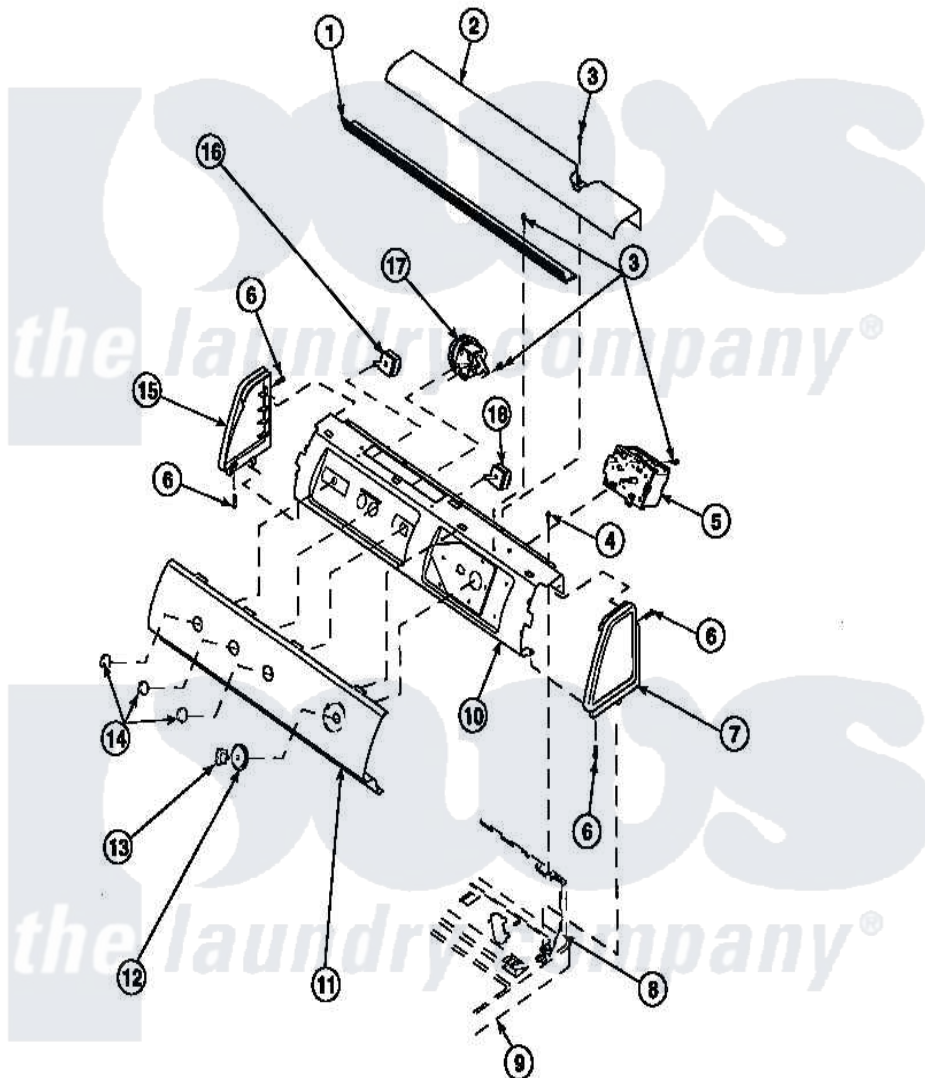

**Amana LW6001W2 (BOM: PLW6001W2 B) 15 - GRAPHIC PANEL, CTRL  
MTG PLATE AND CTRLS**

Amana Residential Amana LW6001W2 (BOM: PLW6001W2 B) Washer Parts Parts Diagram 15 - GRAPHIC PANEL, CTRL MTG PLATE AND CTRLS  
Click on the part number to view part

Item	Original Part Number	Replaced By	Status	Part Description
1	Y34826		Not Available	DIFFUSER,LAMP-CLEAR
3	23962	<a href="#">W10116760</a>		Screw
4	34904	<a href="#">489355</a>		Screw, 8 X 1/2
6	501086	<a href="#">90767</a>		Screw, 8A X 3/8 HeX Washer Head Tapping
8	34903		Not Available	PANEL, BACK HOOD (USE 37782)
9	34902P		Not Available	TOP
10	34821		Not Available	CONTROL MOUNTING PLATE
17	36045	<a href="#">40055101</a>		Switch, Pressure