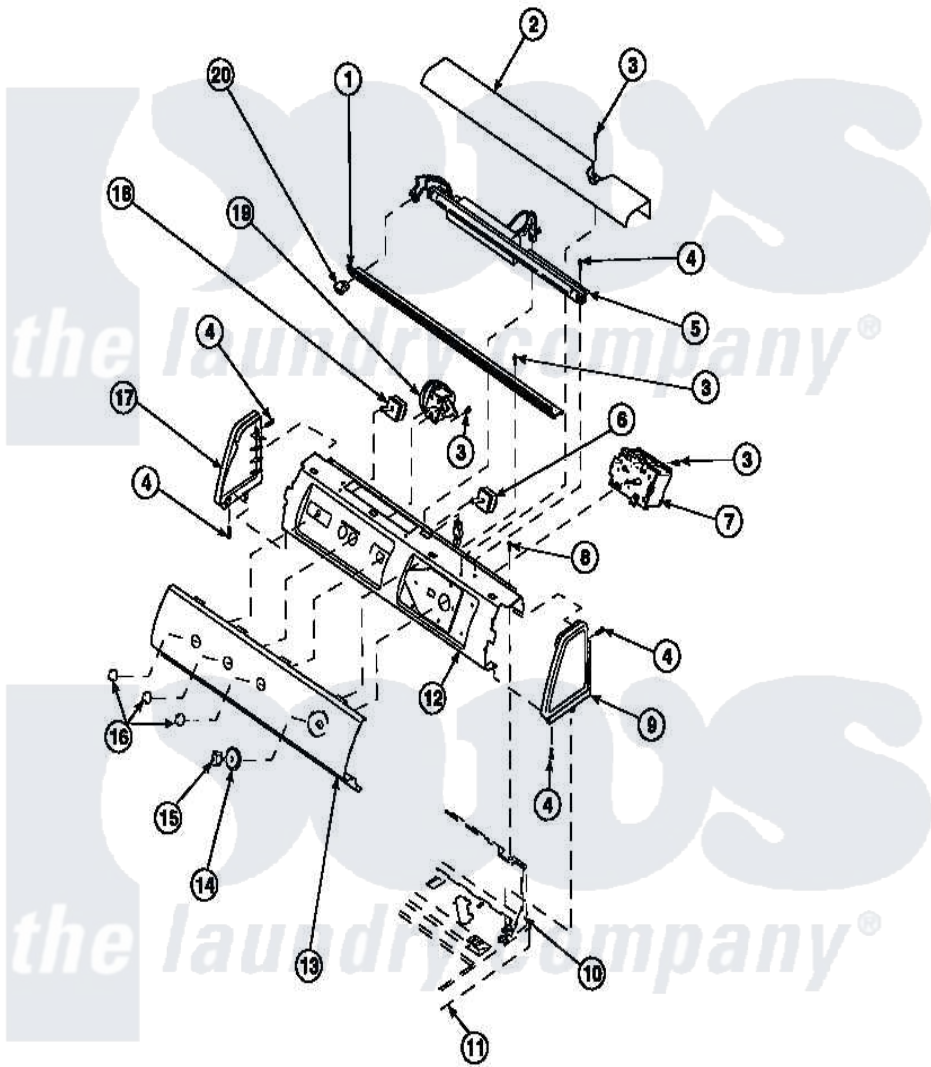

**Amana LW6001W2 (BOM: PLW6001W2 B) 16 - GRAPHIC PANEL, CTRL
MTG PLATE AND CTRLS**

Amana [Residential Amana LW6001W2 \(BOM: PLW6001W2 B\) Washer Parts](#) Parts Diagram 16 - GRAPHIC PANEL, CTRL MTG PLATE AND CTRLS
Click on the part number to view part

Item	Original Part Number	Replaced By	Status	Part Description
2	34824		Not Available	TOP COVER
3	23962	W10116760		Screw
4	501086	90767		Screw, 8A X 3/8 HeX Washer Head Tapping
8	34904	489355		Screw, 8 X 1/2
9	34817		Not Available	END CAP(RIGHT)
10	34903		Not Available	PANEL, BACK HOOD (USE 37782)
11	34902P		Not Available	TOP
12	34821		Not Available	CONTROL MOUNTING PLATE
14	36700		Not Available	TIMER KNOB SKIRT
15	35333		Not Available	TIMER KNOB
16	36701		Not Available	KNOB, TEMP
17	34818		Not Available	END CAP(LEFT)
19	36045	40055101		Switch, Pressure